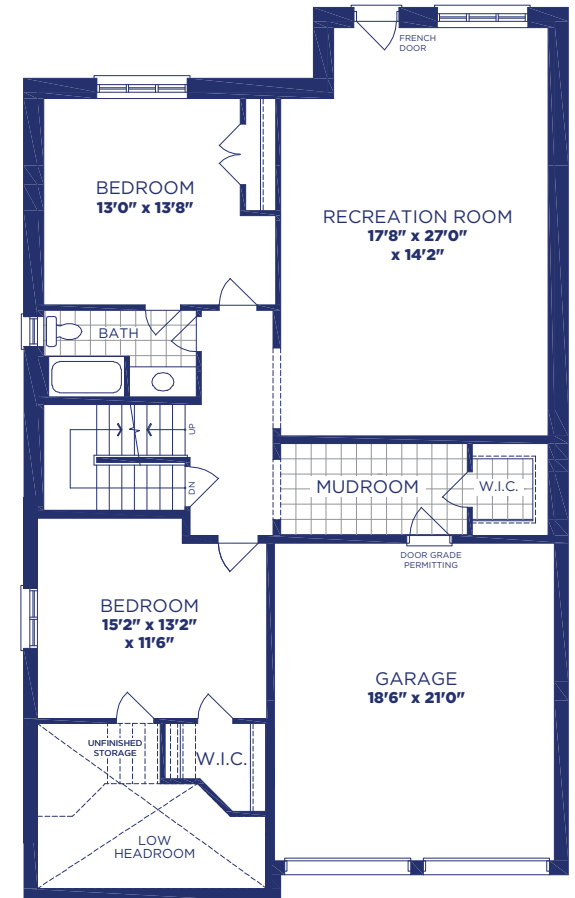

Comfort Model 4402 Elevation A 4935 SQ. FT. | Alternate Ground Floor 5187 SQ. FT.

LOWER FLOOR PLAN, EL. 'A'

GROUND FLOOR PLAN, EL. 'A'

OPT. GROUND FLOOR PLAN, EL. 'A'

Comfort Model 4402 Elevation A 4935 SQ. FT. | Alternate Ground Floor 5187 SQ. FT.

MAIN FLOOR PLAN, EL. 'A'

UPPER FLOOR PLAN, EL. 'A'