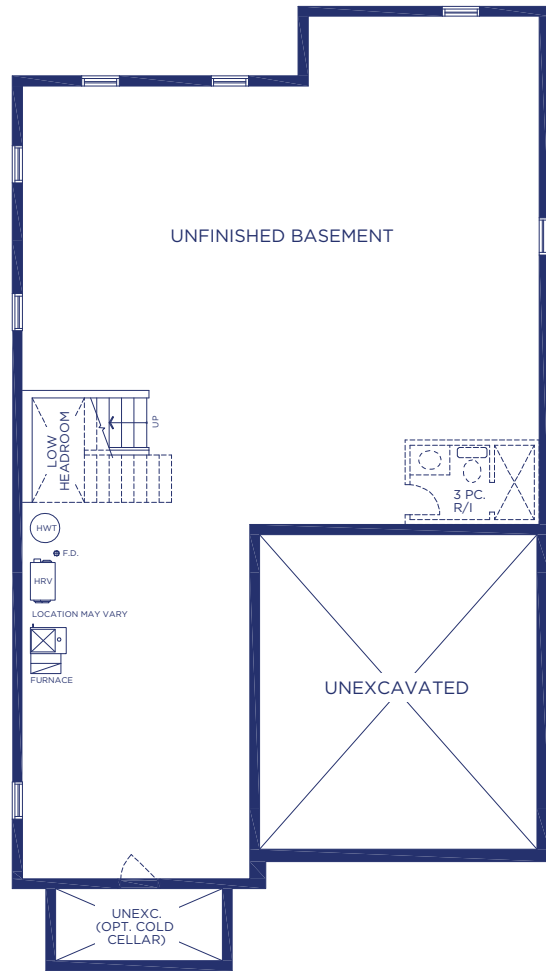

Comfort Model 4402 Elevation A 4935 SQ. FT. | Alternate Ground Floor 5187 SQ. FT.

LOWER FLOOR PLAN, EL. 'A'

GROUND FLOOR PLAN, EL. 'A'

OPT. GROUND FLOOR PLAN, EL. 'A'

Comfort Model 4402 Elevation A 4935 SQ. FT. | Alternate Ground Floor 5187 SQ. FT.

MAIN FLOOR PLAN, EL. 'A'

UPPER FLOOR PLAN, EL. 'A'