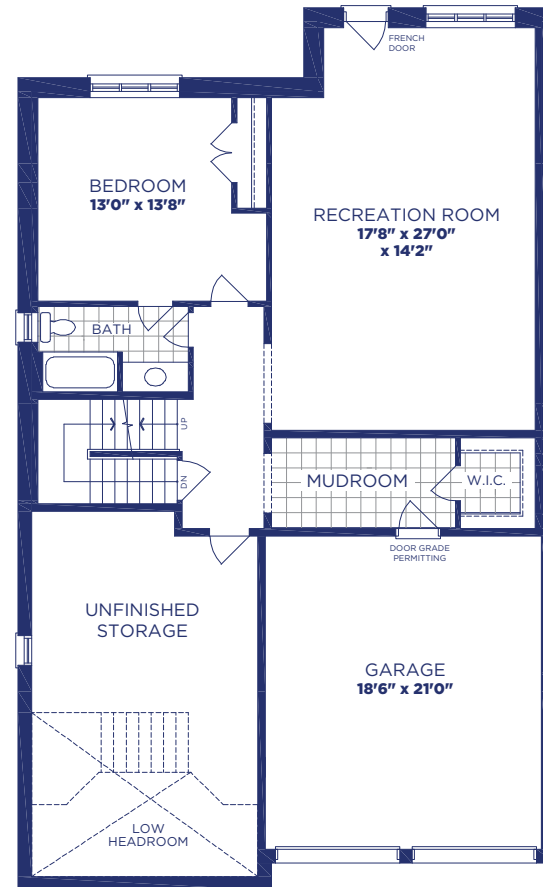

Comfort Model 4402 Elevation A 4935 SQ. FT. | Alternate Ground Floor 5187 SQ. FT.

LOWER FLOOR PLAN, EL. 'A'

GROUND FLOOR PLAN, EL. 'A'

OPT. GROUND FLOOR PLAN, EL. 'A'

Comfort Model 4402 Elevation A 4935 SQ. FT. | Alternate Ground Floor 5187 SQ. FT.

MAIN FLOOR PLAN, EL. 'A'

UPPER FLOOR PLAN, EL. 'A'