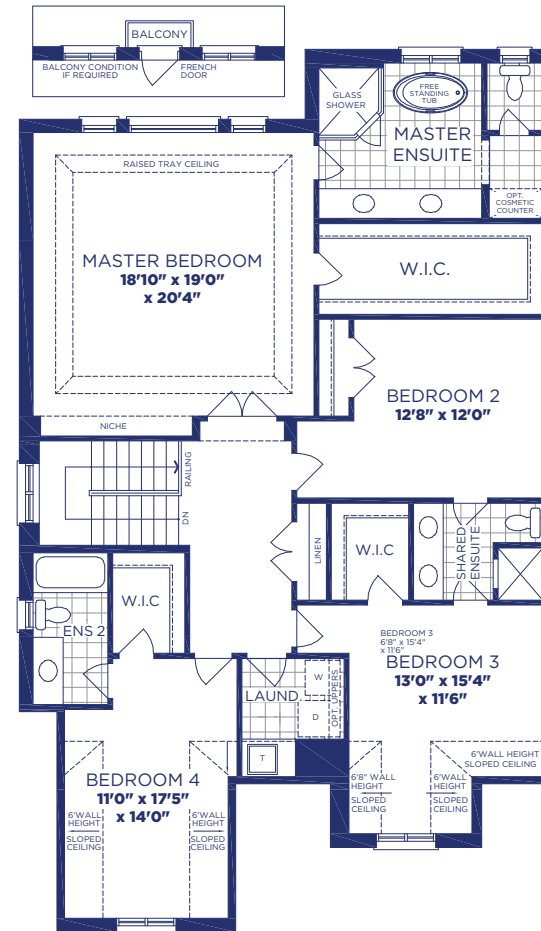

Comfort Model 4402 Elevation A 4935 SQ. FT. | Alternate Ground Floor 5187 SQ. FT.

LOWER FLOOR PLAN, EL. 'A'

GROUND FLOOR PLAN, EL. 'A'

OPT. GROUND FLOOR PLAN, EL. 'A'

Comfort Model 4402 Elevation A 4935 SQ. FT. | Alternate Ground Floor 5187 SQ. FT.

MAIN FLOOR PLAN, EL. 'A'

UPPER FLOOR PLAN, EL. 'A'