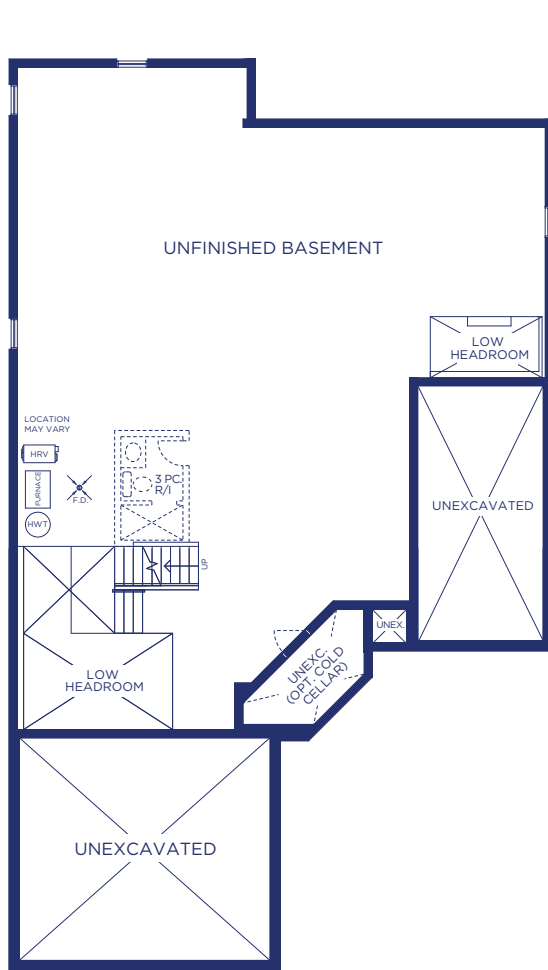

50' Flexhouz™ Model 5004 Elevation B

4199 SQ. FT. | STANDARD MAIN FLOOR 4 Bedroom | ALTERNATE MAIN FLOOR 5 Bedroom | 4.5 Bath

FEAT. FLEXHOUZ™

LOWER FLOOR PLAN, EL. 'B'

MAIN FLOOR PLAN, EL. 'B'

UPPER FLOOR PLAN, EL. 'B'

ALTERNATE MAIN FLOOR PLAN, EL. 'B'