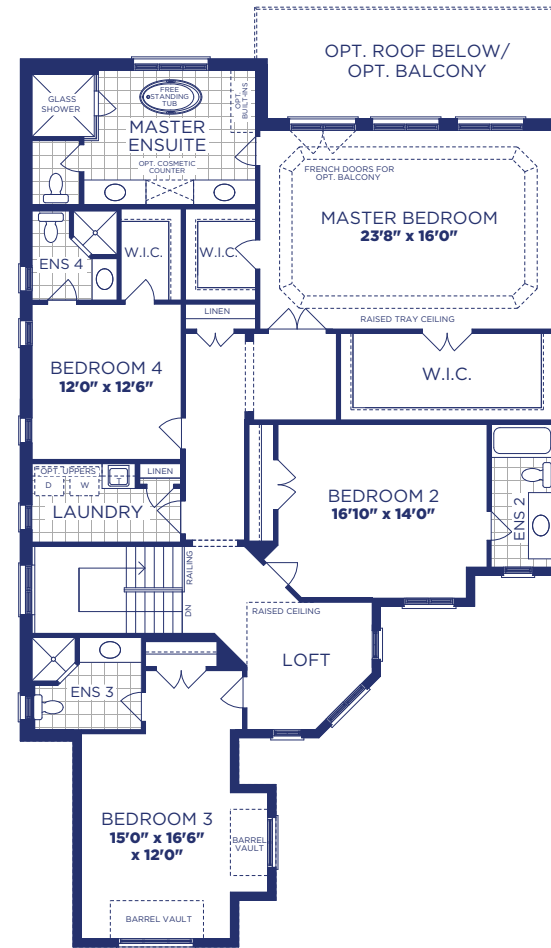

50' Flexhouz™ Model 5004 Elevation B

4199 SQ. FT. | STANDARD MAIN FLOOR 4 Bedroom | ALTERNATE MAIN FLOOR 5 Bedroom | 4.5 Bath

FEAT. FLEXHOUZ™

LOWER FLOOR PLAN, EL. 'B'

MAIN FLOOR PLAN, EL. 'B'

UPPER FLOOR PLAN, EL. 'B'

ALTERNATE MAIN FLOOR PLAN, EL. 'B'