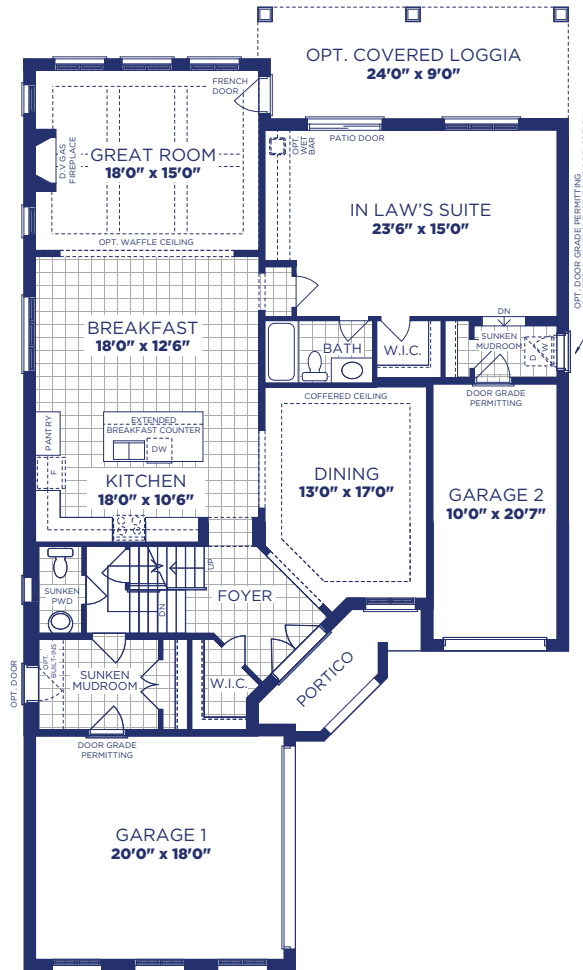

50' Flexhouz™ Model 5004 Elevation B

4199 SQ. FT. | STANDARD MAIN FLOOR 4 Bedroom | ALTERNATE MAIN FLOOR 5 Bedroom | 4.5 Bath

FEAT. FLEXHOUZ™

LOWER FLOOR PLAN, EL. 'B'

MAIN FLOOR PLAN, EL. 'B'

UPPER FLOOR PLAN, EL. 'B'

ALTERNATE MAIN FLOOR PLAN, EL. 'B'