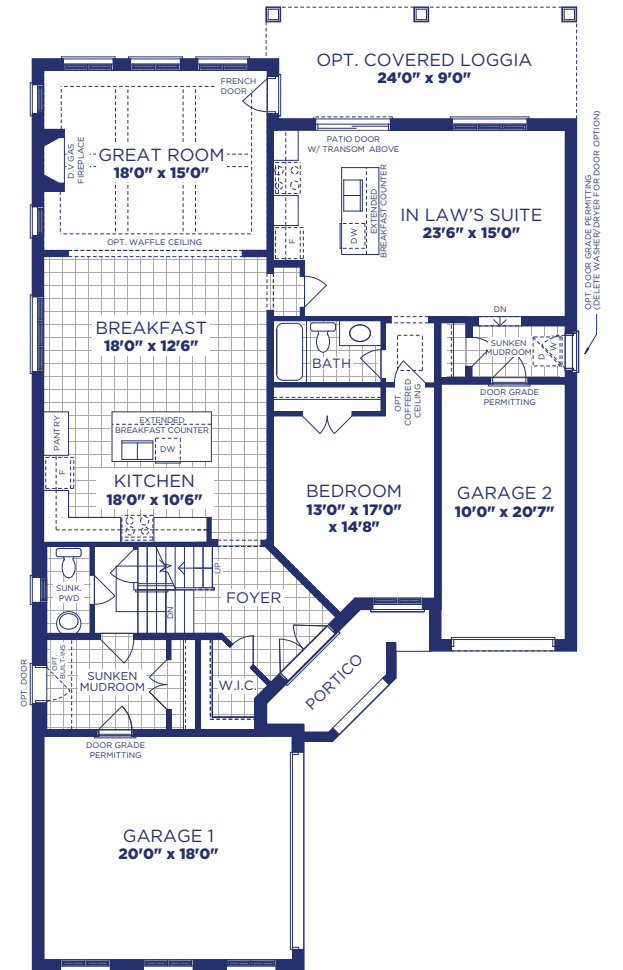

50' Flexhouz™ Model 5004 Elevation B

4199 SQ. FT. | STANDARD MAIN FLOOR 4 Bedroom | ALTERNATE MAIN FLOOR 5 Bedroom | 4.5 Bath

FEAT. FLEXHOUZ™

LOWER FLOOR PLAN, EL. 'B'

MAIN FLOOR PLAN, EL. 'B'

UPPER FLOOR PLAN, EL. 'B'

ALTERNATE MAIN FLOOR PLAN, EL. 'B'