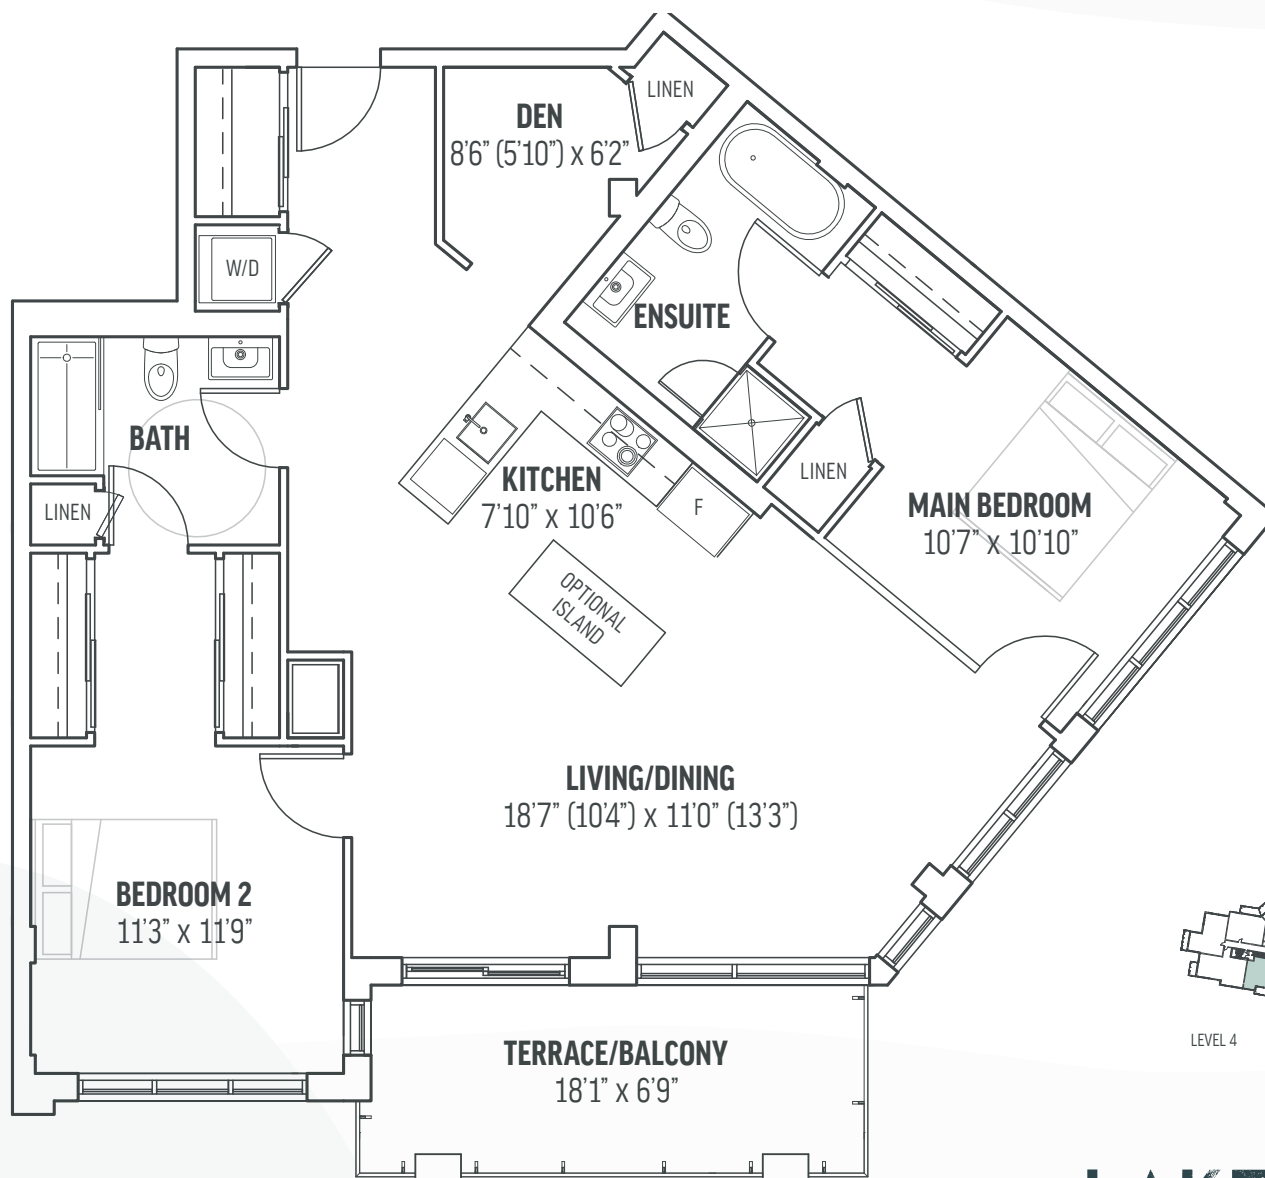

# E2 HILLTOP

2 BED + DEN | 2 BATH  
BARRIER FREE UNIT: 404

1,207 SQ. FT.  
OUTDOOR AREA 127 SQ. FT.

LEVEL 4

## LAKESIDE<sup>®</sup> MUSKOKA