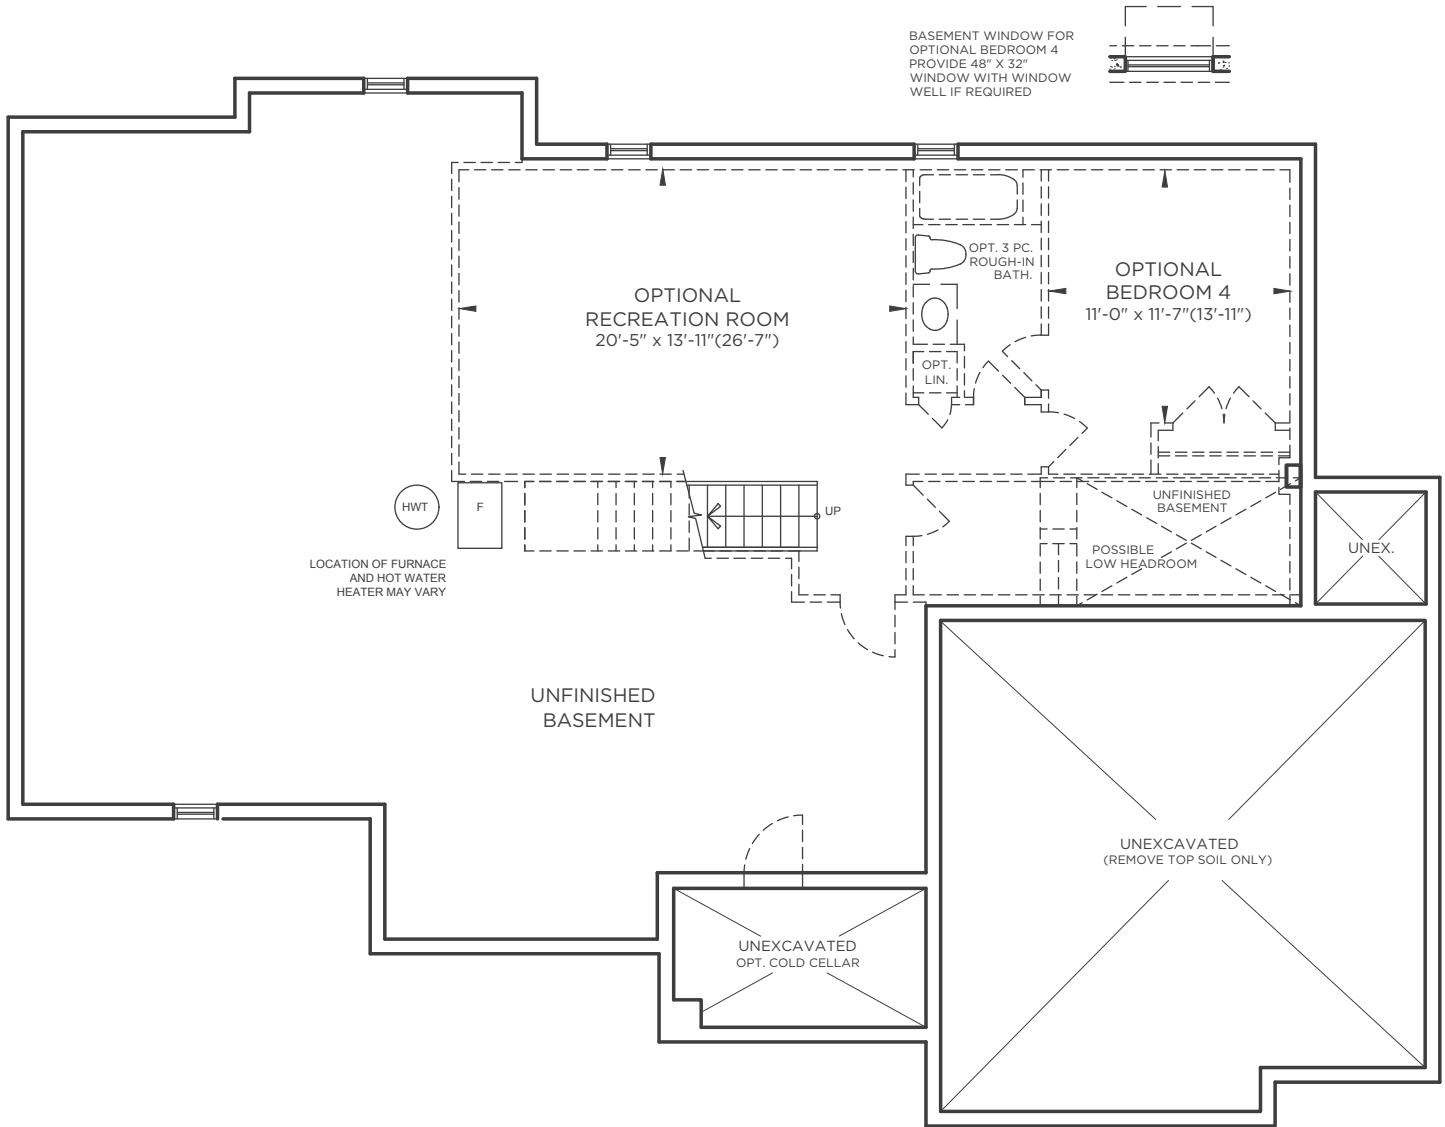

Bungalow B2

1863 sf.

Elevation B & C

Elevation B

Elevation C

myedenpark.ca

All prices, figures, sizes, specifications and information are subject to change without notice. All areas and stated dimensions are approximate. Mechanical location, actual usable floor space, living area and square footage may vary from stated floor area. Illustrations are artist's concept. E. & O. E.

14 FOURTEEN
ESTATES

Bungalow B2

1863 sf.

Basement Elev. B

myedenpark.ca

All prices, figures, sizes, specifications and information are subject to change without notice. All areas and stated dimensions are approximate. Mechanical location, actual usable floor space, living area and square footage may vary from stated floor area. Illustrations are artist's concept. E. & O. E.

FOURTEEN
ESTATES

Bungalow B2

1863 sf.

Ground Floor Elev. B

myedenpark.ca

All prices, figures, sizes, specifications and information are subject to change without notice. All areas and stated dimensions are approximate. Mechanical location, actual usable floor space, living area and square footage may vary from stated floor area. Illustrations are artist's concept. E. & O. E.

FOURTEEN
ESTATES

Bungalow B2

1863 sf.

Basement Elev. C

Bungalow B2

1863 sf.

Ground Floor Elev. C

myedenpark.ca