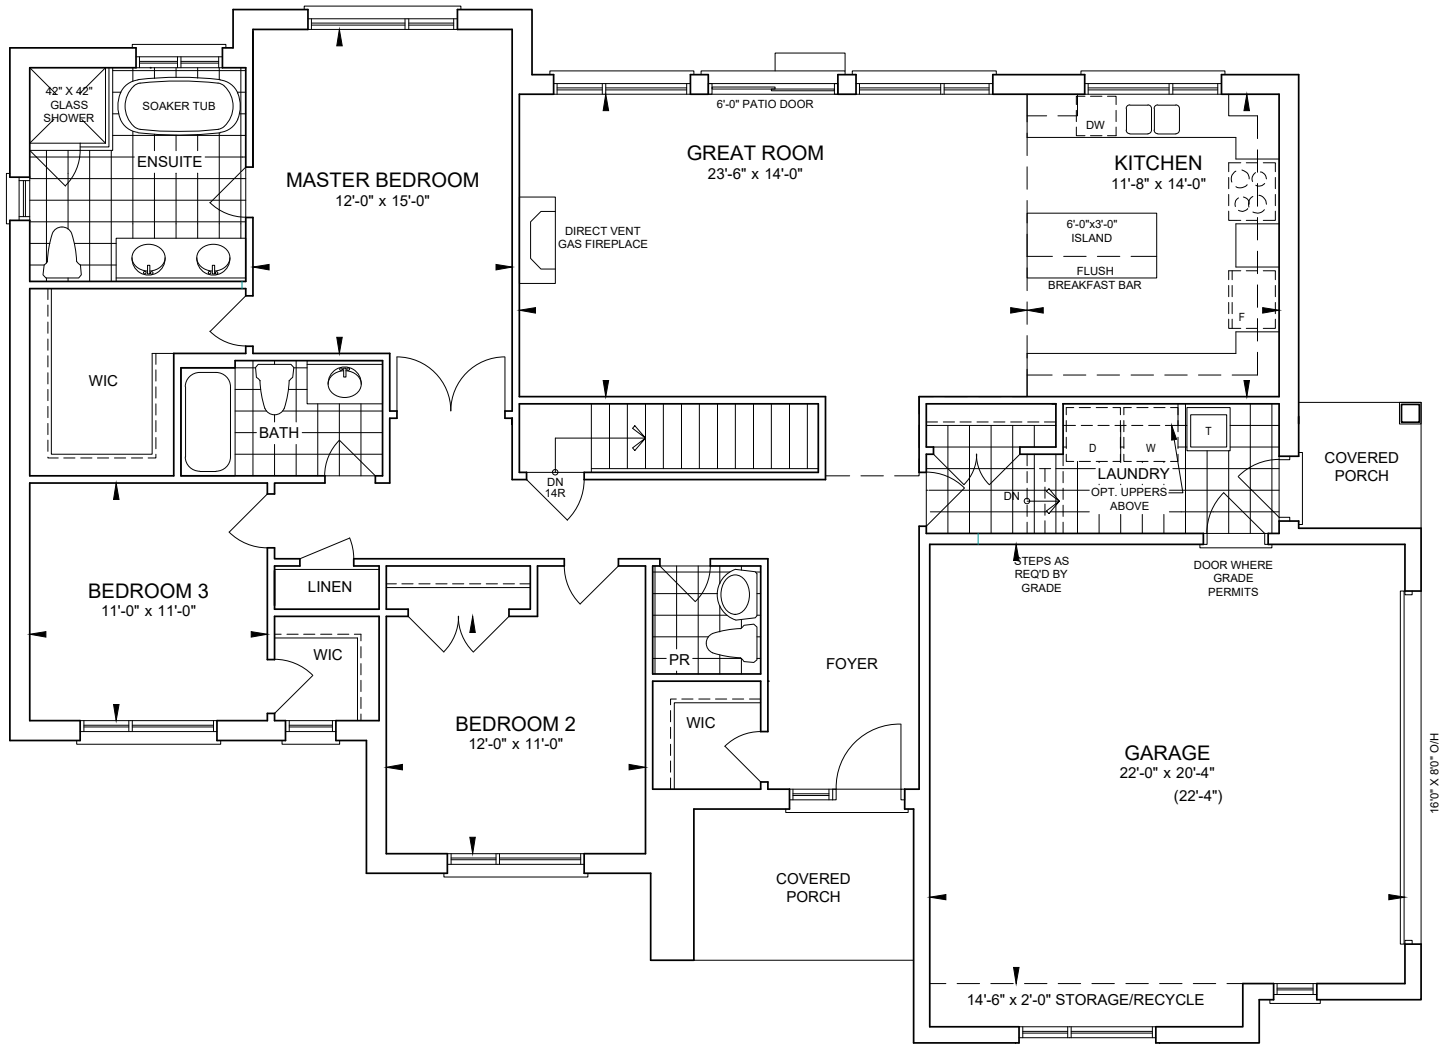

14 FOURTEEN
ESTATES

Bungalow B2

1863 sf.

Basement Elev. B

myedenpark.ca

All prices, figures, sizes, specifications and information are subject to change without notice. All areas and stated dimensions are approximate. Mechanical location, actual usable floor space, living area and square footage may vary from stated floor area. Illustrations are artist's concept. E. & O. E.

FOURTEEN
ESTATES

Bungalow B2

1863 sf.

Ground Floor Elev. B

myedenpark.ca

All prices, figures, sizes, specifications and information are subject to change without notice. All areas and stated dimensions are approximate. Mechanical location, actual usable floor space, living area and square footage may vary from stated floor area. Illustrations are artist's concept. E. & O. E.

FOURTEEN
ESTATES

Bungalow B2

1863 sf.

Basement Elev. C

Bungalow B2

1863 sf.

Ground Floor Elev. C

myedenpark.ca

All prices, figures, sizes, specifications and information are subject to change without notice. All areas and stated dimensions are approximate. Mechanical location, actual usable floor space, living area and square footage may vary from stated floor area. Illustrations are artist's concept. E. & O. E.