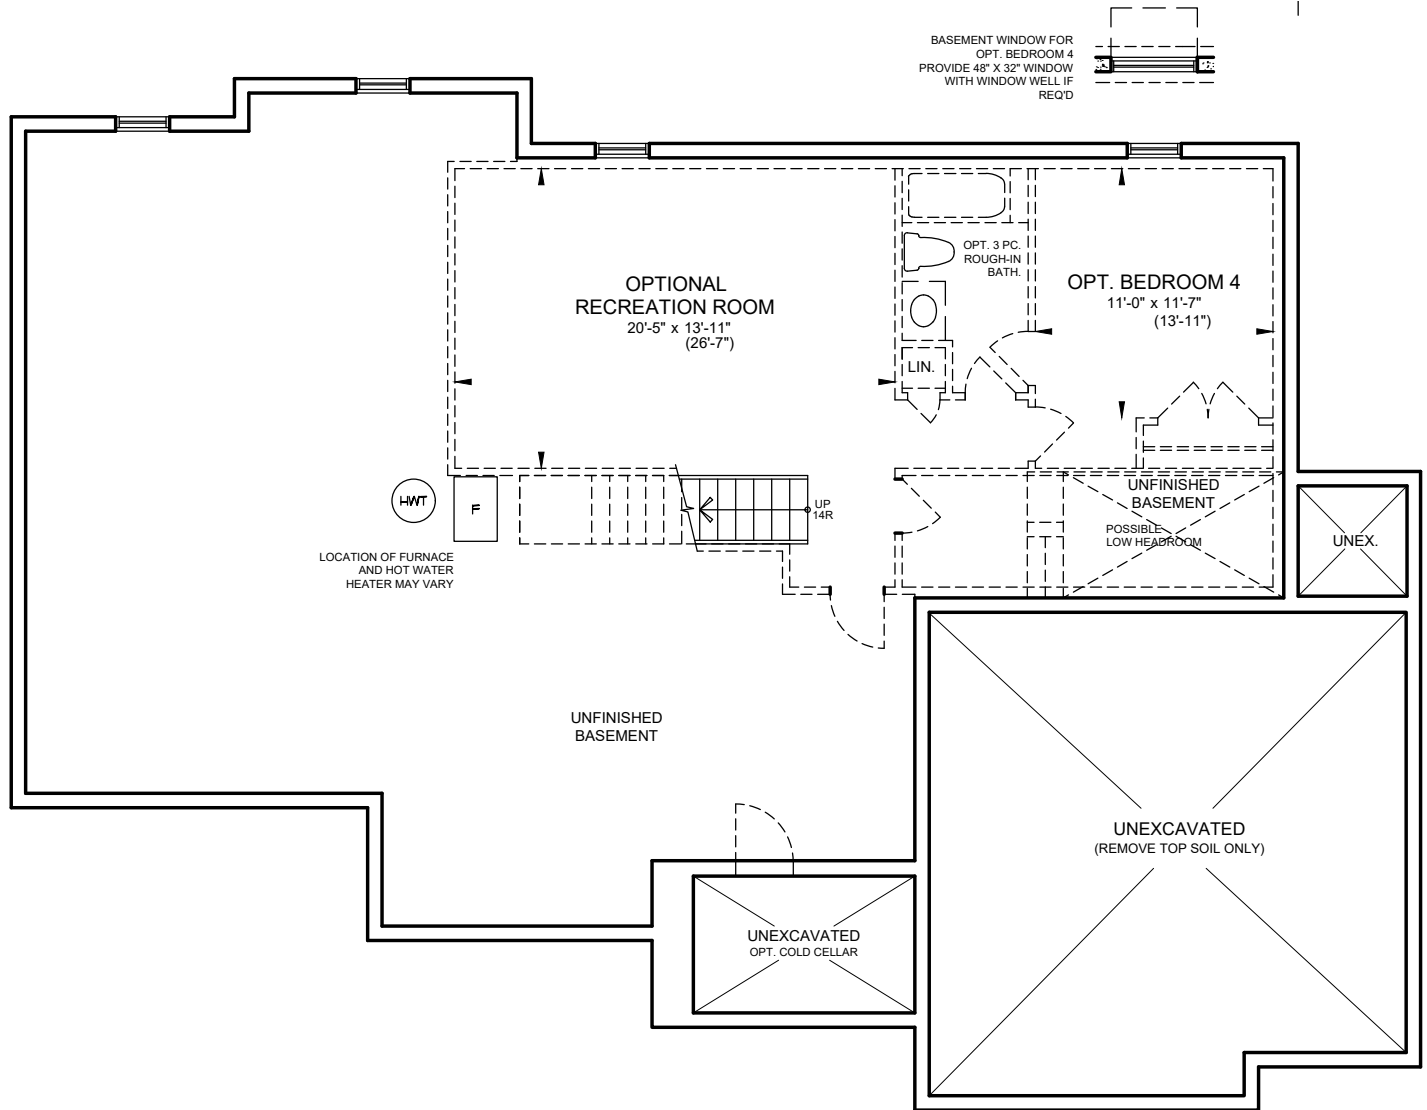

Bungalow B2

1863 sf.

Elevation B & C

Elevation B

Elevation C

myedenpark.ca

All prices, figures, sizes, specifications and information are subject to change without notice. All areas and stated dimensions are approximate. Mechanical location, actual usable floor space, living area and square footage may vary from stated floor area. Illustrations are artist's concept. E. & O. E.

14 FOURTEEN
ESTATES

Bungalow B2

1863 sf.

Basement Elev. B

myedenpark.ca

All prices, figures, sizes, specifications and information are subject to change without notice. All areas and stated dimensions are approximate. Mechanical location, actual usable floor space, living area and square footage may vary from stated floor area. Illustrations are artist's concept. E. & O. E.

FOURTEEN
ESTATES

Bungalow B2

1863 sf.

Ground Floor Elev. B

myedenpark.ca

All prices, figures, sizes, specifications and information are subject to change without notice. All areas and stated dimensions are approximate. Mechanical location, actual usable floor space, living area and square footage may vary from stated floor area. Illustrations are artist's concept. E. & O. E.

FOURTEEN
ESTATES

Bungalow B2

1863 sf.

Basement Elev. C

Bungalow B2

1863 sf.

Ground Floor Elev. C

myedenpark.ca