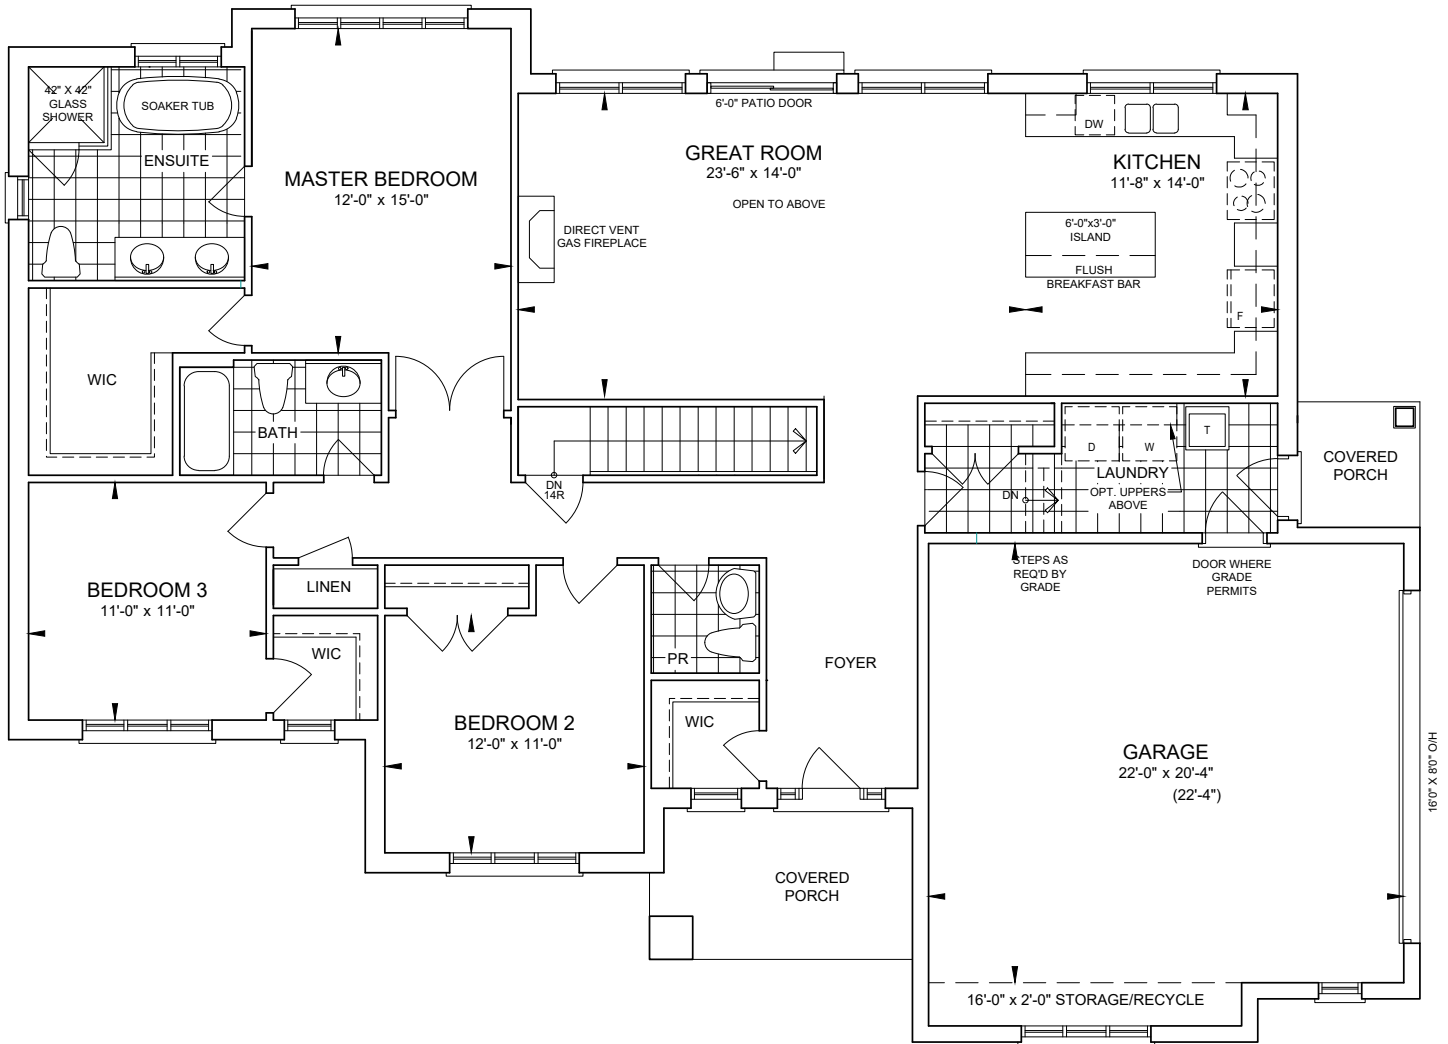

Bungalow B2

1863 sf.

Elevation B & C

Elevation B

Elevation C

myedenpark.ca

All prices, figures, sizes, specifications and information are subject to change without notice. All areas and stated dimensions are approximate. Mechanical location, actual usable floor space, living area and square footage may vary from stated floor area. Illustrations are artist's concept. E. & O. E.

14 FOURTEEN
ESTATES

Bungalow B2

1863 sf.

Basement Elev. B

myedenpark.ca

All prices, figures, sizes, specifications and information are subject to change without notice. All areas and stated dimensions are approximate. Mechanical location, actual usable floor space, living area and square footage may vary from stated floor area. Illustrations are artist's concept. E. & O. E.

FOURTEEN
ESTATES

Bungalow B2

1863 sf.

Ground Floor Elev. B

myedenpark.ca

All prices, figures, sizes, specifications and information are subject to change without notice. All areas and stated dimensions are approximate. Mechanical location, actual usable floor space, living area and square footage may vary from stated floor area. Illustrations are artist's concept. E. & O. E.

FOURTEEN
ESTATES

Bungalow B2

1863 sf.

Basement Elev. C

Bungalow B2

1863 sf.

Ground Floor Elev. C

myedenpark.ca