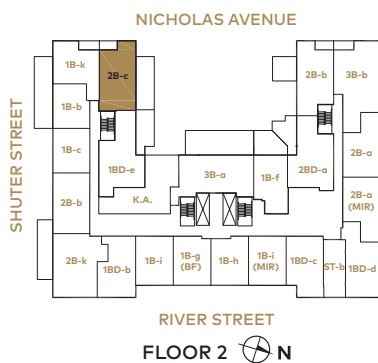

TERRACE ON FLOOR 2 ONLY  
Indoor Area: 703 sq. ft.  
Outdoor Area: 54 + 294 = 348 sq. ft.  
Total Area: 1,051 sq. ft.

PROUDLY MANAGED BY

**Daniels Gateway**  
RENTAL COMMUNITIES™

BUILT BY

**Daniels**  
love where you live™