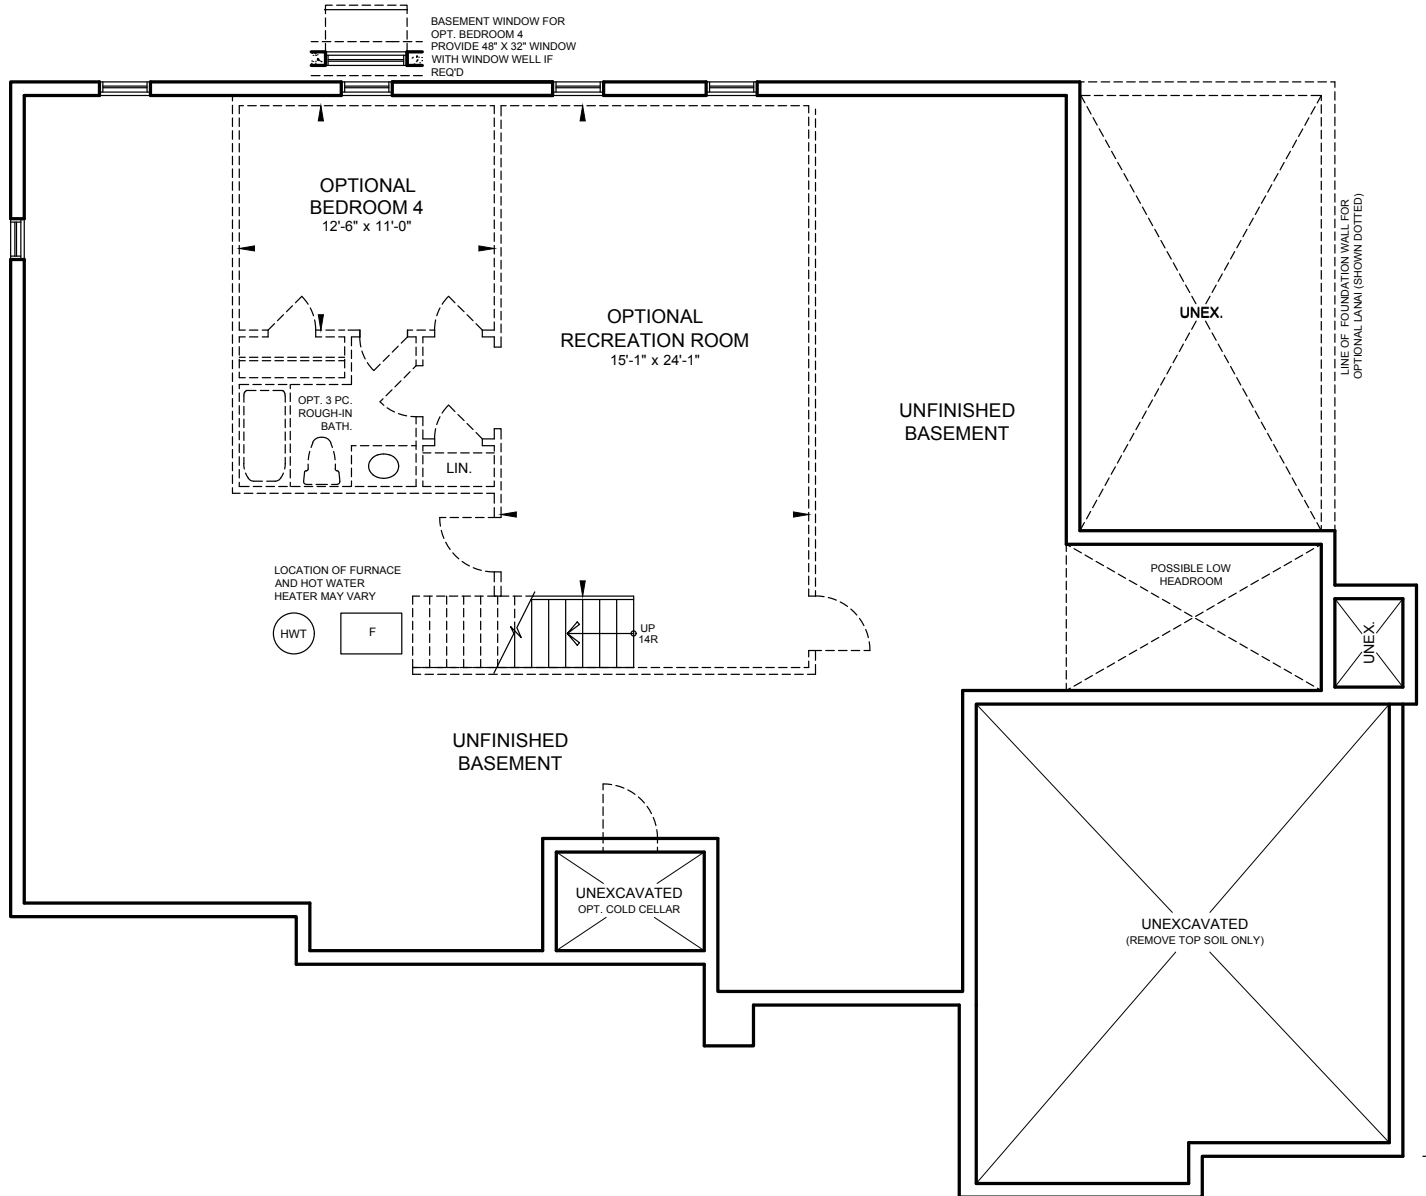

14 FOURTEEN
ESTATES

Bungalow B4

2272 sf.

Basement Elev. B

myedenpark.ca

All prices, figures, sizes, specifications and information are subject to change without notice. All areas and stated dimensions are approximate. Mechanical location, actual usable floor space, living area and square footage may vary from stated floor area. Illustrations are artist's concept. E. & O. E.

14 FOURTEEN ESTATES

Bungalow B4

2272 sf.

Ground Floor Elev. B

myedenpark.ca

All prices, figures, sizes, specifications and information are subject to change without notice. All areas and stated dimensions are approximate. Mechanical location, actual usable floor space, living area and square footage may vary from stated floor area. Illustrations are artist's concept. E. & O. E.

FOURTEEN
ESTATES

Bungalow B4

2272 sf.

Basement Elev. C

myedenpark.ca

All prices, figures, sizes, specifications and information are subject to change without notice. All areas and stated dimensions are approximate. Mechanical location, actual usable floor space, living area and square footage may vary from stated floor area. Illustrations are artist's concept. E. & O. E.

14 FOURTEEN
ESTATES

Bungalow B4

2272 sf.

Ground Floor Elev. C

myedenpark.ca

All prices, figures, sizes, specifications and information are subject to change without notice. All areas and stated dimensions are approximate. Mechanical location, actual usable floor space, living area and square footage may vary from stated floor area. Illustrations are artist's concept. E. & O. E.