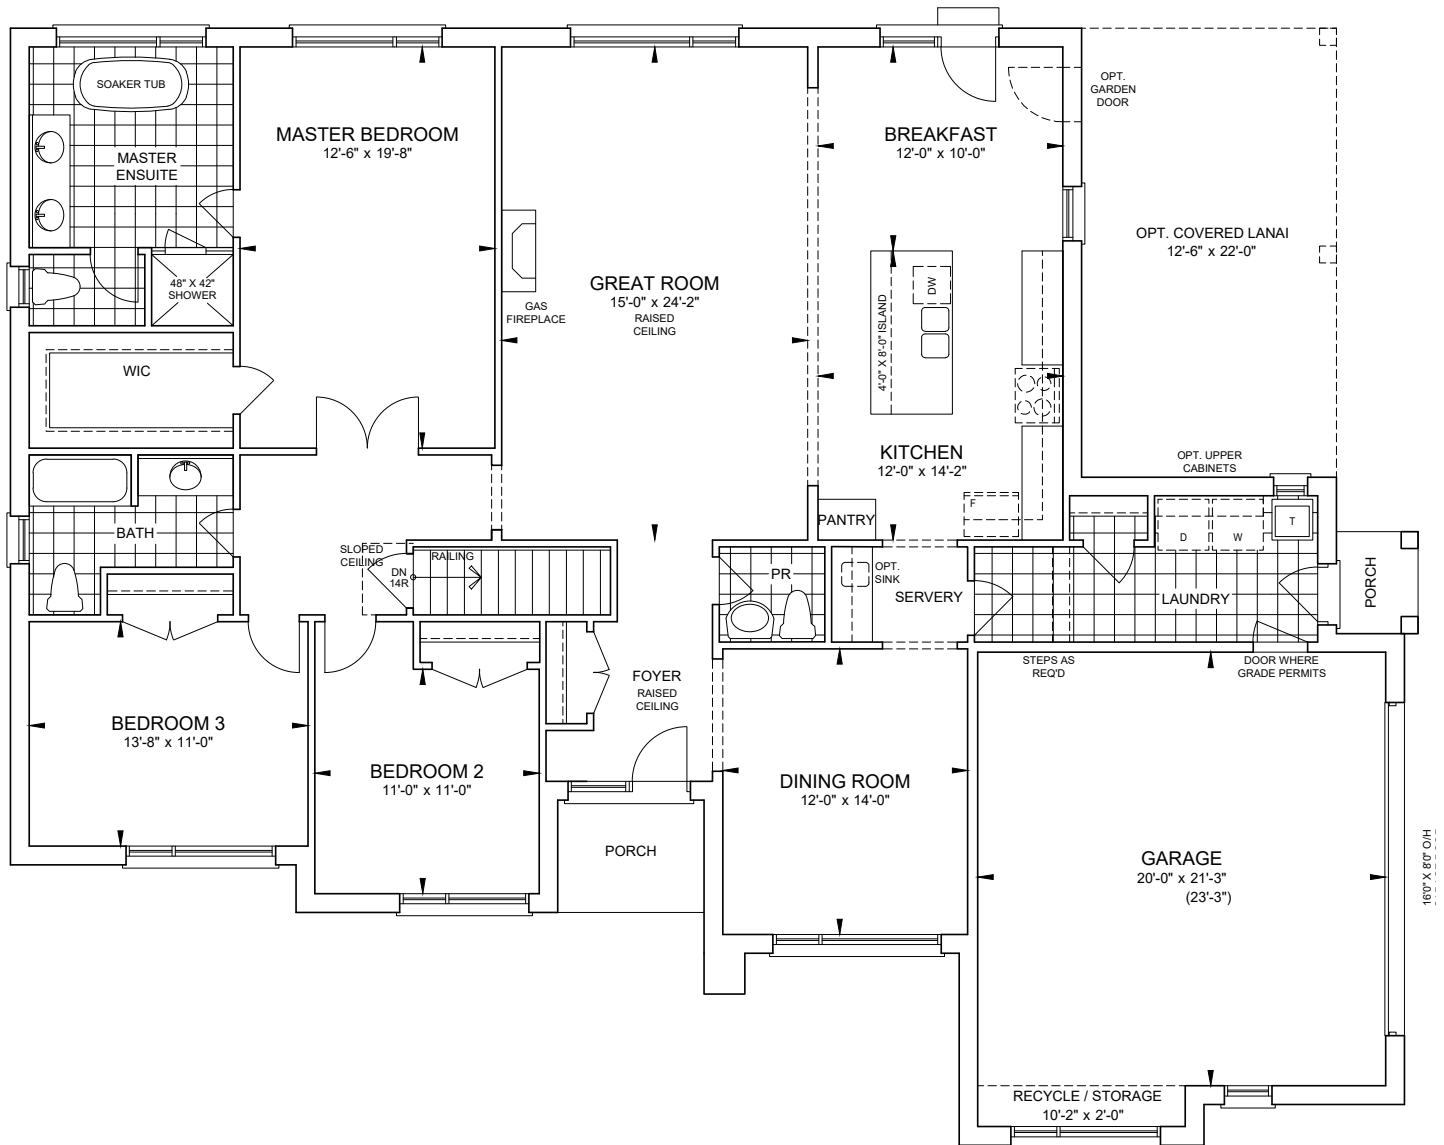

14 FOURTEEN
ESTATES

Bungalow B4

2272 sf.

Basement Elev. B

myedenpark.ca

All prices, figures, sizes, specifications and information are subject to change without notice. All areas and stated dimensions are approximate. Mechanical location, actual usable floor space, living area and square footage may vary from stated floor area. Illustrations are artist's concept. E. & O. E.

14 FOURTEEN ESTATES

Bungalow B4

2272 sf.

Ground Floor Elev. B

myedenpark.ca

All prices, figures, sizes, specifications and information are subject to change without notice. All areas and stated dimensions are approximate. Mechanical location, actual usable floor space, living area and square footage may vary from stated floor area. Illustrations are artist's concept. E. & O. E.

FOURTEEN
ESTATES

Bungalow B4

2272 sf.

Basement Elev. C

myedenpark.ca

All prices, figures, sizes, specifications and information are subject to change without notice. All areas and stated dimensions are approximate. Mechanical location, actual usable floor space, living area and square footage may vary from stated floor area. Illustrations are artist's concept. E. & O. E.

14 FOURTEEN
ESTATES

Bungalow B4

2272 sf.

Ground Floor Elev. C

myedenpark.ca

All prices, figures, sizes, specifications and information are subject to change without notice. All areas and stated dimensions are approximate. Mechanical location, actual usable floor space, living area and square footage may vary from stated floor area. Illustrations are artist's concept. E. & O. E.