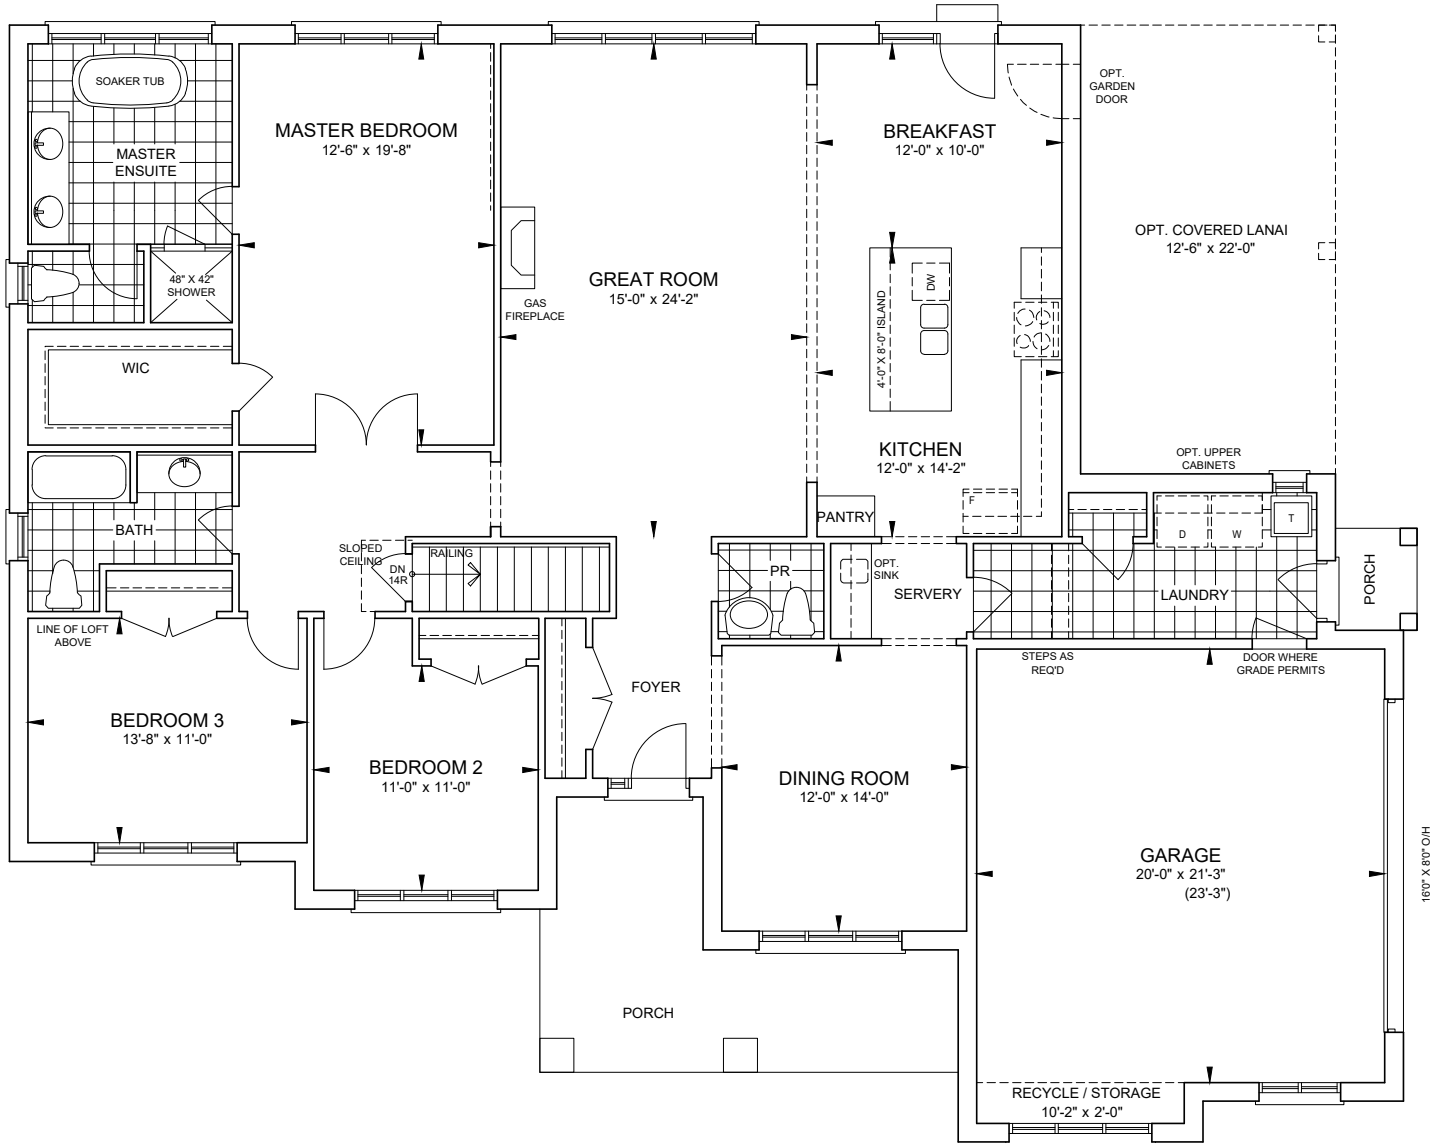

Bungalow B4

2272 sf.

Elevation B & C

Elevation B

Elevation C

myedenpark.ca

All prices, figures, sizes, specifications and information are subject to change without notice. All areas and stated dimensions are approximate. Mechanical location, actual usable floor space, living area and square footage may vary from stated floor area. Illustrations are artist's concept. E. & O. E.

14 FOURTEEN
ESTATES

Bungalow B4

2272 sf.

Basement Elev. B

myedenpark.ca

All prices, figures, sizes, specifications and information are subject to change without notice. All areas and stated dimensions are approximate. Mechanical location, actual usable floor space, living area and square footage may vary from stated floor area. Illustrations are artist's concept. E. & O. E.

14 FOURTEEN ESTATES

Bungalow B4

2272 sf.

Ground Floor Elev. B

myedenpark.ca

All prices, figures, sizes, specifications and information are subject to change without notice. All areas and stated dimensions are approximate. Mechanical location, actual usable floor space, living area and square footage may vary from stated floor area. Illustrations are artist's concept. E. & O. E.

FOURTEEN
ESTATES

Bungalow B4

2272 sf.

Basement Elev. C

myedenpark.ca

All prices, figures, sizes, specifications and information are subject to change without notice. All areas and stated dimensions are approximate. Mechanical location, actual usable floor space, living area and square footage may vary from stated floor area. Illustrations are artist's concept. E. & O. E.