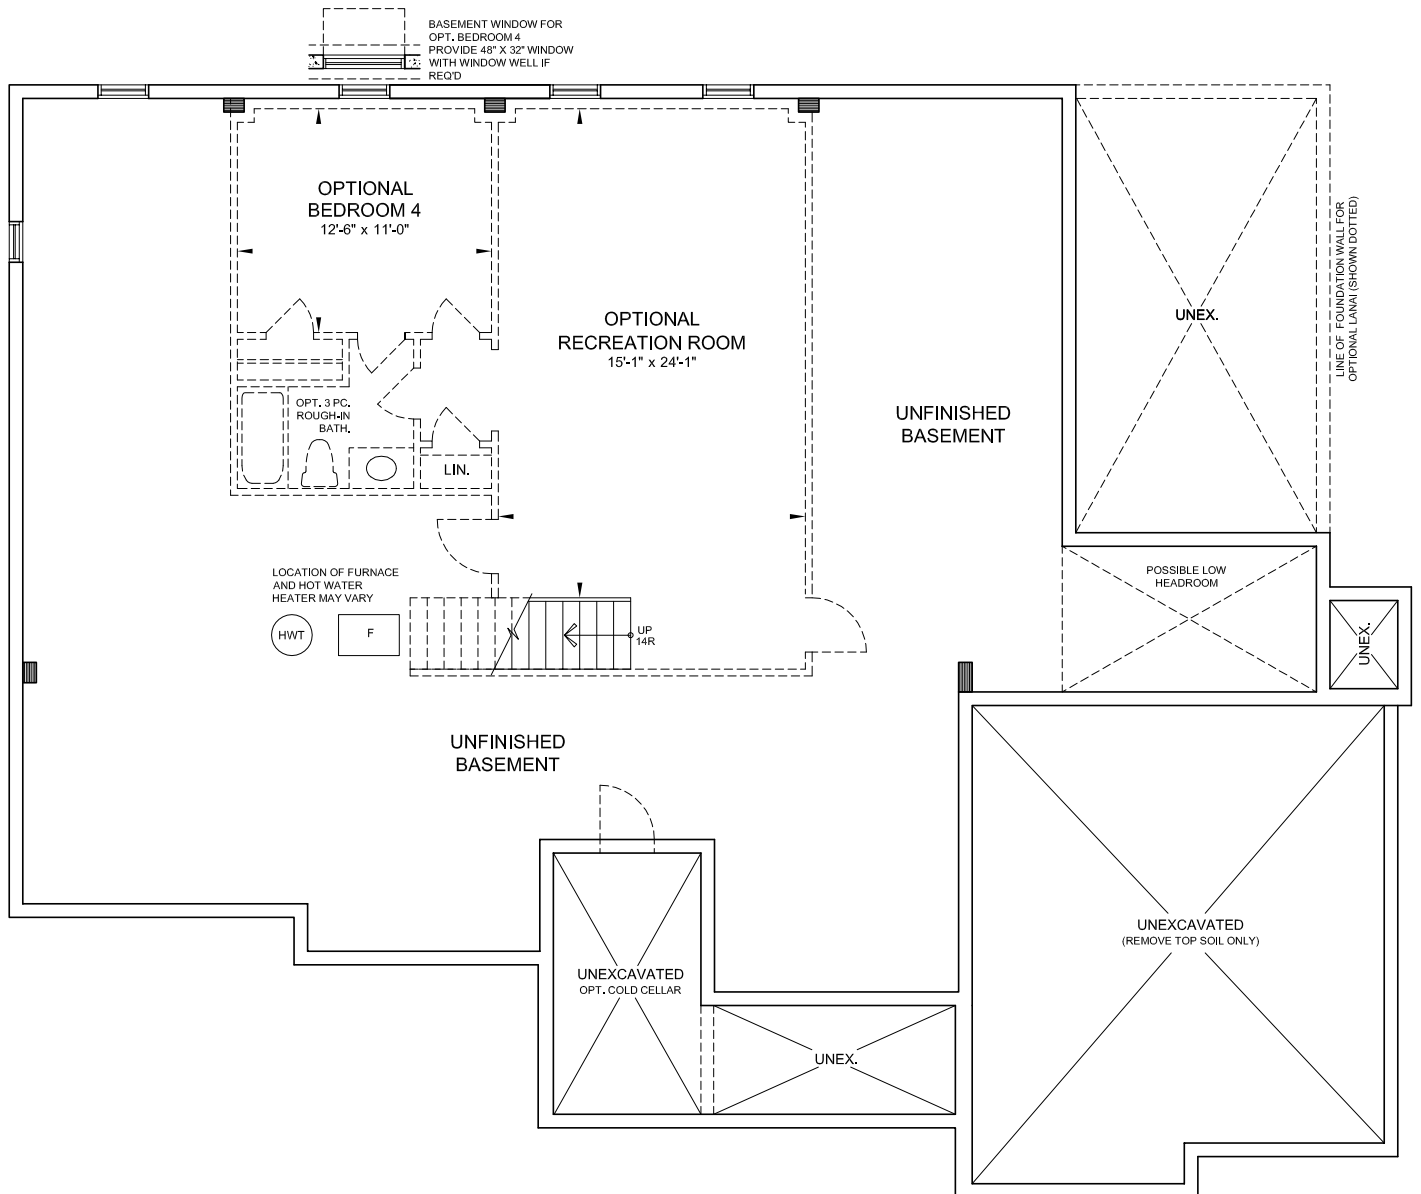

Bungalow B4

2272 sf.

Elevation B & C

Elevation B

Elevation C

myedenpark.ca

All prices, figures, sizes, specifications and information are subject to change without notice. All areas and stated dimensions are approximate. Mechanical location, actual usable floor space, living area and square footage may vary from stated floor area. Illustrations are artist's concept. E. & O. E.

14 FOURTEEN
ESTATES

Bungalow B4

2272 sf.

Basement Elev. B

myedenpark.ca

All prices, figures, sizes, specifications and information are subject to change without notice. All areas and stated dimensions are approximate. Mechanical location, actual usable floor space, living area and square footage may vary from stated floor area. Illustrations are artist's concept. E. & O. E.

14 FOURTEEN ESTATES

Bungalow B4

2272 sf.

Ground Floor Elev. B

myedenpark.ca

All prices, figures, sizes, specifications and information are subject to change without notice. All areas and stated dimensions are approximate. Mechanical location, actual usable floor space, living area and square footage may vary from stated floor area. Illustrations are artist's concept. E. & O. E.

FOURTEEN
ESTATES

Bungalow B4

2272 sf.

Basement Elev. C

myedenpark.ca

All prices, figures, sizes, specifications and information are subject to change without notice. All areas and stated dimensions are approximate. Mechanical location, actual usable floor space, living area and square footage may vary from stated floor area. Illustrations are artist's concept. E. & O. E.