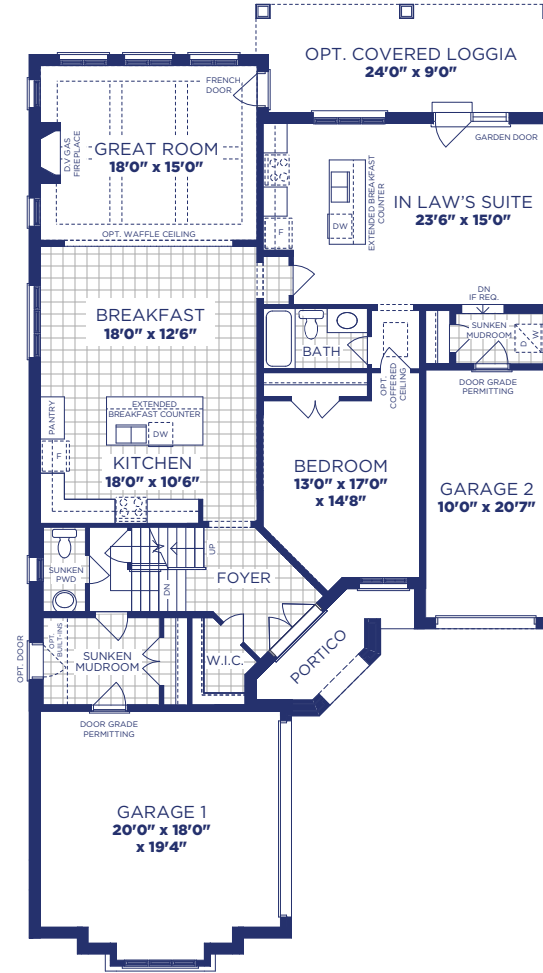

50' Flexhouz™ Model 5004 Elevation C 4292 SQ. FT.

LOWER FLOOR PLAN, EL. 'C'

STANDARD MAIN FLOOR PLAN, EL. 'C'

OPT. MAIN FLOOR PLAN, EL. 'C'

UPPER FLOOR PLAN, EL. 'C'