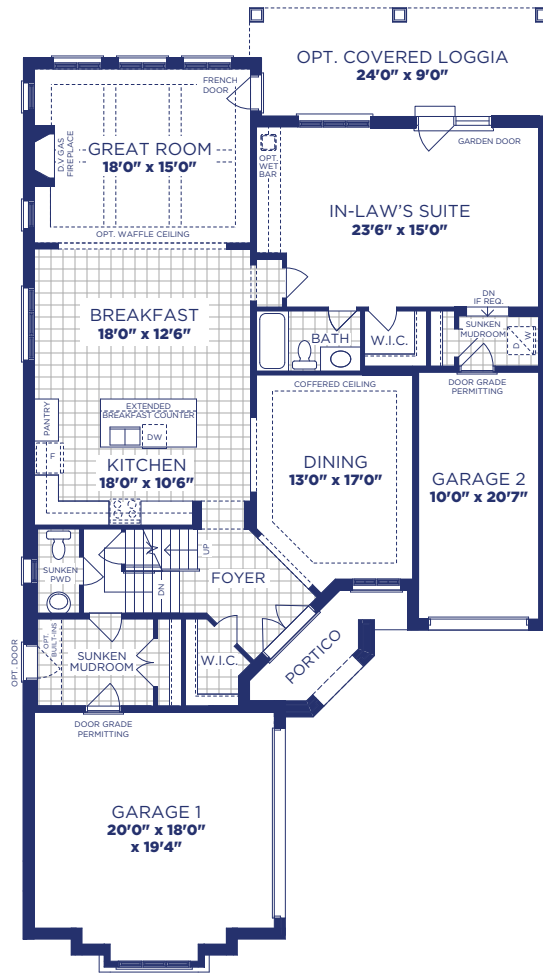

50' Flexhouz™ Model 5004 Elevation C 4292 SQ. FT.

LOWER FLOOR PLAN, EL. 'C'

STANDARD MAIN FLOOR PLAN, EL. 'C'

OPT. MAIN FLOOR PLAN, EL. 'C'

UPPER FLOOR PLAN, EL. 'C'