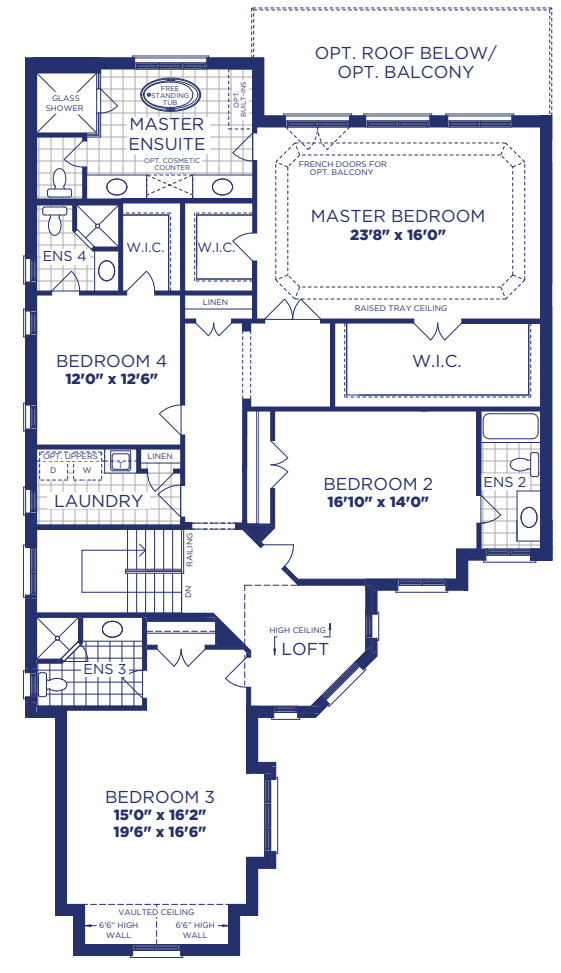

50' Flexhouz™ Model 5004 Elevation C 4292 SQ. FT.

LOWER FLOOR PLAN, EL. 'C'

STANDARD MAIN FLOOR PLAN, EL. 'C'

OPT. MAIN FLOOR PLAN, EL. 'C'

UPPER FLOOR PLAN, EL. 'C'