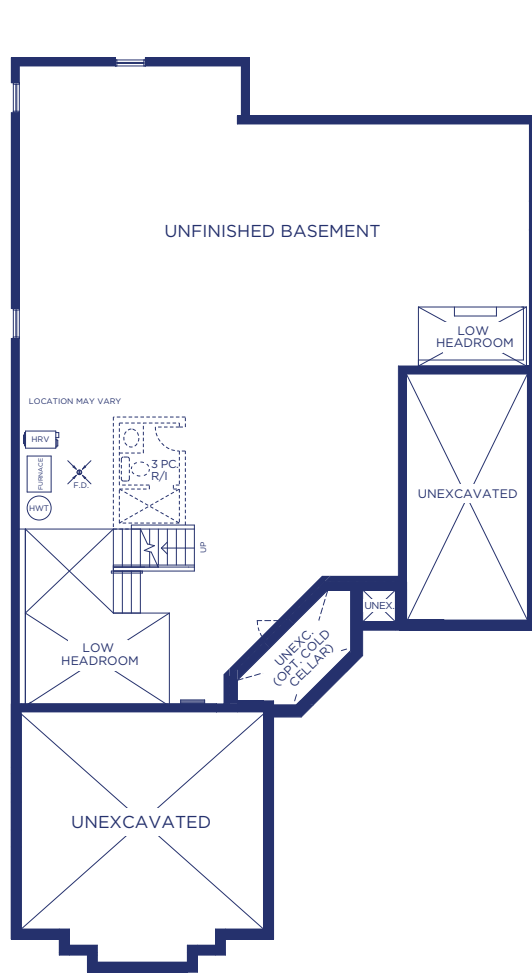

50' Flexhouz™ Model 5004 Elevation C 4292 SQ. FT.

LOWER FLOOR PLAN, EL. 'C'

STANDARD MAIN FLOOR PLAN, EL. 'C'

OPT. MAIN FLOOR PLAN, EL. 'C'

UPPER FLOOR PLAN, EL. 'C'