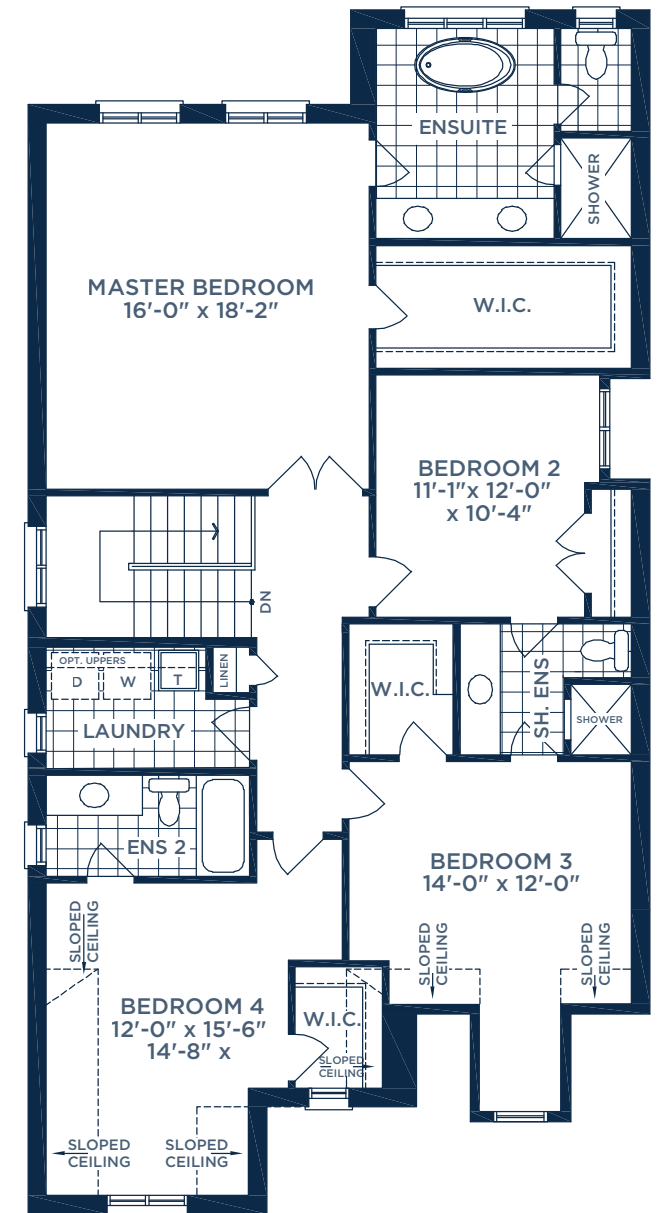

MODEL 3708 ELEV. A:
4,171 SQ. FT., 5 BEDROOMS, 4.5 BATHROOMS

GROUND FLOOR PLAN ELEV. A

OPT. FLEXHOUZ™ GROUND FLOOR PLAN ELEV. A

MAIN FLOOR PLAN ELEV. A

SECOND FLOOR PLAN ELEV. A