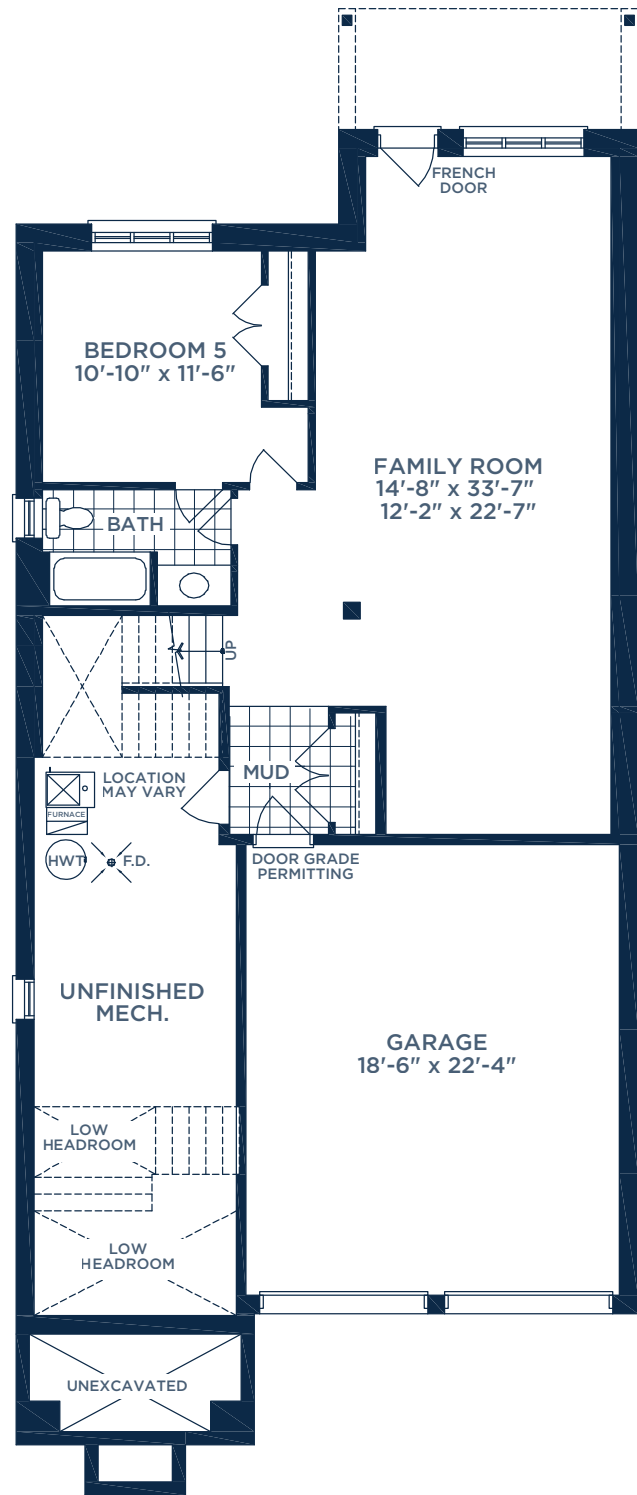

MODEL 3708 ELEV. A:
4,171 SQ. FT., 5 BEDROOMS, 4.5 BATHROOMS

GROUND FLOOR PLAN ELEV. A

OPT. FLEXHOUZ™ GROUND FLOOR PLAN ELEV. A

MAIN FLOOR PLAN ELEV. A

SECOND FLOOR PLAN ELEV. A