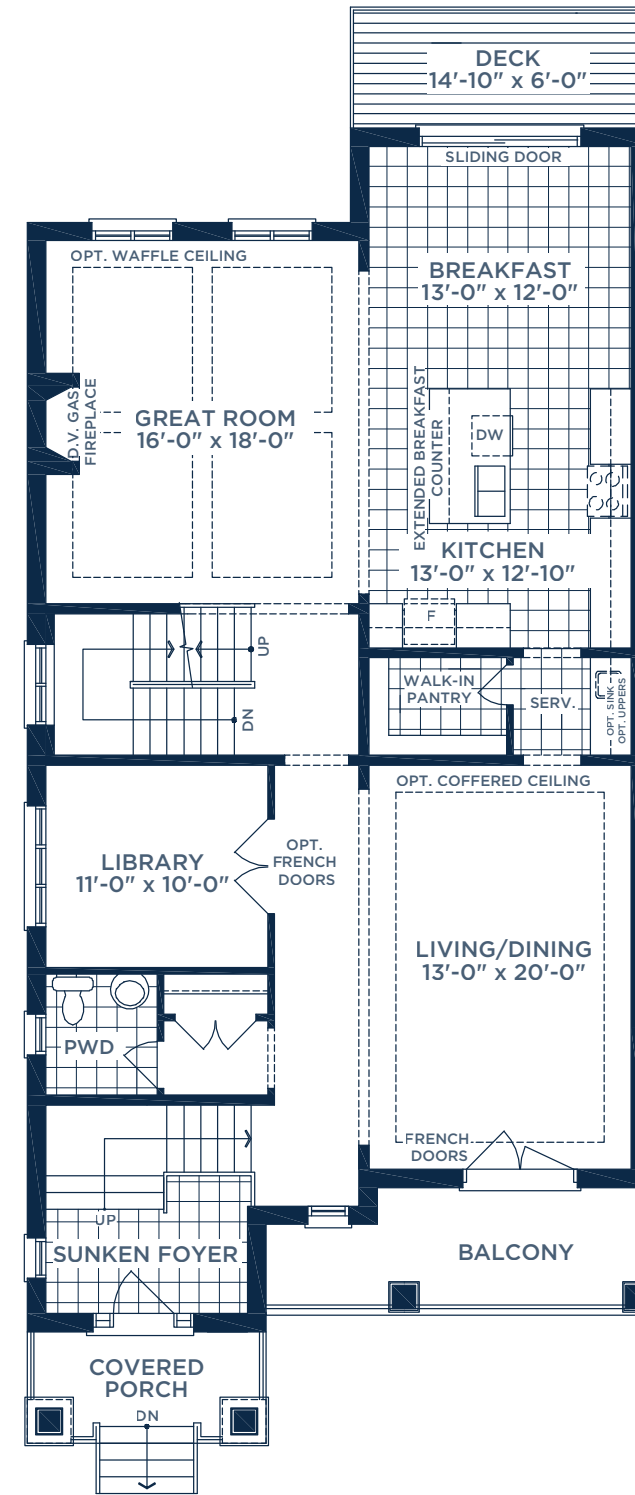

MODEL 3708 ELEV. A:
4,171 SQ. FT., 5 BEDROOMS, 4.5 BATHROOMS

GROUND FLOOR PLAN ELEV. A

OPT. FLEXHOUZ™ GROUND FLOOR PLAN ELEV. A

MAIN FLOOR PLAN ELEV. A

SECOND FLOOR PLAN ELEV. A