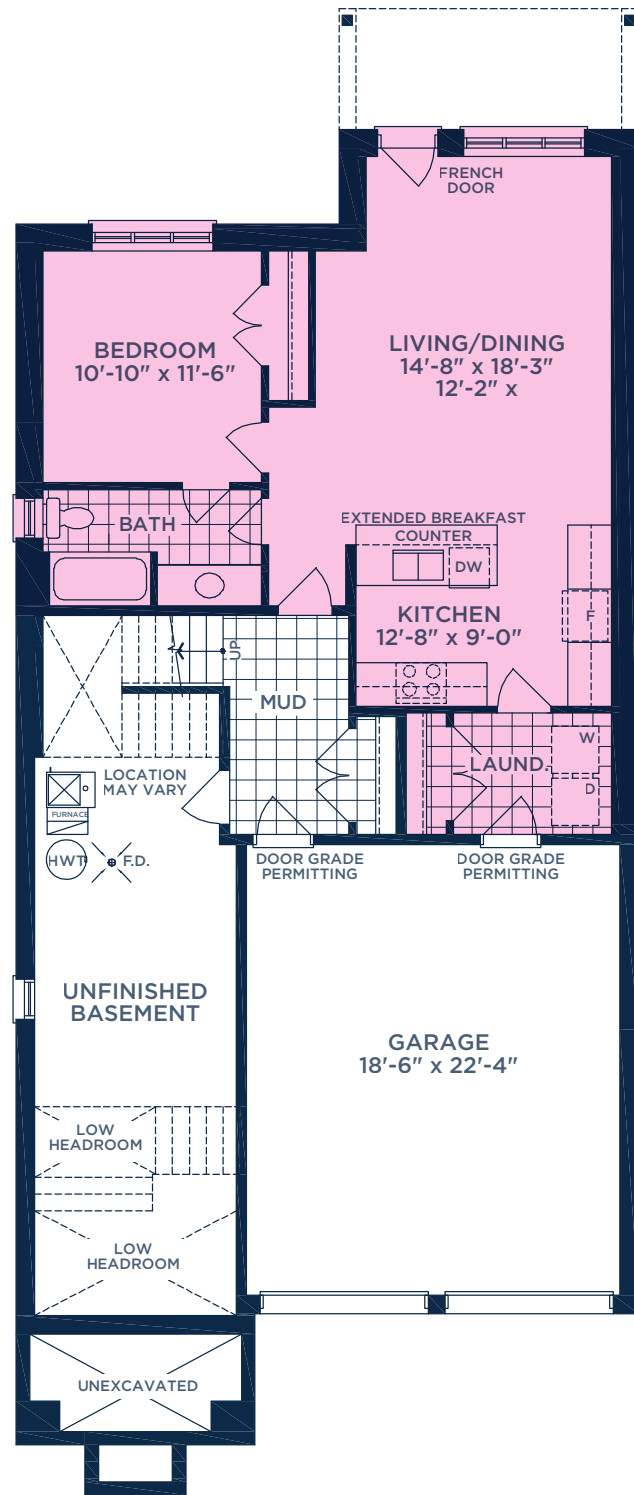

MODEL 3708 ELEV. A:
4,171 SQ. FT., 5 BEDROOMS, 4.5 BATHROOMS

GROUND FLOOR PLAN ELEV. A

OPT. FLEXHOUZ™ GROUND FLOOR PLAN ELEV. A

MAIN FLOOR PLAN ELEV. A

SECOND FLOOR PLAN ELEV. A