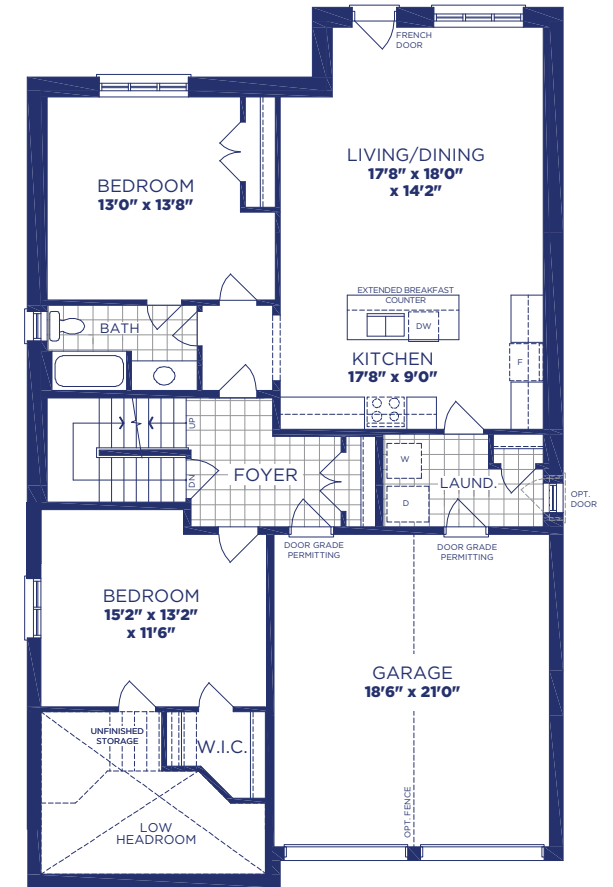

45' Flexhouz™ Model 4402 Elevation A 4935 SQ. FT. | Alternate Ground Floor 5187 SQ. FT.

LOWER FLOOR PLAN, EL. 'A'

STANDARD GROUND FLOOR PLAN, EL. 'A'

OPT. GROUND FLOOR PLAN, EL. 'A'

45' Flexhouz™ Model 4402 Elevation A 4935 SQ. FT. | Alternate Ground Floor 5187 SQ. FT.

MAIN FLOOR PLAN, EL. 'A'

UPPER FLOOR PLAN, EL. 'A'