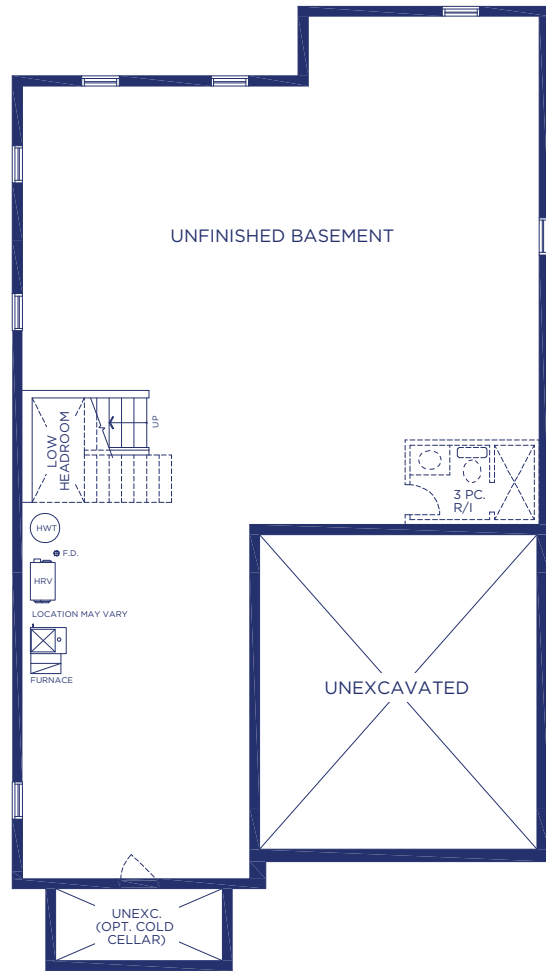

45' Flexhouz™ Model 4402 Elevation A 4935 SQ. FT. | Alternate Ground Floor 5187 SQ. FT.

LOWER FLOOR PLAN, EL. 'A'

STANDARD GROUND FLOOR PLAN, EL. 'A'

OPT. GROUND FLOOR PLAN, EL. 'A'

45' Flexhouz™ Model 4402 Elevation A 4935 SQ. FT. | Alternate Ground Floor 5187 SQ. FT.

MAIN FLOOR PLAN, EL. 'A'

UPPER FLOOR PLAN, EL. 'A'