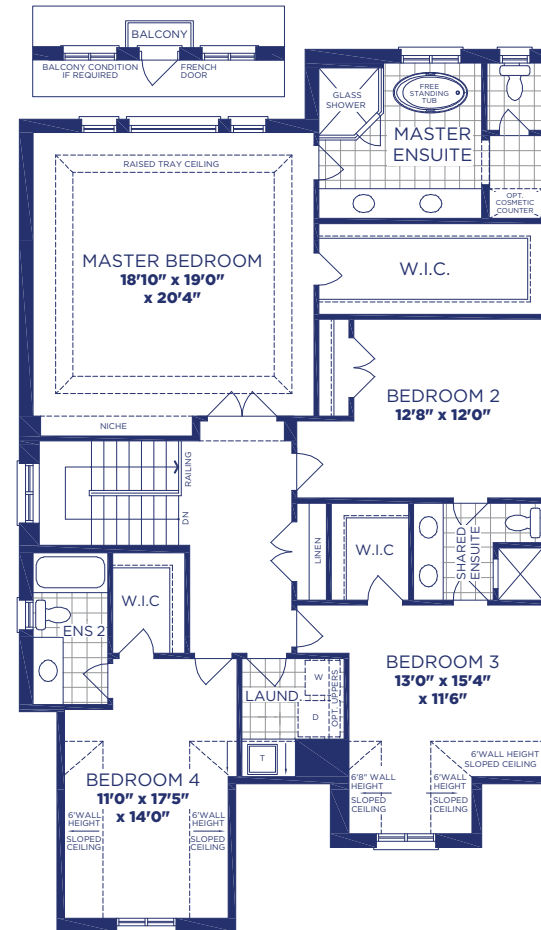

45' Flexhouz™ Model 4402 Elevation A 4935 SQ. FT. | Alternate Ground Floor 5187 SQ. FT.

LOWER FLOOR PLAN, EL. 'A'

STANDARD GROUND FLOOR PLAN, EL. 'A'

OPT. GROUND FLOOR PLAN, EL. 'A'

45' Flexhouz™ Model 4402 Elevation A 4935 SQ. FT. | Alternate Ground Floor 5187 SQ. FT.

MAIN FLOOR PLAN, EL. 'A'

UPPER FLOOR PLAN, EL. 'A'