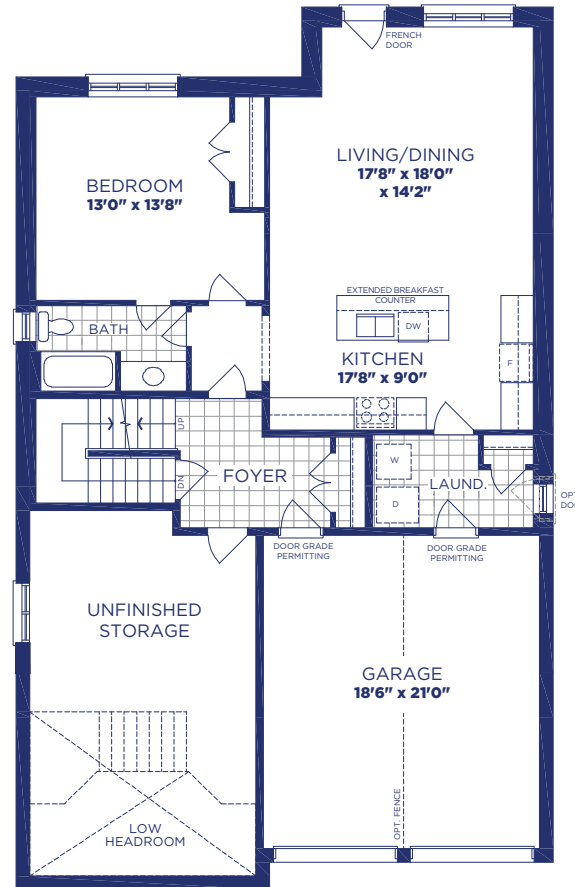

45' Flexhouz™ Model 4402 Elevation A 4935 SQ. FT. | Alternate Ground Floor 5187 SQ. FT.

LOWER FLOOR PLAN, EL. 'A'

STANDARD GROUND FLOOR PLAN, EL. 'A'

OPT. GROUND FLOOR PLAN, EL. 'A'

45' Flexhouz™ Model 4402 Elevation A 4935 SQ. FT. | Alternate Ground Floor 5187 SQ. FT.

MAIN FLOOR PLAN, EL. 'A'

UPPER FLOOR PLAN, EL. 'A'