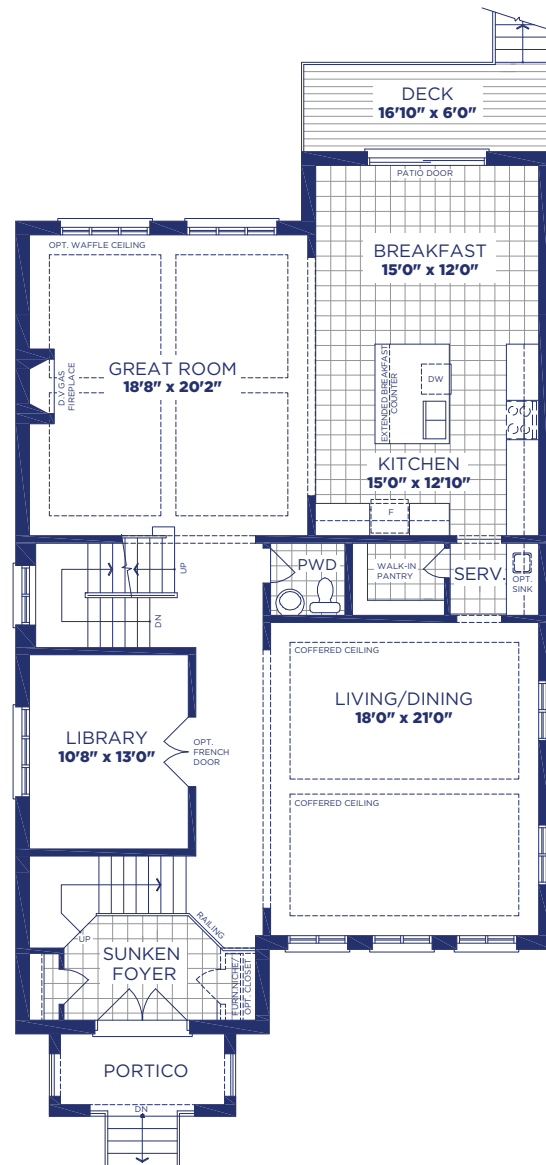

45' Flexhouz™ Model 4402 Elevation A 4935 SQ. FT. | Alternate Ground Floor 5187 SQ. FT.

LOWER FLOOR PLAN, EL. 'A'

STANDARD GROUND FLOOR PLAN, EL. 'A'

OPT. GROUND FLOOR PLAN, EL. 'A'

45' Flexhouz™ Model 4402 Elevation A 4935 SQ. FT. | Alternate Ground Floor 5187 SQ. FT.

MAIN FLOOR PLAN, EL. 'A'

UPPER FLOOR PLAN, EL. 'A'