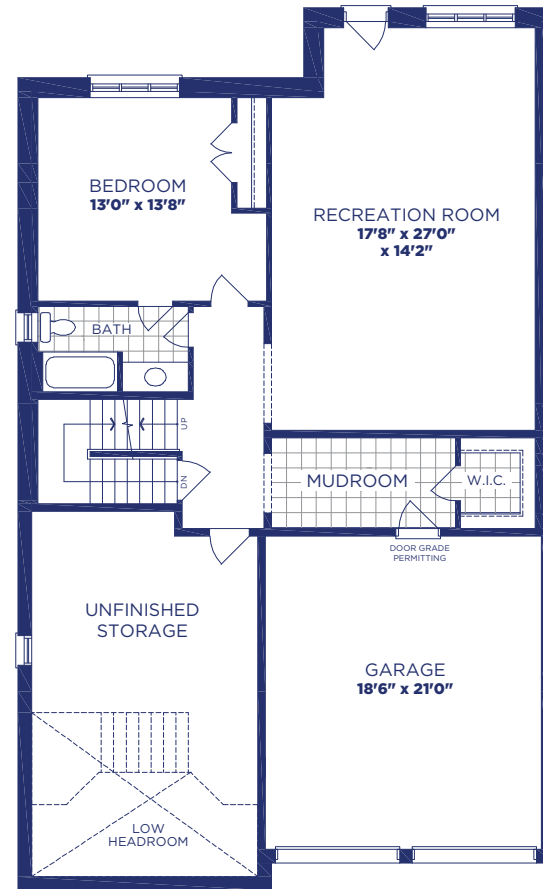

**Comfort** Model 4402 Elevation B 4921 SQ. FT. | Alternate Ground Floor 5173 SQ. FT.

LOWER FLOOR PLAN, EL. 'B'

GROUND FLOOR PLAN, EL. 'B'

OPT. GROUND FLOOR PLAN, EL. 'B'

Comfort Model 4402 Elevation B 4921 SQ. FT. | Alternate Ground Floor 5173 SQ. FT.

MAIN FLOOR PLAN, EL. 'B'

UPPER FLOOR PLAN, EL. 'B'