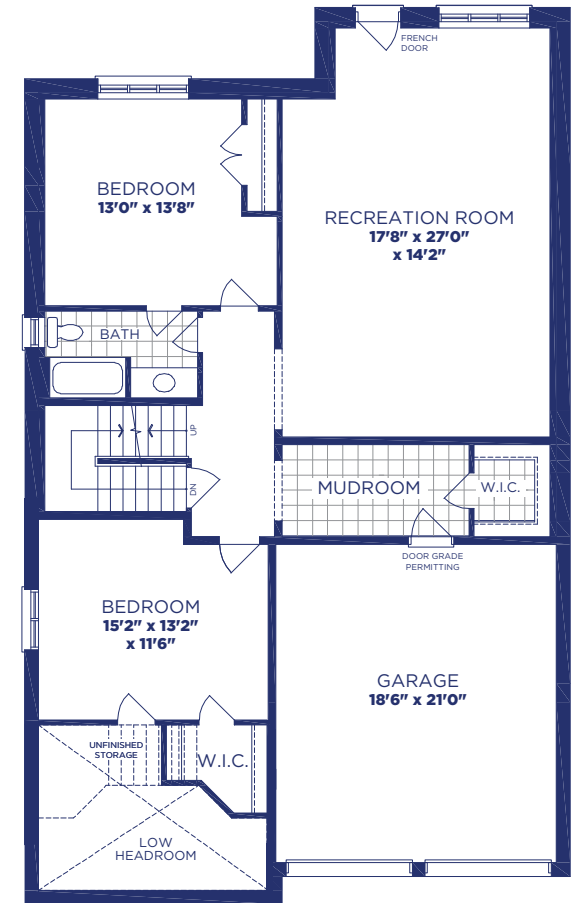

**Comfort** Model 4402 Elevation B 4921 SQ. FT. | Alternate Ground Floor 5173 SQ. FT.

LOWER FLOOR PLAN, EL. 'B'

GROUND FLOOR PLAN, EL. 'B'

OPT. GROUND FLOOR PLAN, EL. 'B'

Comfort Model 4402 Elevation B 4921 SQ. FT. | Alternate Ground Floor 5173 SQ. FT.

MAIN FLOOR PLAN, EL. 'B'

UPPER FLOOR PLAN, EL. 'B'