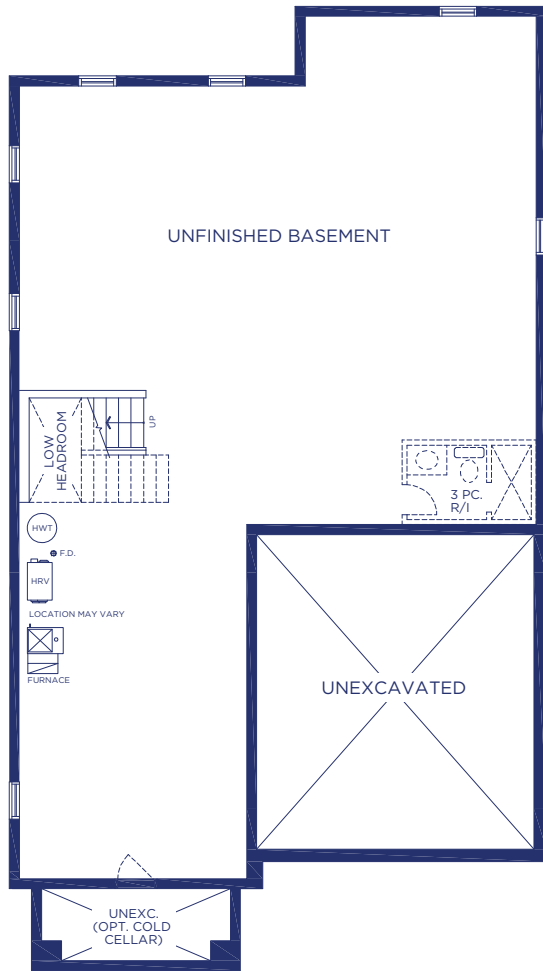

**Comfort** Model 4402 Elevation B 4921 SQ. FT. | Alternate Ground Floor 5173 SQ. FT.

LOWER FLOOR PLAN, EL. 'B'

GROUND FLOOR PLAN, EL. 'B'

OPT. GROUND FLOOR PLAN, EL. 'B'

Comfort Model 4402 Elevation B 4921 SQ. FT. | Alternate Ground Floor 5173 SQ. FT.

MAIN FLOOR PLAN, EL. 'B'

UPPER FLOOR PLAN, EL. 'B'