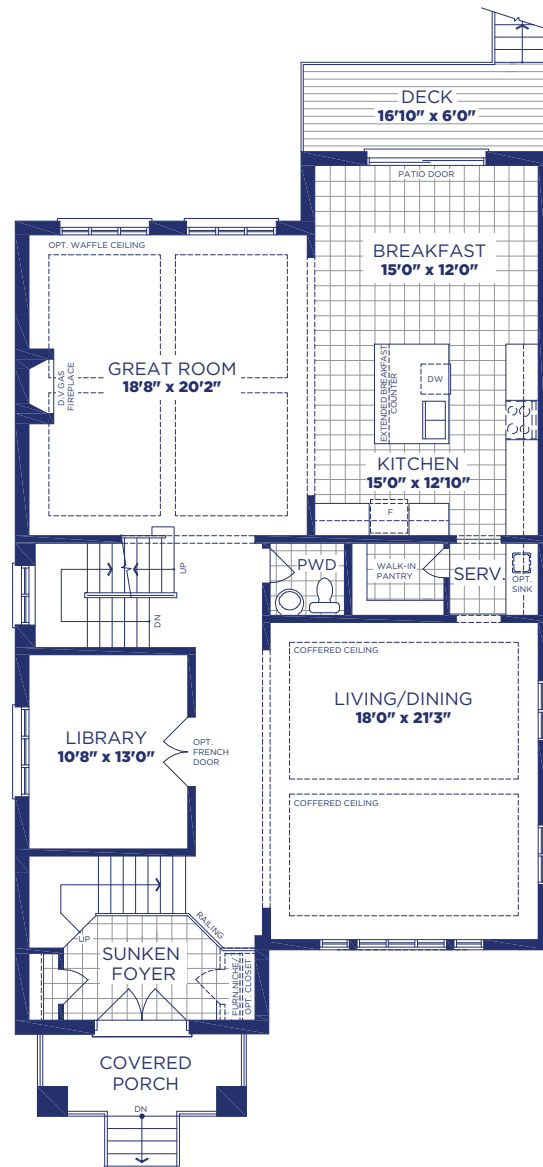

**Comfort** Model 4402 Elevation B 4921 SQ. FT. | Alternate Ground Floor 5173 SQ. FT.

LOWER FLOOR PLAN, EL. 'B'

GROUND FLOOR PLAN, EL. 'B'

OPT. GROUND FLOOR PLAN, EL. 'B'

Comfort Model 4402 Elevation B 4921 SQ. FT. | Alternate Ground Floor 5173 SQ. FT.

MAIN FLOOR PLAN, EL. 'B'

UPPER FLOOR PLAN, EL. 'B'