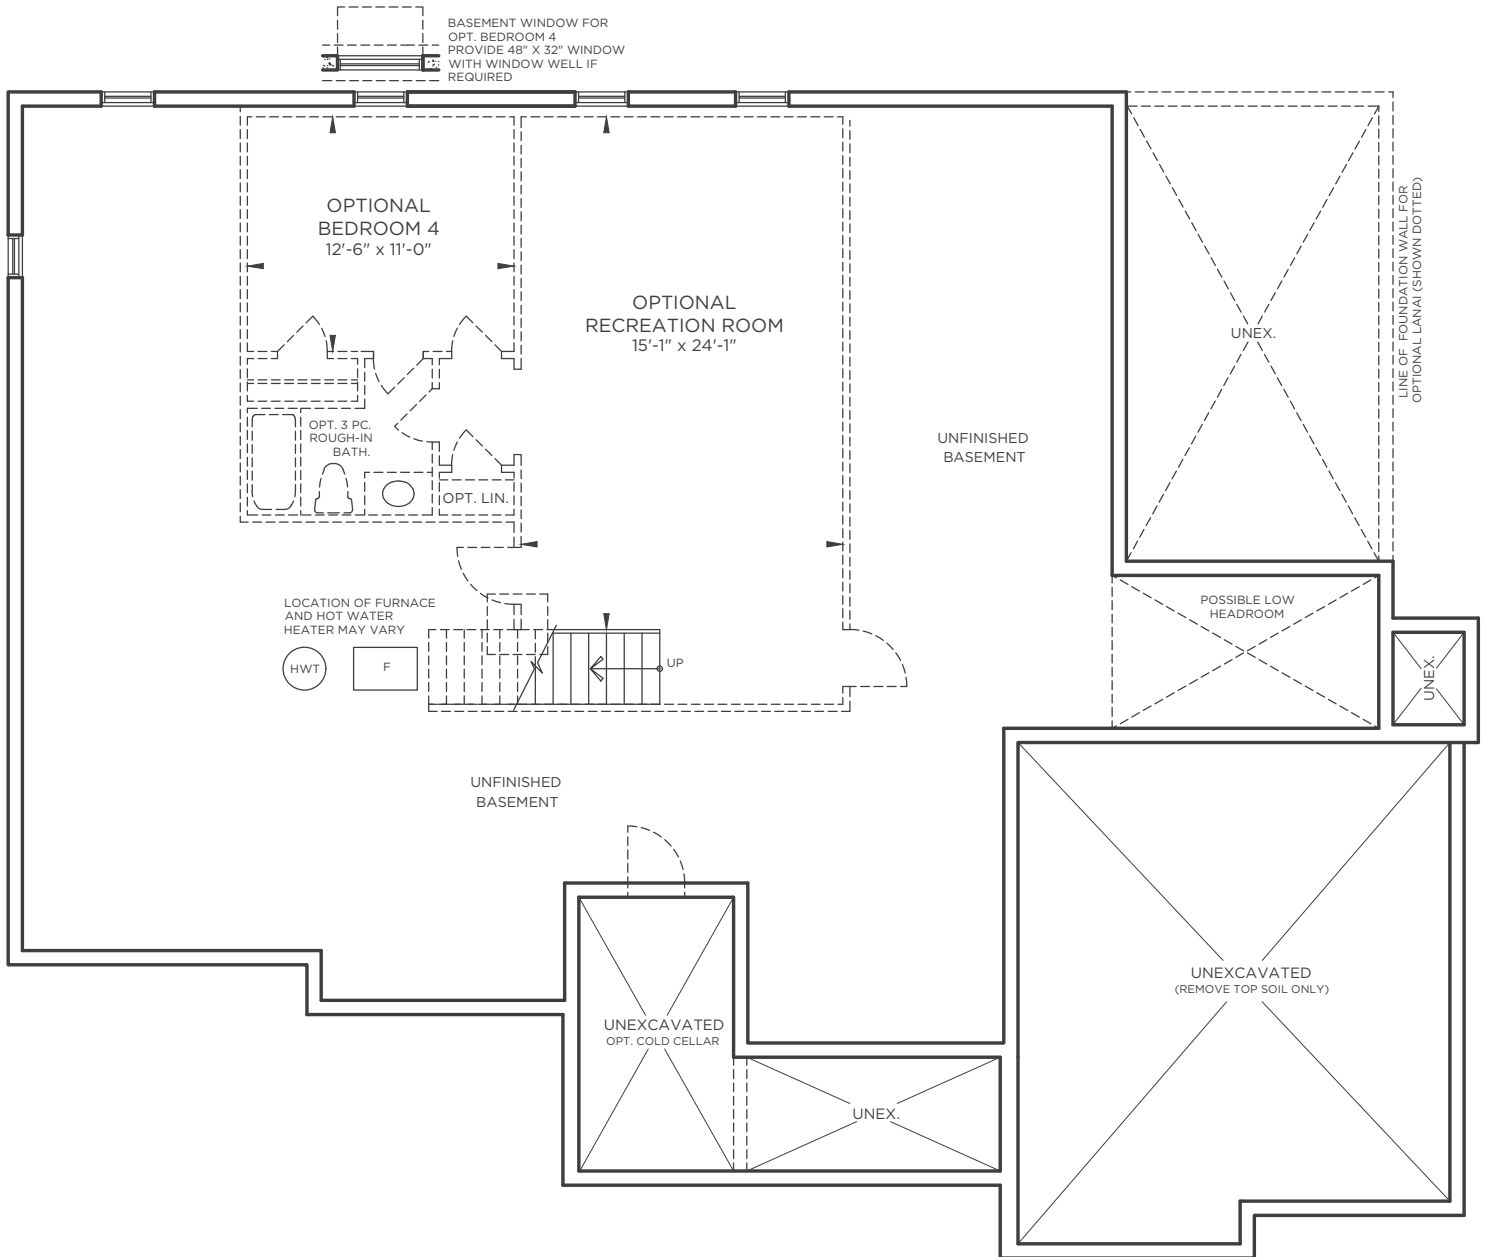

Bungalow B4

2272sf.

Elevation A

COMING SOON

Elevation B

myedenpark.ca

All prices, figures, sizes, specifications and information are subject to change without notice. All areas and stated dimensions are approximate. Mechanical location, actual usable floor space, living area and square footage may vary from stated floor area. Illustrations are artist's concept. E. & O. E.

 FOURTEEN
ESTATES

Bungalow B4

2272sf.

Basement Elev. A

myedenpark.ca

All prices, figures, sizes, specifications and information are subject to change without notice. All areas and stated dimensions are approximate. Mechanical location, actual usable floor space, living area and square footage may vary from stated floor area. Illustrations are artist's concept. E. & O. E.

14 FOURTEEN ESTATES

Bungalow B4

2272sf.

Ground Floor Elev. A

myedenpark.ca

All prices, figures, sizes, specifications and information are subject to change without notice. All areas and stated dimensions are approximate. Mechanical location, actual usable floor space, living area and square footage may vary from stated floor area. Illustrations are artist's concept. E. & O. E.

FOURTEEN
ESTATES

Bungalow B4

2272sf.

Basement Elev. B

myedenpark.ca

All prices, figures, sizes, specifications and information are subject to change without notice. All areas and stated dimensions are approximate. Mechanical location, actual usable floor space, living area and square footage may vary from stated floor area. Illustrations are artist's concept. E. & O. E.