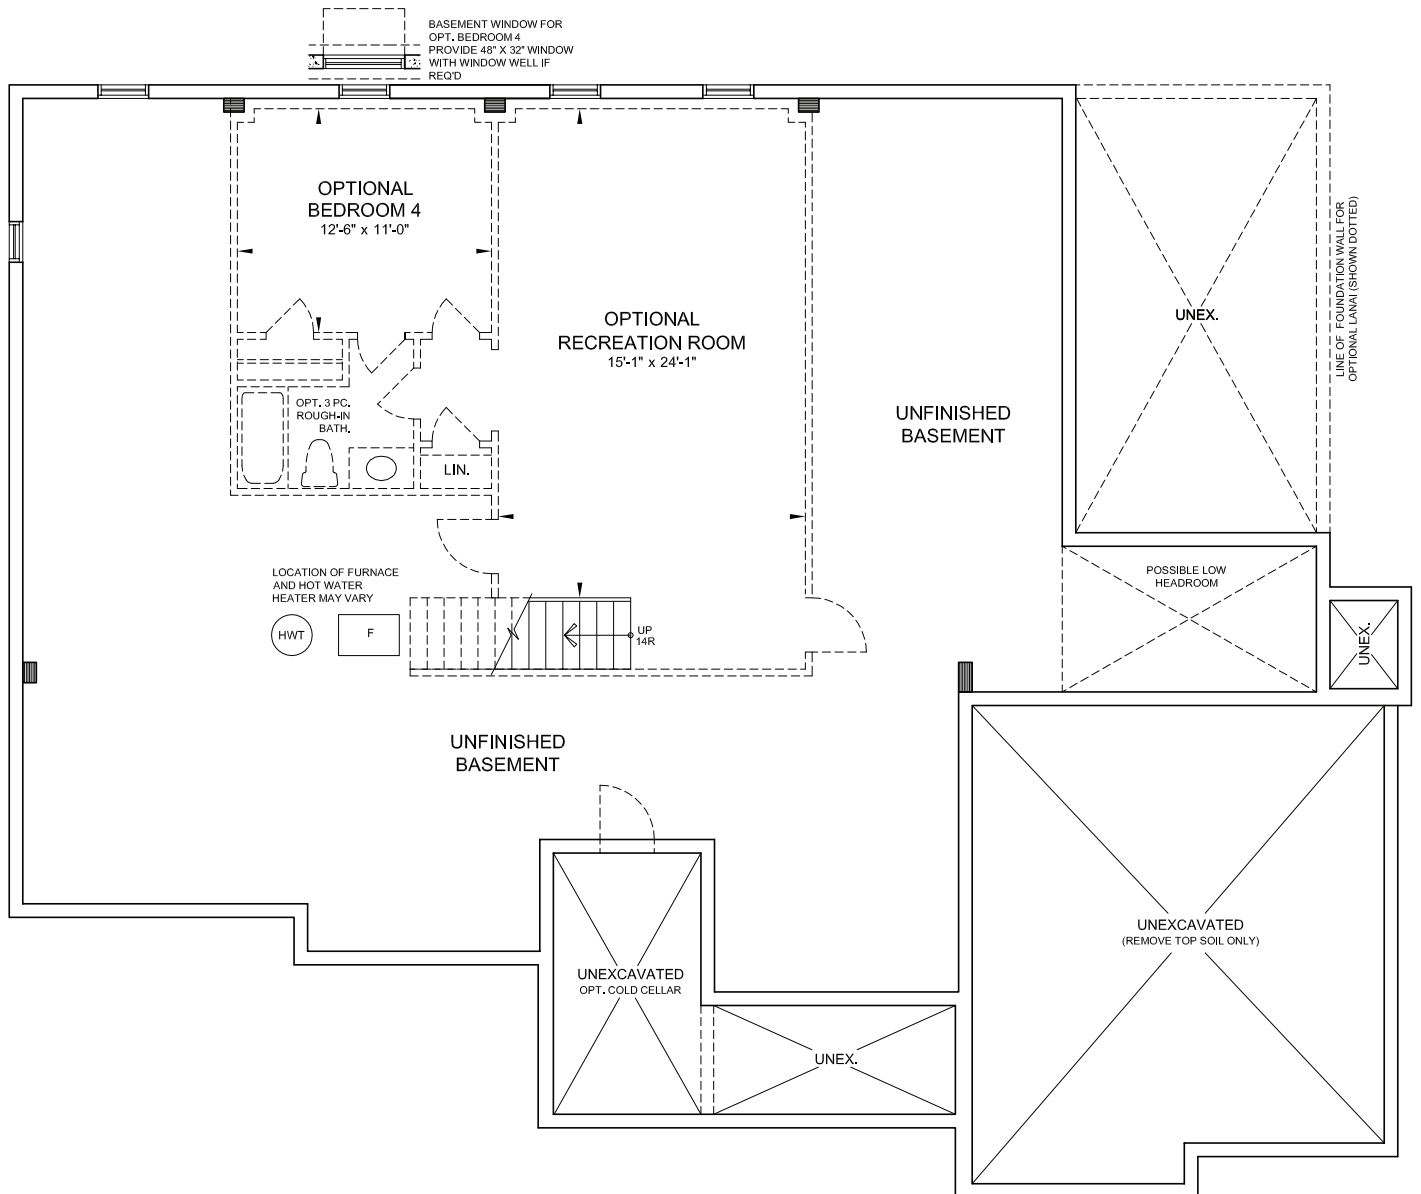

 FOURTEEN
ESTATES

Bungalow B4

2272sf.

Basement Elev. A

myedenpark.ca

All prices, figures, sizes, specifications and information are subject to change without notice. All areas and stated dimensions are approximate. Mechanical location, actual usable floor space, living area and square footage may vary from stated floor area. Illustrations are artist's concept. E. & O. E.

14 FOURTEEN ESTATES

Bungalow B4

2272sf.

Ground Floor Elev. A

myedenpark.ca

All prices, figures, sizes, specifications and information are subject to change without notice. All areas and stated dimensions are approximate. Mechanical location, actual usable floor space, living area and square footage may vary from stated floor area. Illustrations are artist's concept. E. & O. E.

FOURTEEN
ESTATES

Bungalow B4

2272sf.

Basement Elev. B

myedenpark.ca

All prices, figures, sizes, specifications and information are subject to change without notice. All areas and stated dimensions are approximate. Mechanical location, actual usable floor space, living area and square footage may vary from stated floor area. Illustrations are artist's concept. E. & O. E.

14 FOURTEEN
ESTATES

Bungalow B4

2272sf.

Ground Floor Elev. B

myedenpark.ca

All prices, figures, sizes, specifications and information are subject to change without notice. All areas and stated dimensions are approximate. Mechanical location, actual usable floor space, living area and square footage may vary from stated floor area. Illustrations are artist's concept. E. & O. E.