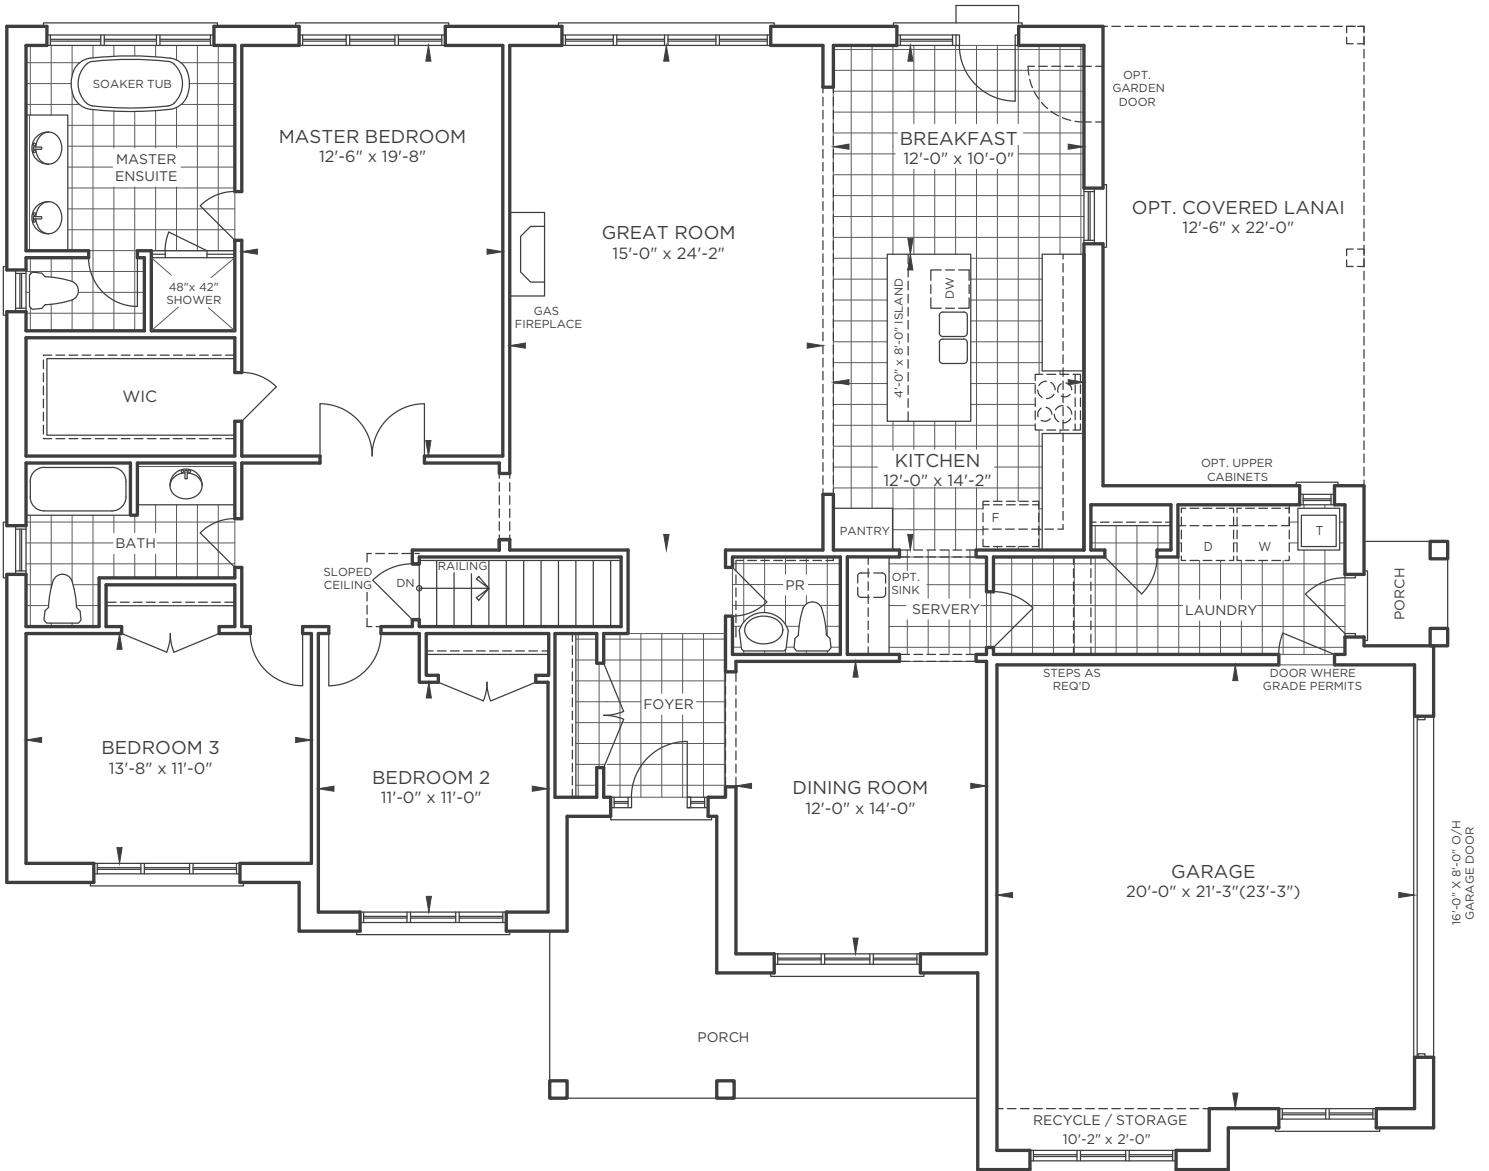

Bungalow B4

2272sf.

Elevation A

COMING SOON

Elevation B

myedenpark.ca

All prices, figures, sizes, specifications and information are subject to change without notice. All areas and stated dimensions are approximate. Mechanical location, actual usable floor space, living area and square footage may vary from stated floor area. Illustrations are artist's concept. E. & O. E.

 FOURTEEN
ESTATES

Bungalow B4

2272sf.

Basement Elev. A

myedenpark.ca

All prices, figures, sizes, specifications and information are subject to change without notice. All areas and stated dimensions are approximate. Mechanical location, actual usable floor space, living area and square footage may vary from stated floor area. Illustrations are artist's concept. E. & O. E.

14 FOURTEEN ESTATES

Bungalow B4

2272sf.

Ground Floor Elev. A

myedenpark.ca

All prices, figures, sizes, specifications and information are subject to change without notice. All areas and stated dimensions are approximate. Mechanical location, actual usable floor space, living area and square footage may vary from stated floor area. Illustrations are artist's concept. E. & O. E.

FOURTEEN
ESTATES

Bungalow B4

2272sf.

Basement Elev. B

myedenpark.ca

All prices, figures, sizes, specifications and information are subject to change without notice. All areas and stated dimensions are approximate. Mechanical location, actual usable floor space, living area and square footage may vary from stated floor area. Illustrations are artist's concept. E. & O. E.