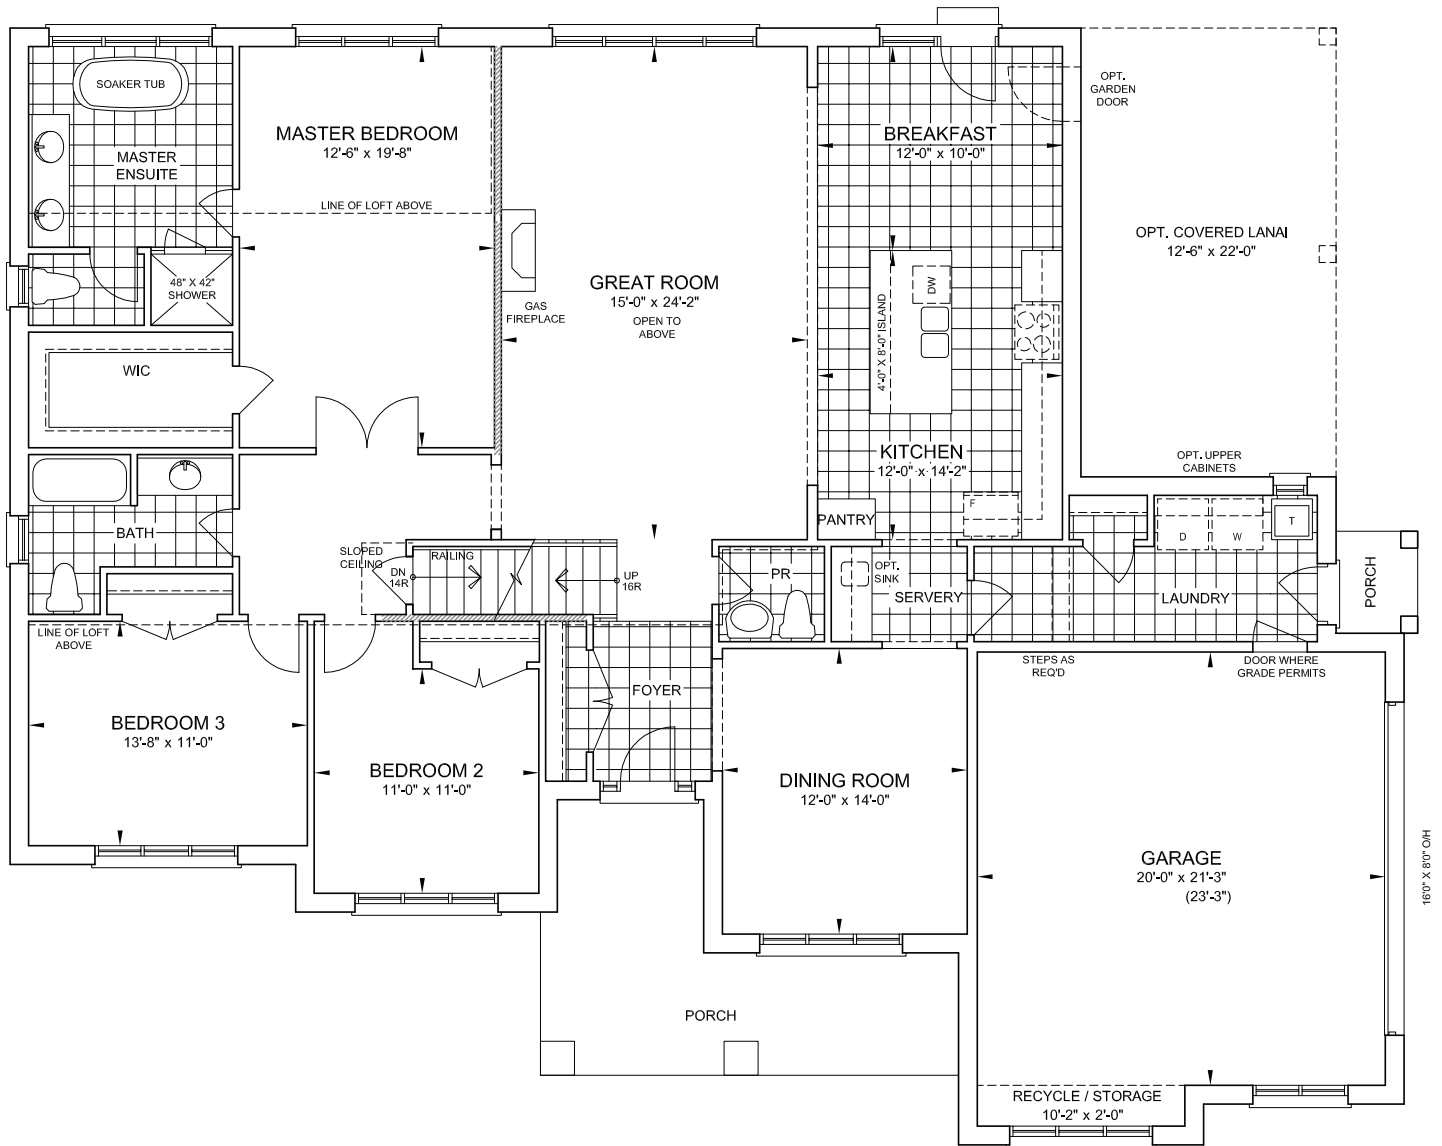

 FOURTEEN
ESTATES

Bungalow B4

2272sf.

Basement Elev. A

myedenpark.ca

All prices, figures, sizes, specifications and information are subject to change without notice. All areas and stated dimensions are approximate. Mechanical location, actual usable floor space, living area and square footage may vary from stated floor area. Illustrations are artist's concept. E. & O. E.

14 FOURTEEN ESTATES

Bungalow B4

2272sf.

Ground Floor Elev. A

myedenpark.ca

All prices, figures, sizes, specifications and information are subject to change without notice. All areas and stated dimensions are approximate. Mechanical location, actual usable floor space, living area and square footage may vary from stated floor area. Illustrations are artist's concept. E. & O. E.

FOURTEEN
ESTATES

Bungalow B4

2272sf.

Basement Elev. B

myedenpark.ca

All prices, figures, sizes, specifications and information are subject to change without notice. All areas and stated dimensions are approximate. Mechanical location, actual usable floor space, living area and square footage may vary from stated floor area. Illustrations are artist's concept. E. & O. E.

14 FOURTEEN
ESTATES

Bungalow B4

2272sf.

Ground Floor Elev. B

myedenpark.ca

All prices, figures, sizes, specifications and information are subject to change without notice. All areas and stated dimensions are approximate. Mechanical location, actual usable floor space, living area and square footage may vary from stated floor area. Illustrations are artist's concept. E. & O. E.