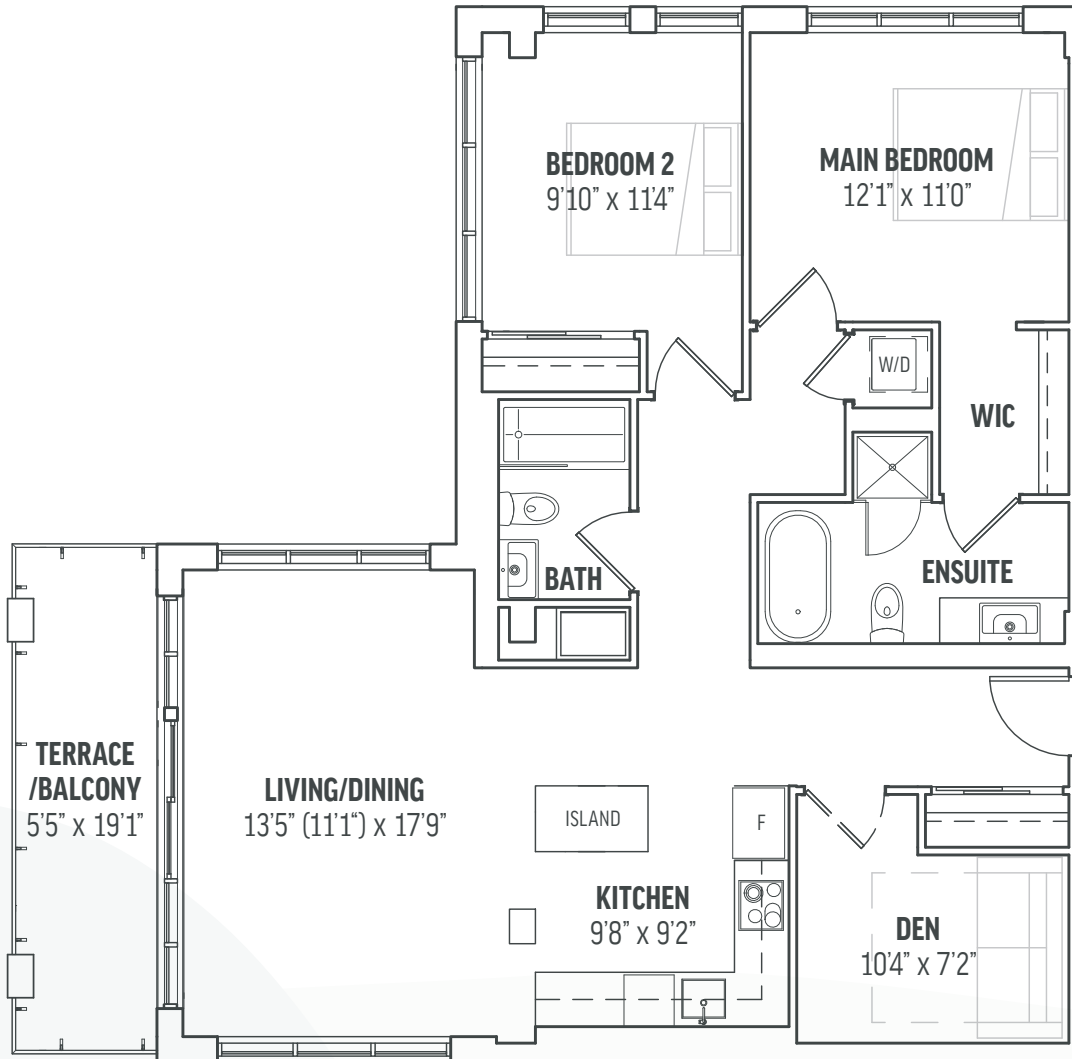

# H1 CLEARWATER

2 BED + DEN | 2 BATH

UNITS: 103, 206, 306

1,167 SQ. FT.  
OUTDOOR AREA 112 SQ. FT.

LEVEL 1

LEVEL 2

LEVEL 3

## LAKE SIDE<sup>®</sup> MUSKOKA