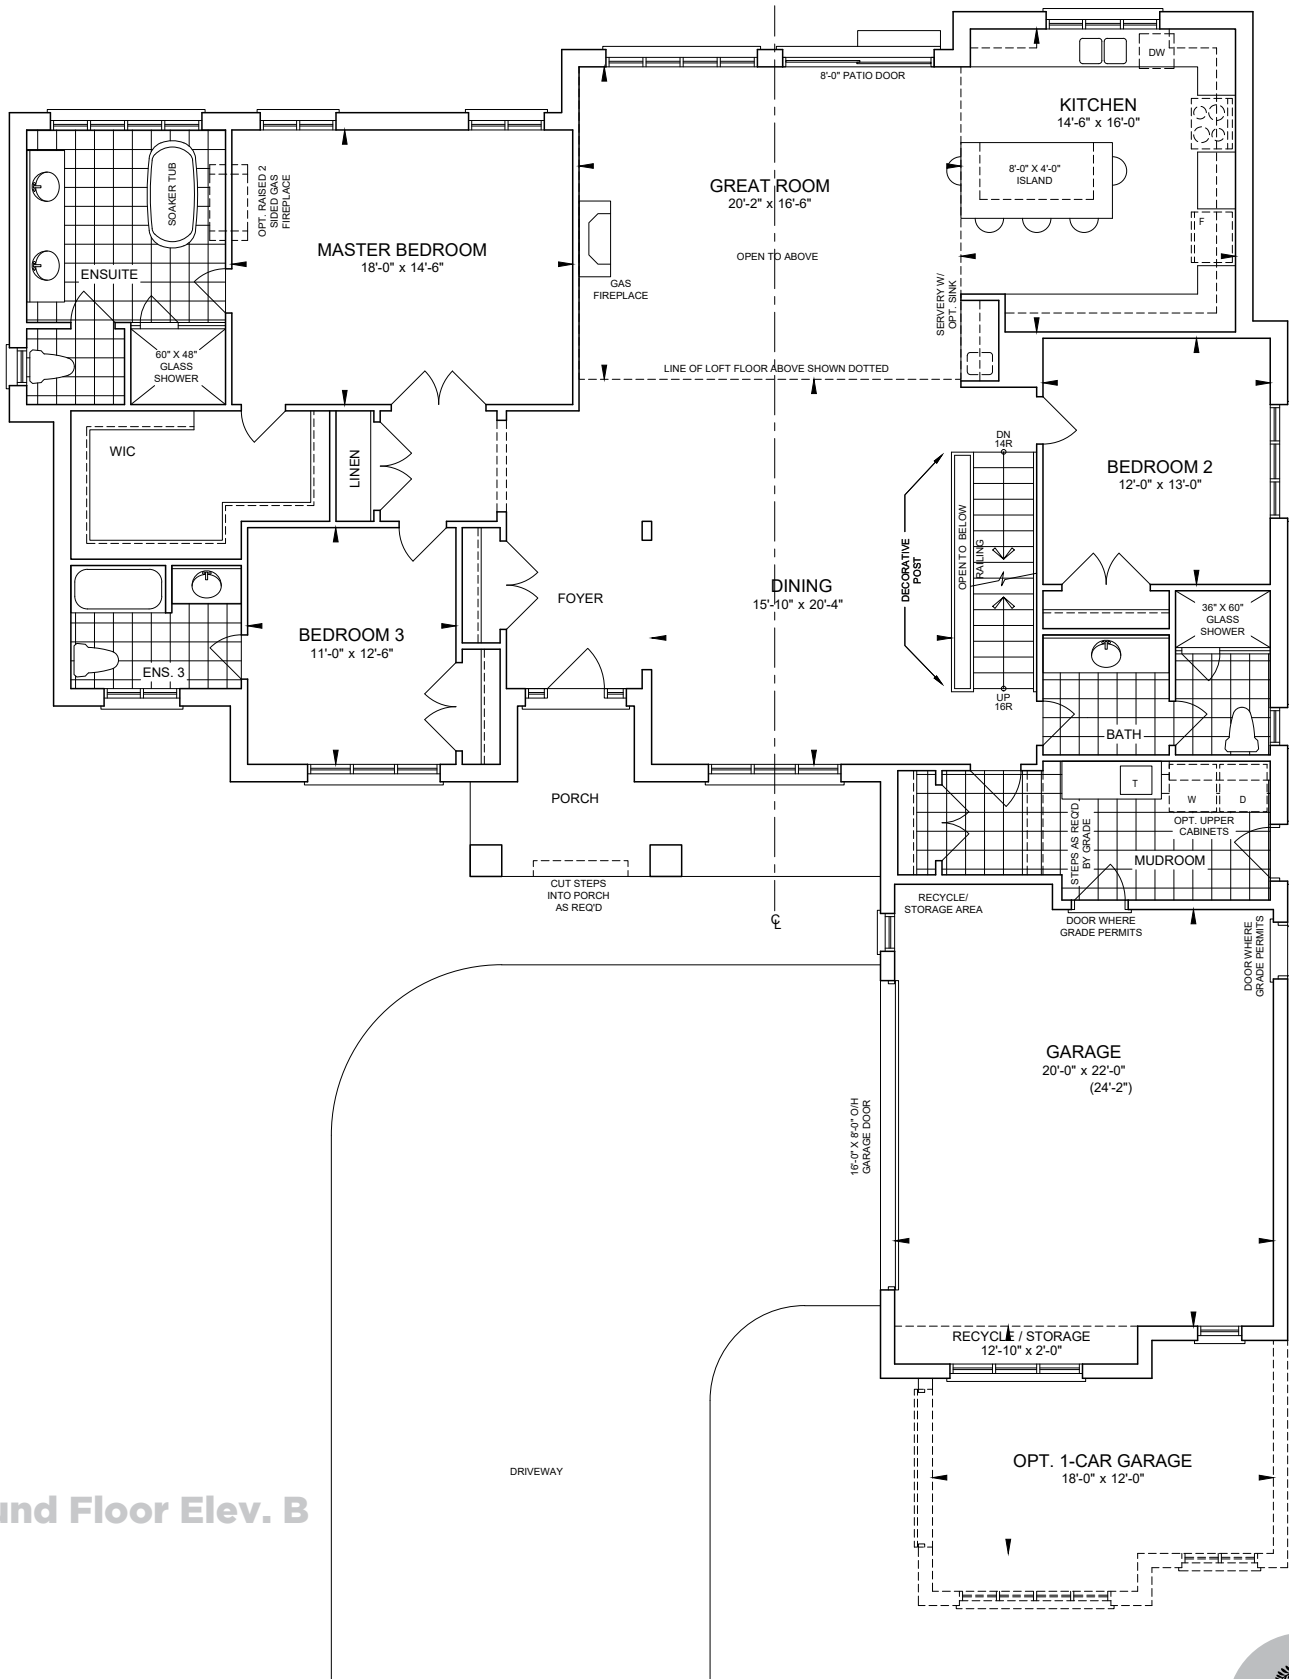

Bungalow L6

3328 sf.

Elevation B & C

Elevation B

Elevation C

myedenpark.ca

All prices, figures, sizes, specifications and information are subject to change without notice. All areas and stated dimensions are approximate. Mechanical location, actual usable floor space, living area and square footage may vary from stated floor area. Illustrations are artist's concept. E. & O. E.

14 FOURTEEN
ESTATES

Bungalow L6

3328 sf.

Basement Elev. B

Bungalow L6

3328 sf.

Ground Floor Elev. B

myedenpark.ca

All prices, figures, sizes, specifications and information are subject to change without notice. All areas and stated dimensions are approximate. Mechanical location, actual usable floor space, living area and square footage may vary from stated floor area. Illustrations are artist's concept. E. & O. E.

CLIENT:

14 FOURTEEN
ESTATES

Bungalow L6

3328 sf.

Loft Floor Elev. B

myedenpark.ca

All prices, figures, sizes, specifications and information are subject to change without notice. All areas and stated dimensions are approximate. Mechanical location, actual usable floor space, living area and square footage may vary from stated floor area. Illustrations are artist's concept. E. & O. E.