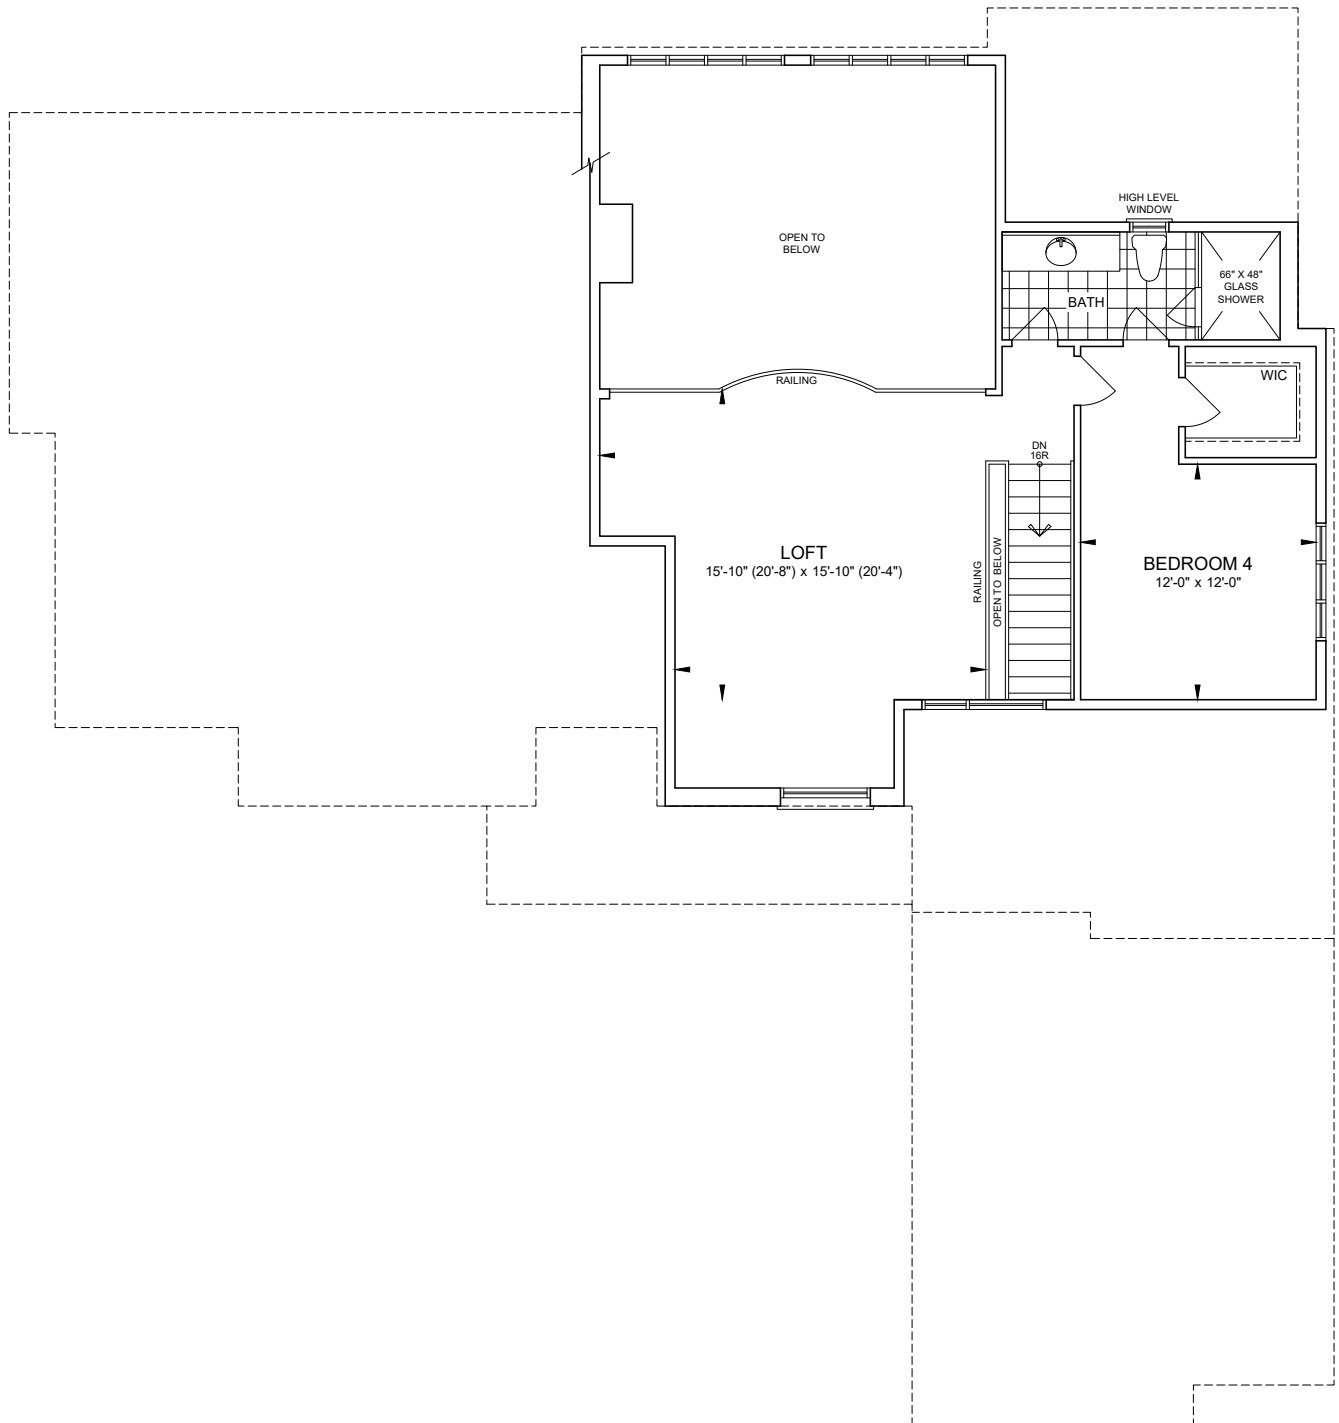

Bungalow L6

3328 sf.

Elevation B & C

Elevation B

Elevation C

myedenpark.ca

All prices, figures, sizes, specifications and information are subject to change without notice. All areas and stated dimensions are approximate. Mechanical location, actual usable floor space, living area and square footage may vary from stated floor area. Illustrations are artist's concept. E. & O. E.

FOURTEEN
ESTATES

Bungalow L6

3328 sf.

Basement Elev. C

myedenpark.ca

All prices, figures, sizes, specifications and information are subject to change without notice. All areas and stated dimensions are approximate. Mechanical location, actual usable floor space, living area and square footage may vary from stated floor area. Illustrations are artist's concept. E. & O. E.

Bungalow L6

3328 sf.

Ground Floor Elev. C

myedenpark.ca

All prices, figures, sizes, specifications and information are subject to change without notice. All areas and stated dimensions are approximate. Mechanical location, actual usable floor space, living area and square footage may vary from stated floor area. Illustrations are artist's concept. E. & O. E.

14 FOURTEEN
ESTATES

Bungalow L6

3328 sf.

Loft Floor Elev. C

myedenpark.ca

All prices, figures, sizes, specifications and information are subject to change without notice. All areas and stated dimensions are approximate. Mechanical location, actual usable floor space, living area and square footage may vary from stated floor area. Illustrations are artist's concept. E. & O. E.