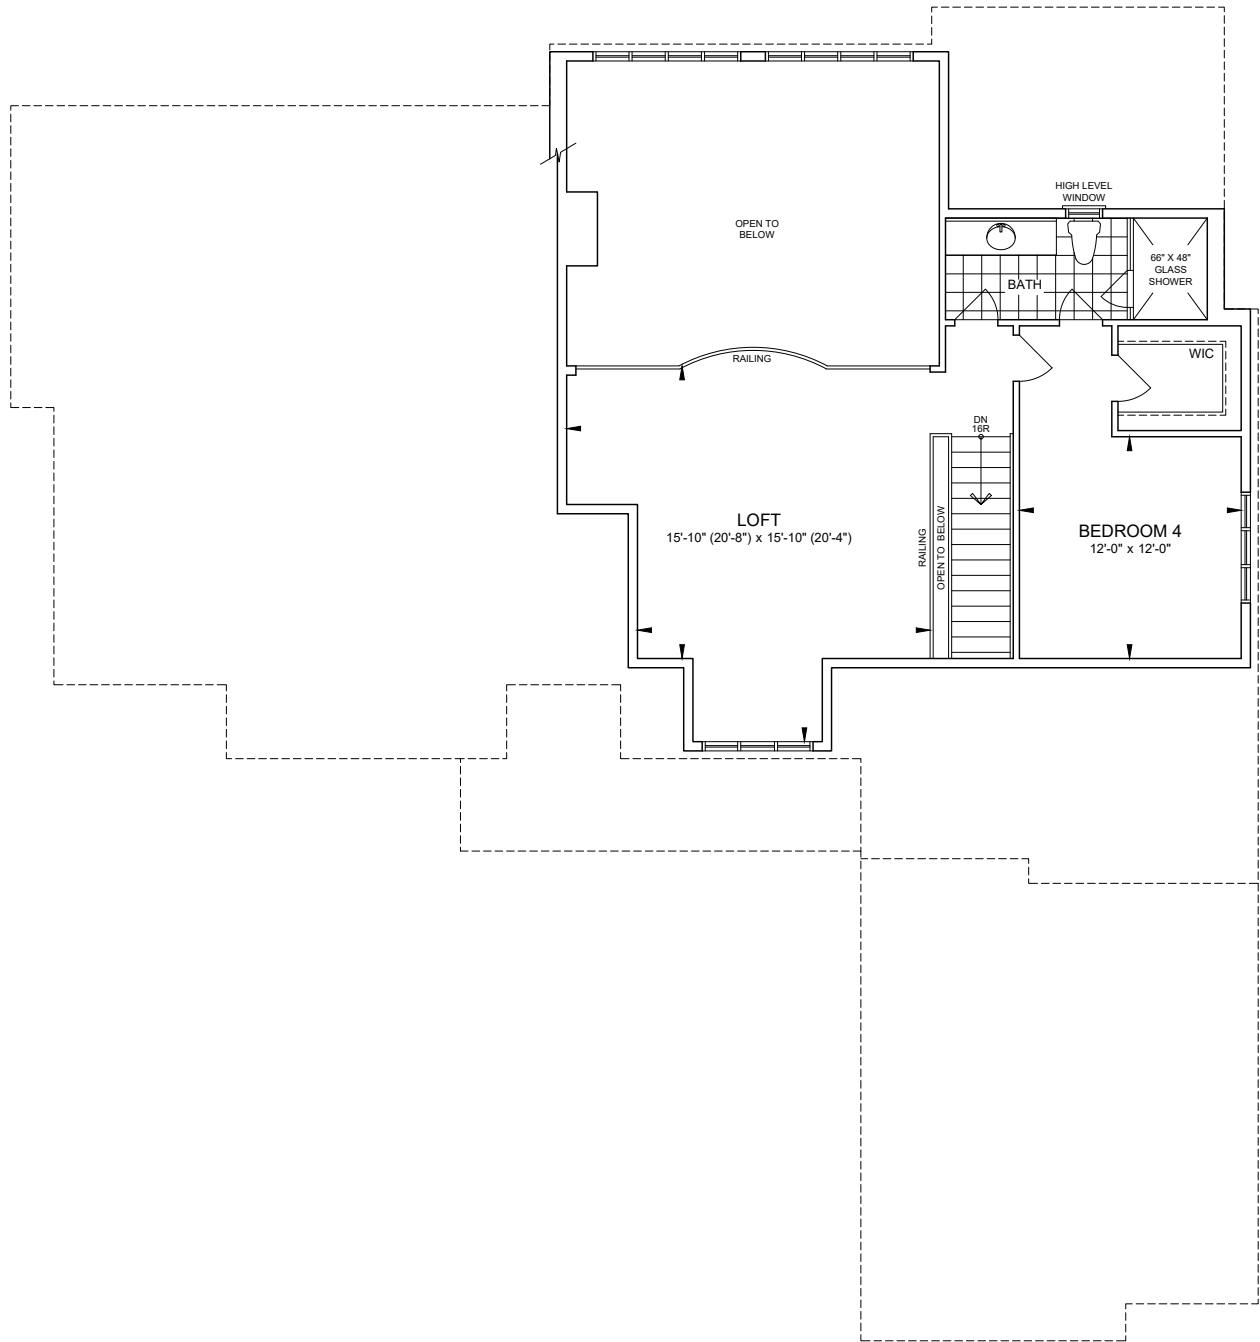

Bungalow L6

3328 sf.

Elevation B & C

Elevation B

Elevation C

myedenpark.ca

All prices, figures, sizes, specifications and information are subject to change without notice. All areas and stated dimensions are approximate. Mechanical location, actual usable floor space, living area and square footage may vary from stated floor area. Illustrations are artist's concept. E. & O. E.

CLIENT:

14 FOURTEEN
ESTATES

Bungalow L6

3328 sf.

Loft Floor Elev. B

myedenpark.ca

All prices, figures, sizes, specifications and information are subject to change without notice. All areas and stated dimensions are approximate. Mechanical location, actual usable floor space, living area and square footage may vary from stated floor area. Illustrations are artist's concept. E. & O. E.

FOURTEEN
ESTATES

Bungalow L6

3328 sf.

Basement Elev. C

myedenpark.ca

All prices, figures, sizes, specifications and information are subject to change without notice. All areas and stated dimensions are approximate. Mechanical location, actual usable floor space, living area and square footage may vary from stated floor area. Illustrations are artist's concept. E. & O. E.

Bungalow L6

3328 sf.

Ground Floor Elev. C

myedenpark.ca

All prices, figures, sizes, specifications and information are subject to change without notice. All areas and stated dimensions are approximate. Mechanical location, actual usable floor space, living area and square footage may vary from stated floor area. Illustrations are artist's concept. E. & O. E.