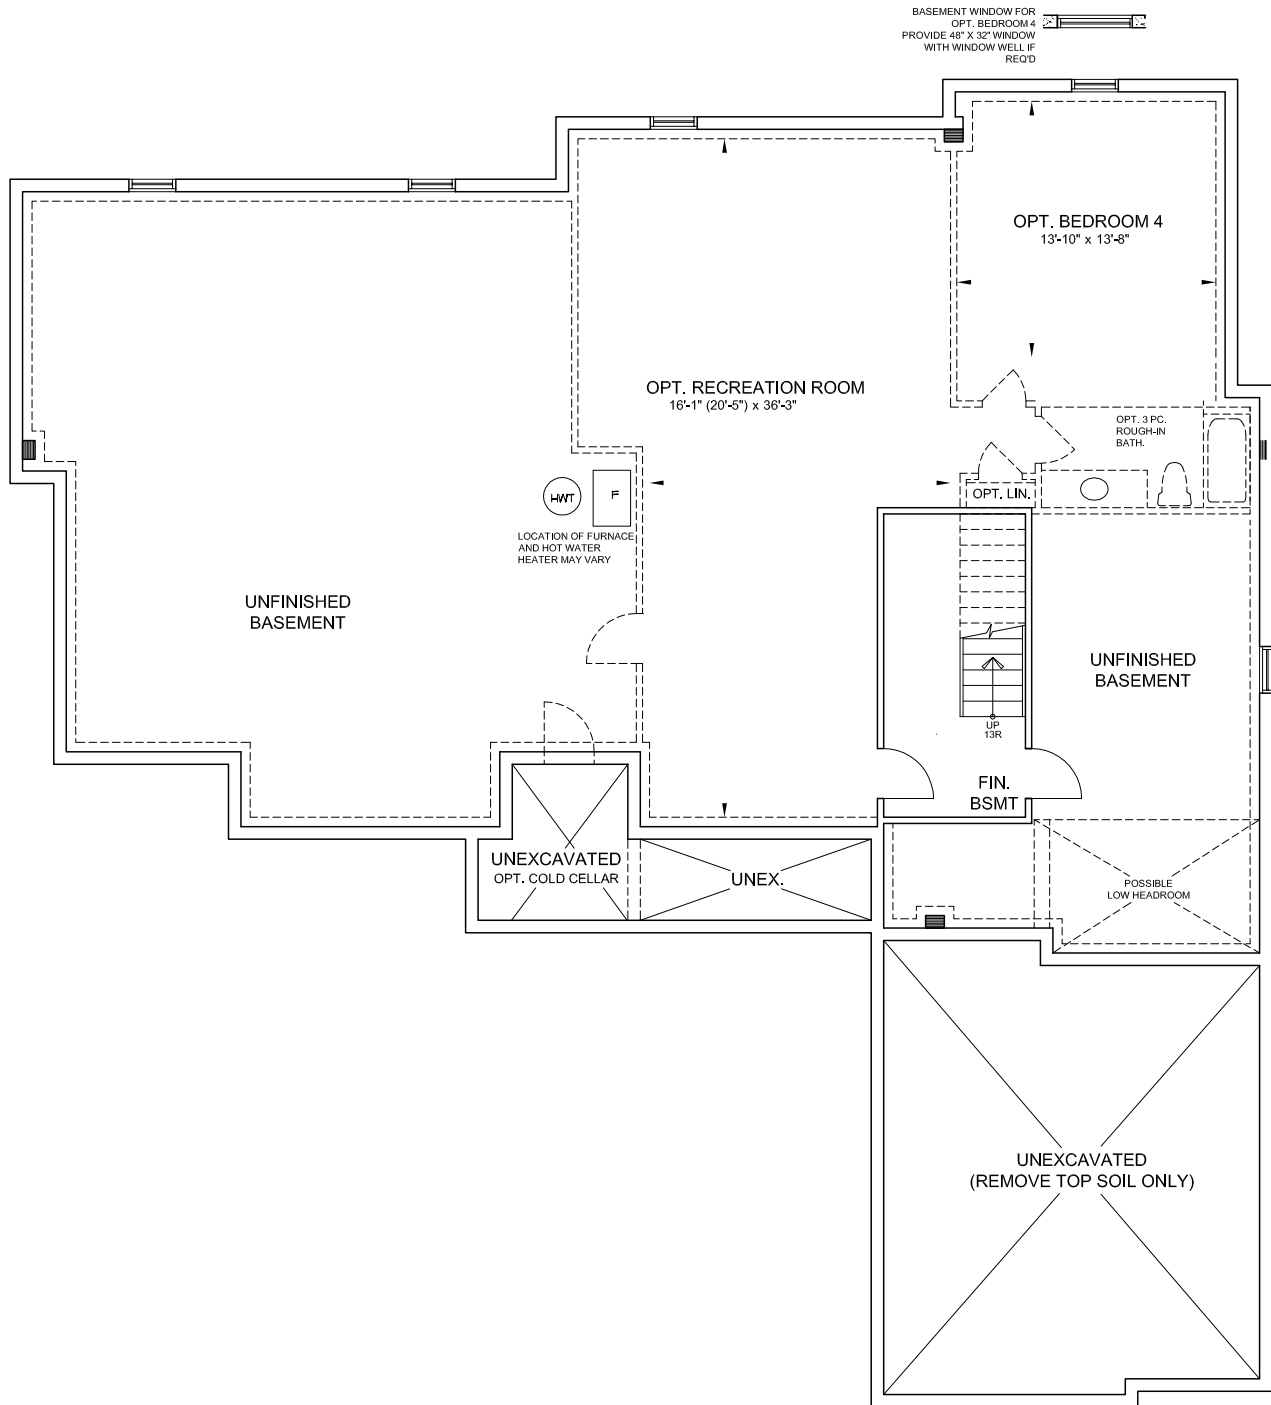

Bungalow L6

3328 sf.

Elevation B & C

Elevation B

Elevation C

myedenpark.ca

All prices, figures, sizes, specifications and information are subject to change without notice. All areas and stated dimensions are approximate. Mechanical location, actual usable floor space, living area and square footage may vary from stated floor area. Illustrations are artist's concept. E. & O. E.

CLIENT:

14 FOURTEEN
ESTATES

Bungalow L6

3328 sf.

Loft Floor Elev. B

myedenpark.ca

All prices, figures, sizes, specifications and information are subject to change without notice. All areas and stated dimensions are approximate. Mechanical location, actual usable floor space, living area and square footage may vary from stated floor area. Illustrations are artist's concept. E. & O. E.

FOURTEEN
ESTATES

Bungalow L6

3328 sf.

Basement Elev. C

myedenpark.ca

All prices, figures, sizes, specifications and information are subject to change without notice. All areas and stated dimensions are approximate. Mechanical location, actual usable floor space, living area and square footage may vary from stated floor area. Illustrations are artist's concept. E. & O. E.

Bungalow L6

3328 sf.

Ground Floor Elev. C

myedenpark.ca

All prices, figures, sizes, specifications and information are subject to change without notice. All areas and stated dimensions are approximate. Mechanical location, actual usable floor space, living area and square footage may vary from stated floor area. Illustrations are artist's concept. E. & O. E.