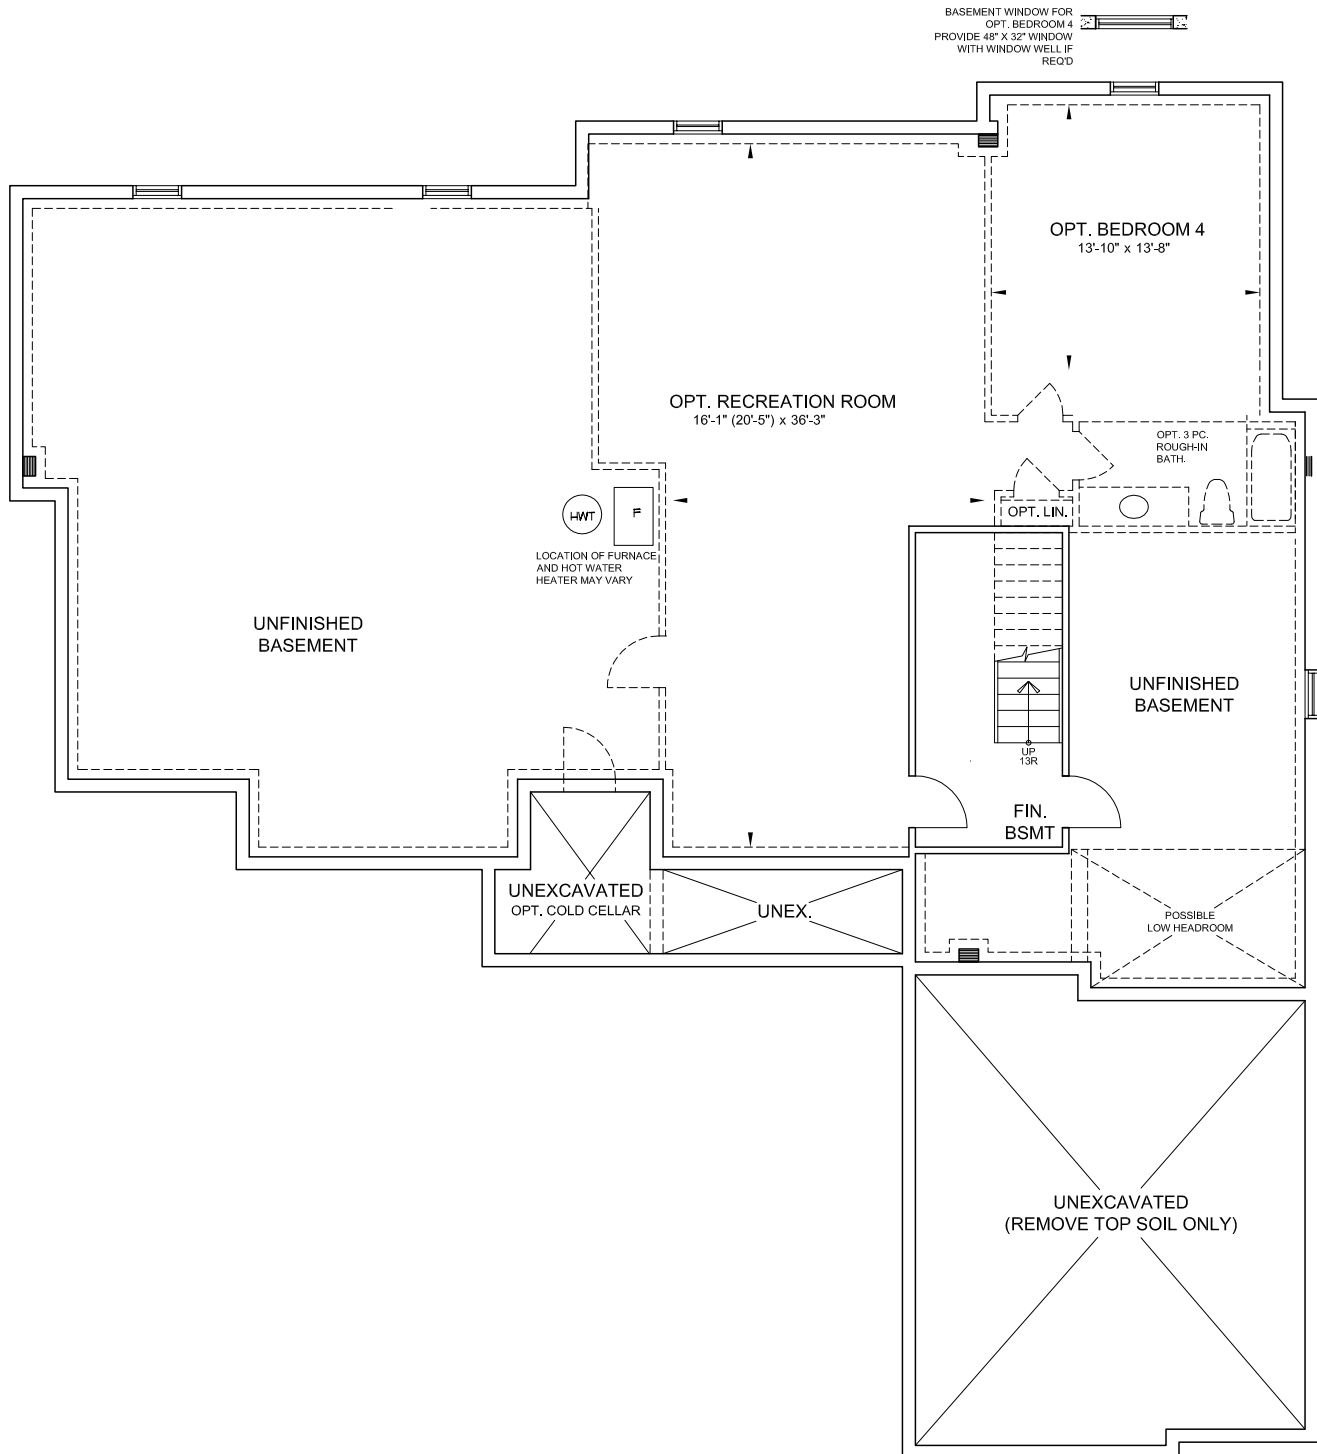

Bungalow L6

3328 sf.

Elevation B & C

Elevation B

Elevation C

myedenpark.ca

All prices, figures, sizes, specifications and information are subject to change without notice. All areas and stated dimensions are approximate. Mechanical location, actual usable floor space, living area and square footage may vary from stated floor area. Illustrations are artist's concept. E. & O. E.

14 FOURTEEN
ESTATES

Bungalow L6

3328 sf.

Basement Elev. B

Bungalow L6

3328 sf.

Ground Floor Elev. B

myedenpark.ca

CLIENT:

14 FOURTEEN
ESTATES

Bungalow L6

3328 sf.

Loft Floor Elev. B

myedenpark.ca

All prices, figures, sizes, specifications and information are subject to change without notice. All areas and stated dimensions are approximate. Mechanical location, actual usable floor space, living area and square footage may vary from stated floor area. Illustrations are artist's concept. E. & O. E.

Bungalow L6

3328 sf.

Ground Floor Elev. C

myedenpark.ca

All prices, figures, sizes, specifications and information are subject to change without notice. All areas and stated dimensions are approximate. Mechanical location, actual usable floor space, living area and square footage may vary from stated floor area. Illustrations are artist's concept. E. & O. E.