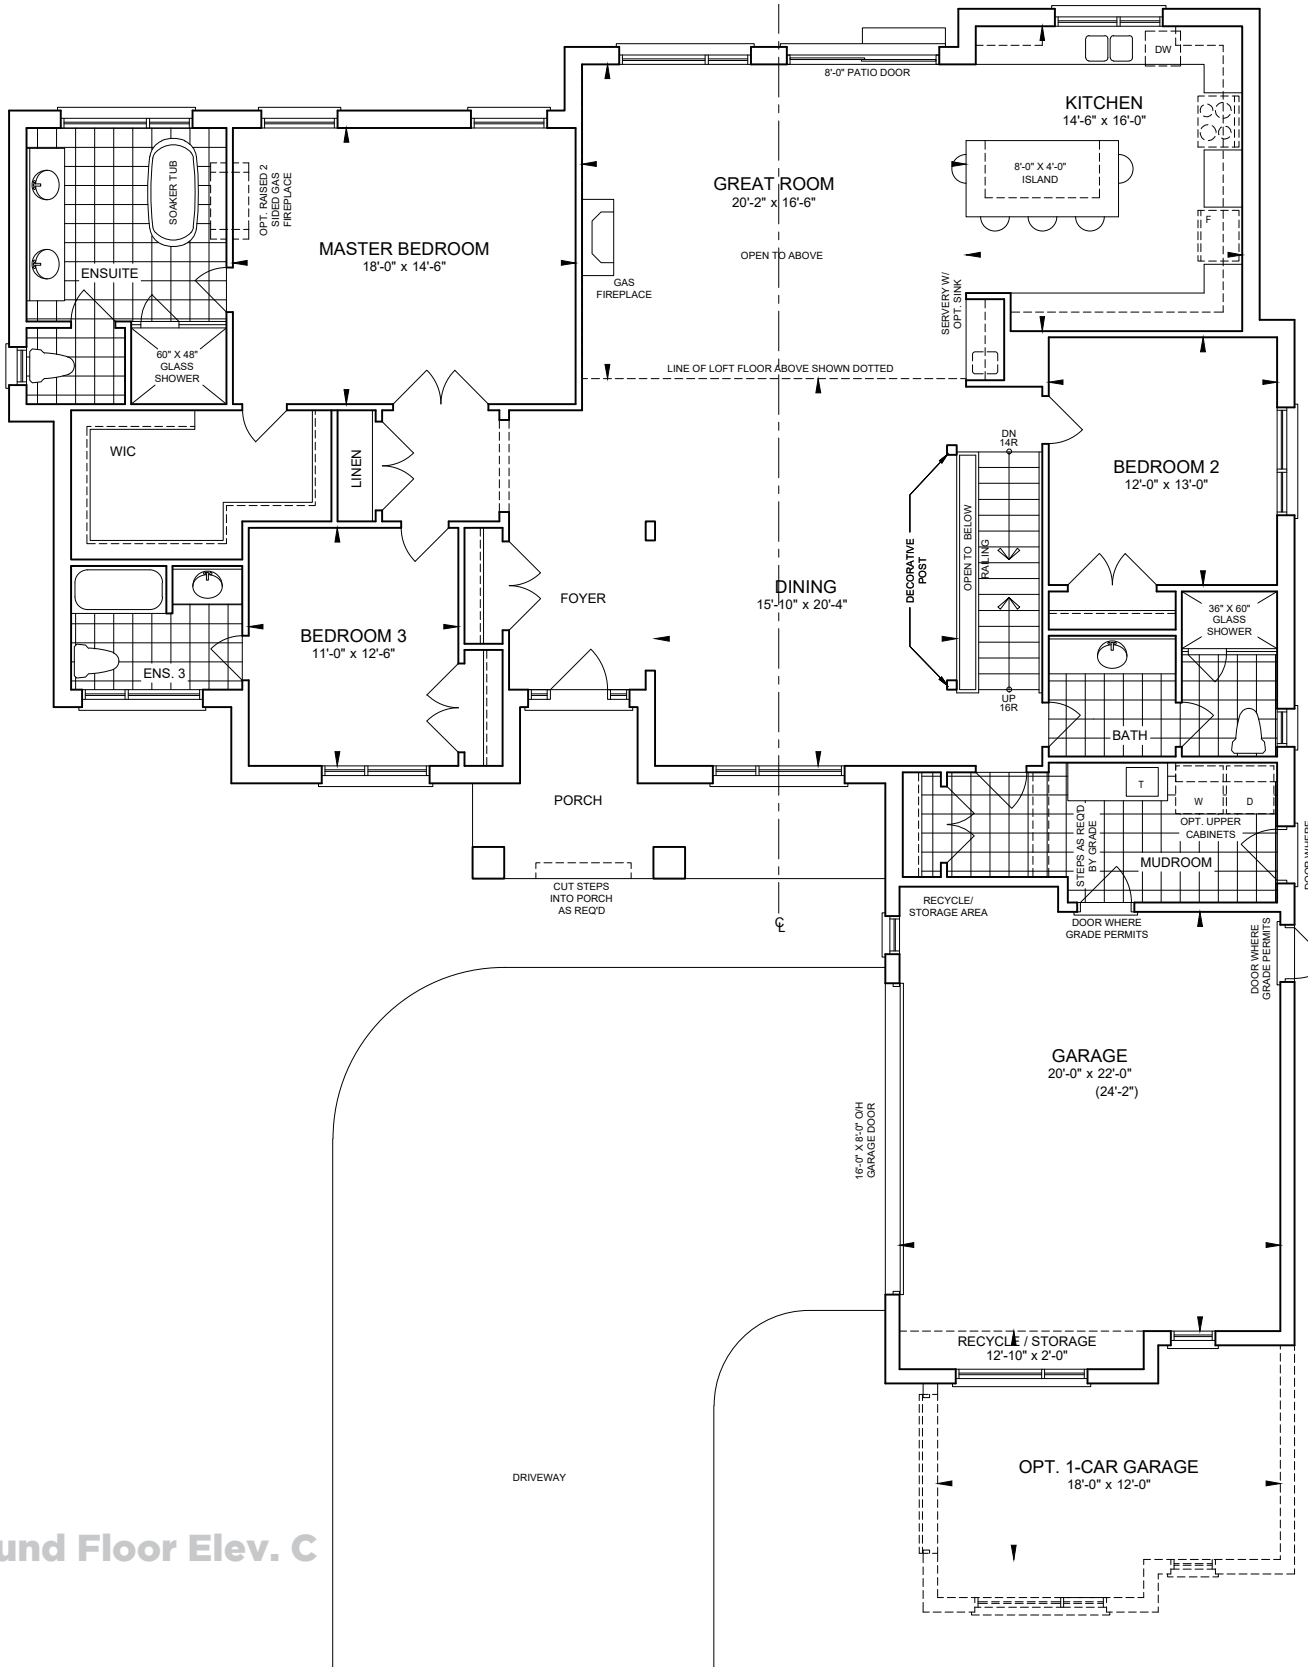

CLIENT:

14 FOURTEEN
ESTATES

Bungalow L6

3328 sf.

Loft Floor Elev. B

myedenpark.ca

All prices, figures, sizes, specifications and information are subject to change without notice. All areas and stated dimensions are approximate. Mechanical location, actual usable floor space, living area and square footage may vary from stated floor area. Illustrations are artist's concept. E. & O. E.

FOURTEEN
ESTATES

Bungalow L6

3328 sf.

Basement Elev. C

myedenpark.ca

All prices, figures, sizes, specifications and information are subject to change without notice. All areas and stated dimensions are approximate. Mechanical location, actual usable floor space, living area and square footage may vary from stated floor area. Illustrations are artist's concept. E. & O. E.

Bungalow L6

3328 sf.

Ground Floor Elev. C

myedenpark.ca

All prices, figures, sizes, specifications and information are subject to change without notice. All areas and stated dimensions are approximate. Mechanical location, actual usable floor space, living area and square footage may vary from stated floor area. Illustrations are artist's concept. E. & O. E.

14 FOURTEEN
ESTATES

Bungalow L6

3328 sf.

Loft Floor Elev. C

myedenpark.ca

All prices, figures, sizes, specifications and information are subject to change without notice. All areas and stated dimensions are approximate. Mechanical location, actual usable floor space, living area and square footage may vary from stated floor area. Illustrations are artist's concept. E. & O. E.