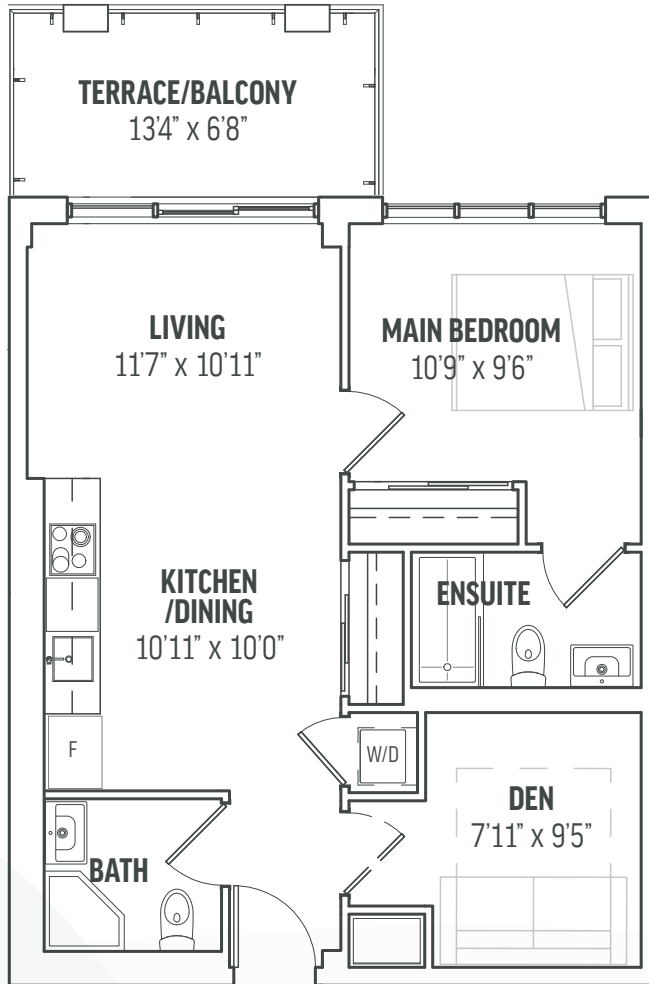

A1A

ARROWHEAD

1 BED + DEN | 2 BATH

UNITS: 210, 310, 410

673

 SQ. FT.

OUTDOOR AREA 97 SQ. FT.

LAKE SIDE[®] MUSKOKA