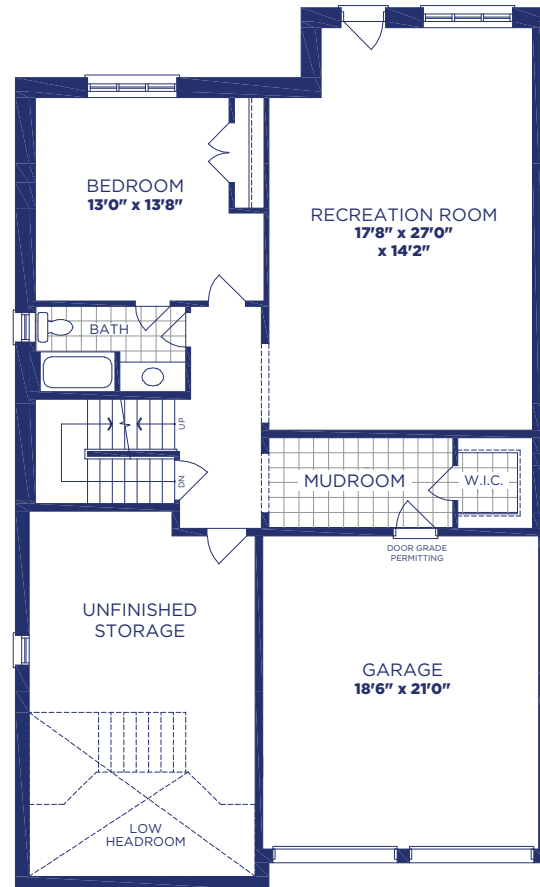

Comfort Model 4402 Elevation C 4931 SQ. FT. | Alternate Ground Floor 5183 SQ. FT.

LOWER FLOOR PLAN, EL. 'C'

GROUND FLOOR PLAN, EL. 'C'

OPT. GROUND FLOOR PLAN, EL. 'C'

Comfort Model 4402 Elevation C 4931 SQ. FT. | Alternate Ground Floor 5183 SQ. FT.

MAIN FLOOR PLAN, EL. 'C'

UPPER FLOOR PLAN, EL. 'C'