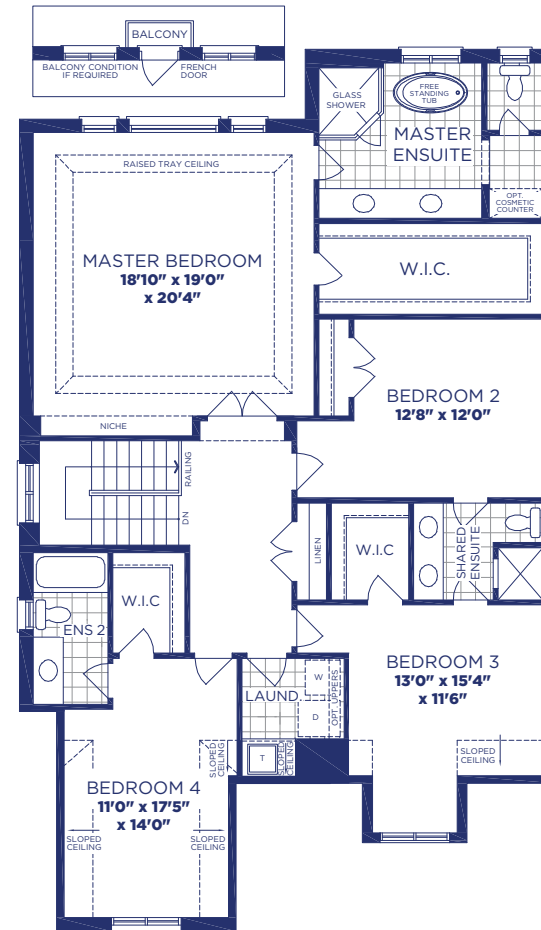

Comfort Model 4402 Elevation C 4931 SQ. FT. | Alternate Ground Floor 5183 SQ. FT.

LOWER FLOOR PLAN, EL. 'C'

GROUND FLOOR PLAN, EL. 'C'

OPT. GROUND FLOOR PLAN, EL. 'C'

Comfort Model 4402 Elevation C 4931 SQ. FT. | Alternate Ground Floor 5183 SQ. FT.

MAIN FLOOR PLAN, EL. 'C'

UPPER FLOOR PLAN, EL. 'C'