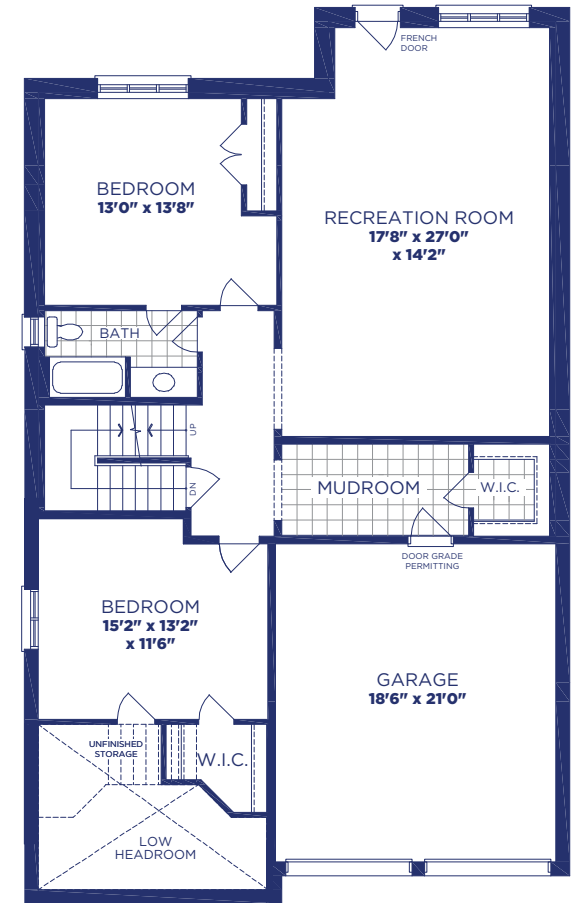

Comfort Model 4402 Elevation C 4931 SQ. FT. | Alternate Ground Floor 5183 SQ. FT.

LOWER FLOOR PLAN, EL. 'C'

GROUND FLOOR PLAN, EL. 'C'

OPT. GROUND FLOOR PLAN, EL. 'C'

Comfort Model 4402 Elevation C 4931 SQ. FT. | Alternate Ground Floor 5183 SQ. FT.

MAIN FLOOR PLAN, EL. 'C'

UPPER FLOOR PLAN, EL. 'C'