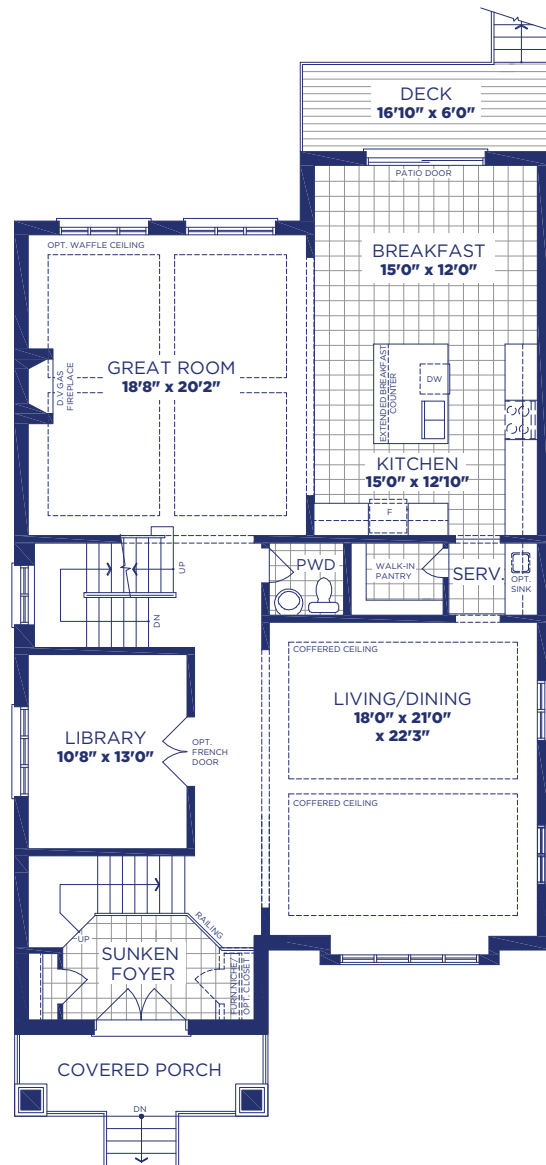

Comfort Model 4402 Elevation C 4931 SQ. FT. | Alternate Ground Floor 5183 SQ. FT.

LOWER FLOOR PLAN, EL. 'C'

GROUND FLOOR PLAN, EL. 'C'

OPT. GROUND FLOOR PLAN, EL. 'C'

Comfort Model 4402 Elevation C 4931 SQ. FT. | Alternate Ground Floor 5183 SQ. FT.

MAIN FLOOR PLAN, EL. 'C'

UPPER FLOOR PLAN, EL. 'C'