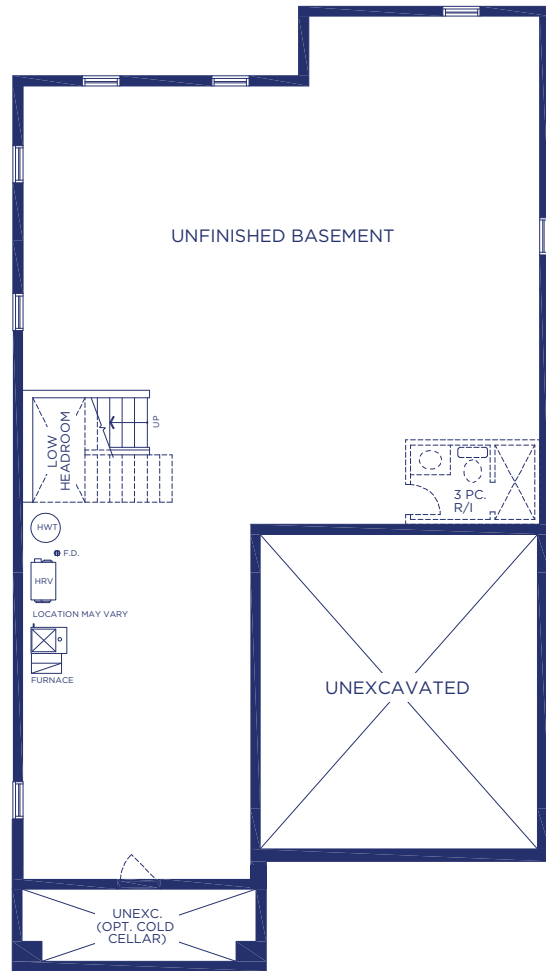

Comfort Model 4402 Elevation C 4931 SQ. FT. | Alternate Ground Floor 5183 SQ. FT.

LOWER FLOOR PLAN, EL. 'C'

GROUND FLOOR PLAN, EL. 'C'

OPT. GROUND FLOOR PLAN, EL. 'C'

Comfort Model 4402 Elevation C 4931 SQ. FT. | Alternate Ground Floor 5183 SQ. FT.

MAIN FLOOR PLAN, EL. 'C'

UPPER FLOOR PLAN, EL. 'C'