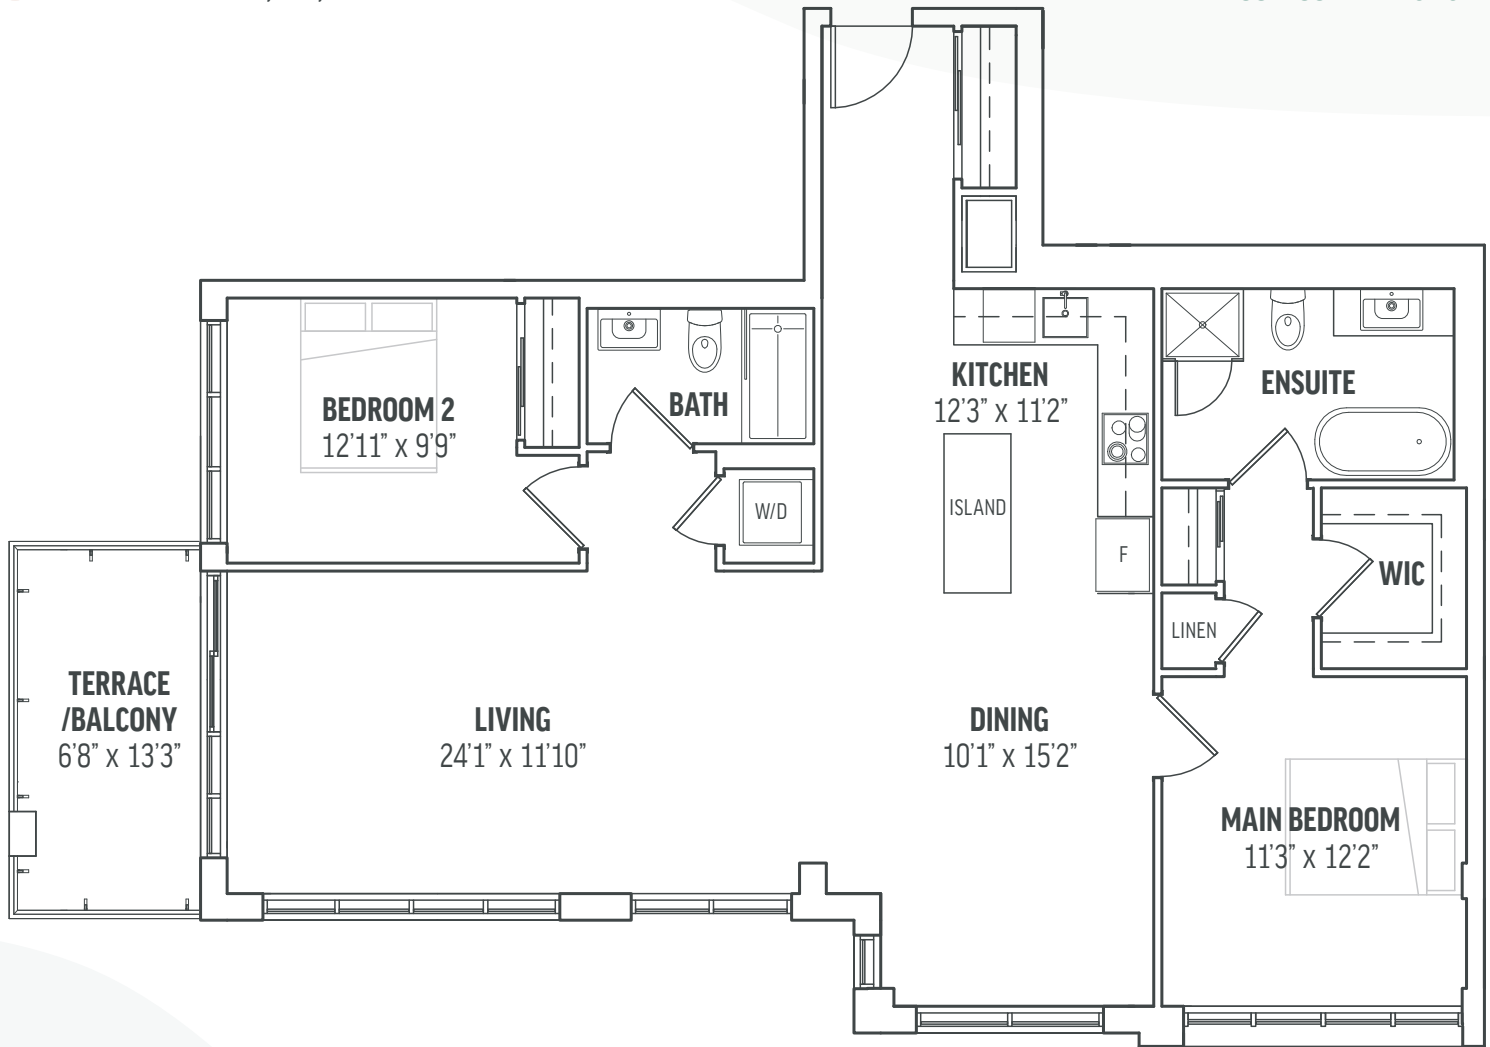

G1 ISLANDVIEW

2 BED | 2 BATH

UNITS: 205, 305, 405

1,272 SQ. FT.
OUTDOOR AREA 97 SQ. FT.

LEVEL 2

LEVEL 3

LEVEL 4

LAKE SIDE[®]
MUSKOKA