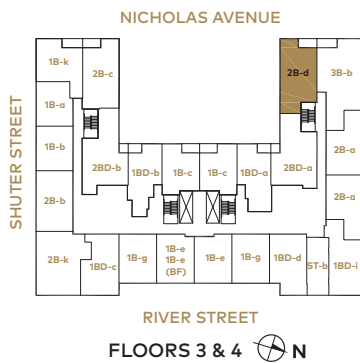

TERRACE ON FLOOR 2 ONLY  
Indoor Area: 713 sq. ft.  
Outdoor Area: 53 + 191 = 244 sq. ft.  
Total Area: 957 sq. ft.

PROUDLY MANAGED BY

**Daniels Gateway**  
RENTAL COMMUNITIES™

BUILT BY

**Daniels**  
love where you live™