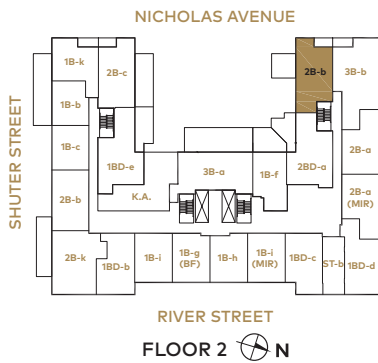

TERRACE ON FLOOR 2 ONLY  
Indoor Area: 713 sq. ft.  
Outdoor Area: 53 + 191 = 244 sq. ft.  
Total Area: 957 sq. ft.

PROUDLY MANAGED BY

**Daniels Gateway**  
RENTAL COMMUNITIES™

BUILT BY

**Daniels**  
love where you live™