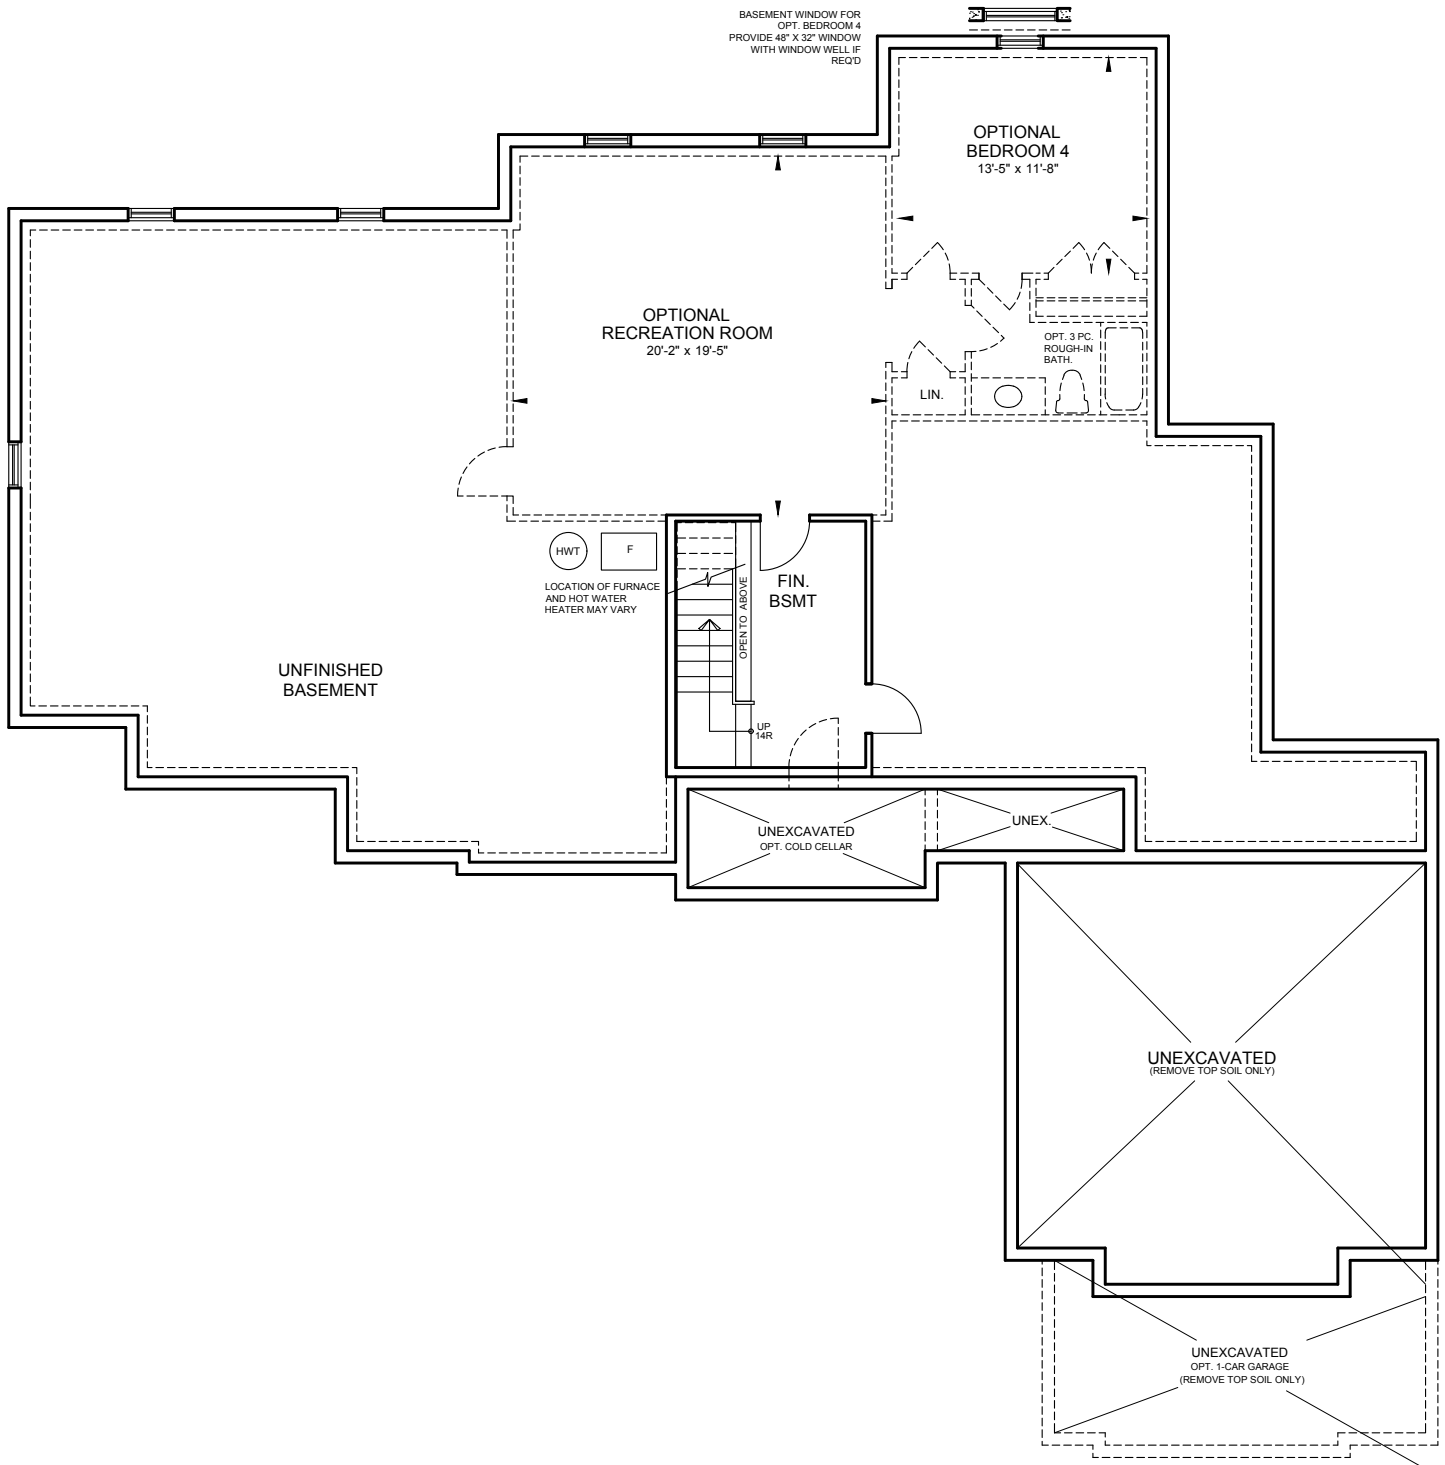

Bungalow B5

2421 sf.

Elevation B & C

Elevation B

Elevation C

myedenpark.ca

All prices, figures, sizes, specifications and information are subject to change without notice. All areas and stated dimensions are approximate. Mechanical location, actual usable floor space, living area and square footage may vary from stated floor area. Illustrations are artist's concept. E. & O. E.

**FOURTEEN
ESTATES**

Bungalow B5

2421 sf.

Basement Elev. B

Bungalow B5

2421 sf.

Ground Floor Elev. B

Bungalow B5

2421 sf.

Basement Elev. C

Bungalow B5

2421 sf.

Ground Floor Elev. C