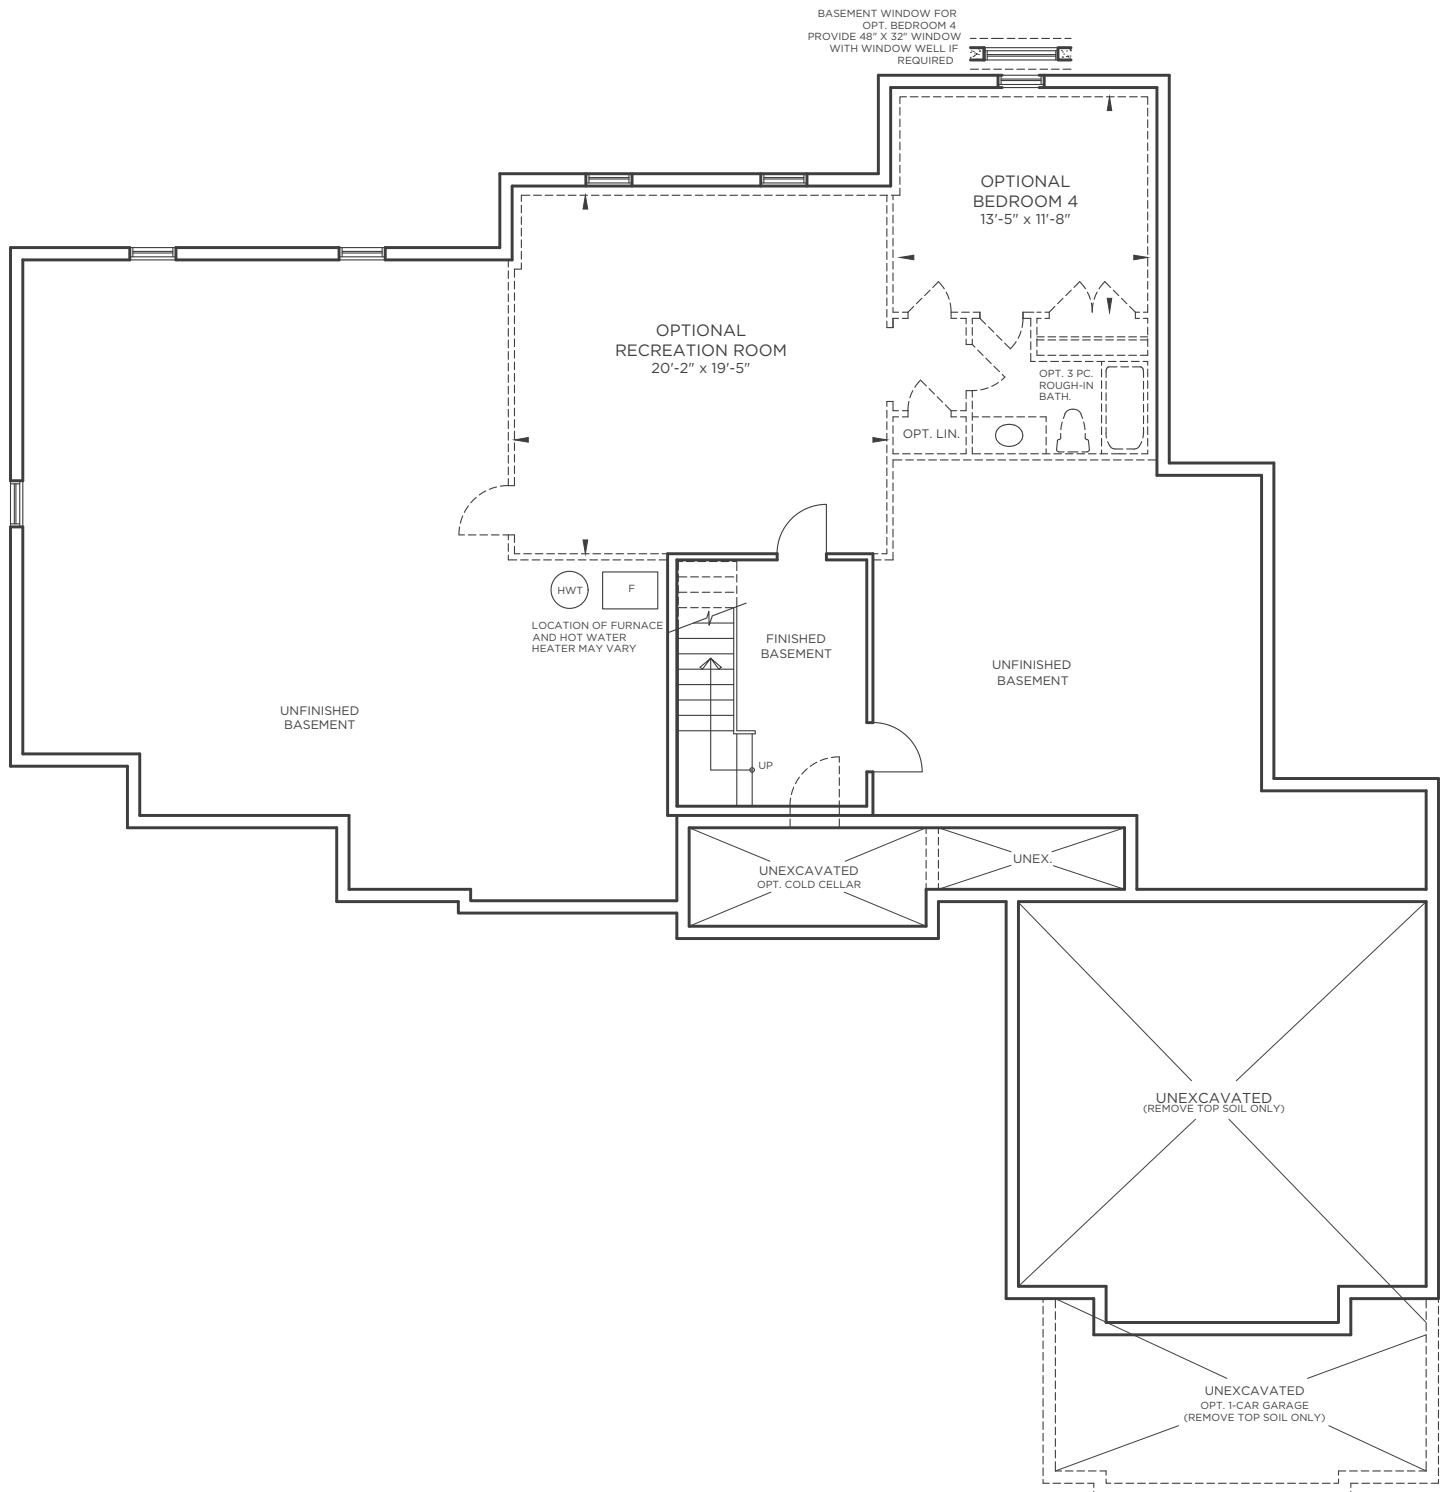

Bungalow B5

2421 sf.

Elevation B & C

Elevation B

Elevation C

myedenpark.ca

All prices, figures, sizes, specifications and information are subject to change without notice. All areas and stated dimensions are approximate. Mechanical location, actual usable floor space, living area and square footage may vary from stated floor area. Illustrations are artist's concept. E. & O. E.

**FOURTEEN
ESTATES**

Bungalow B5

2421 sf.

Basement Elev. B

Bungalow B5

2421 sf.

Ground Floor Elev. B

Bungalow B5

2421 sf.

Basement Elev. C

Bungalow B5

2421 sf.

Ground Floor Elev. C