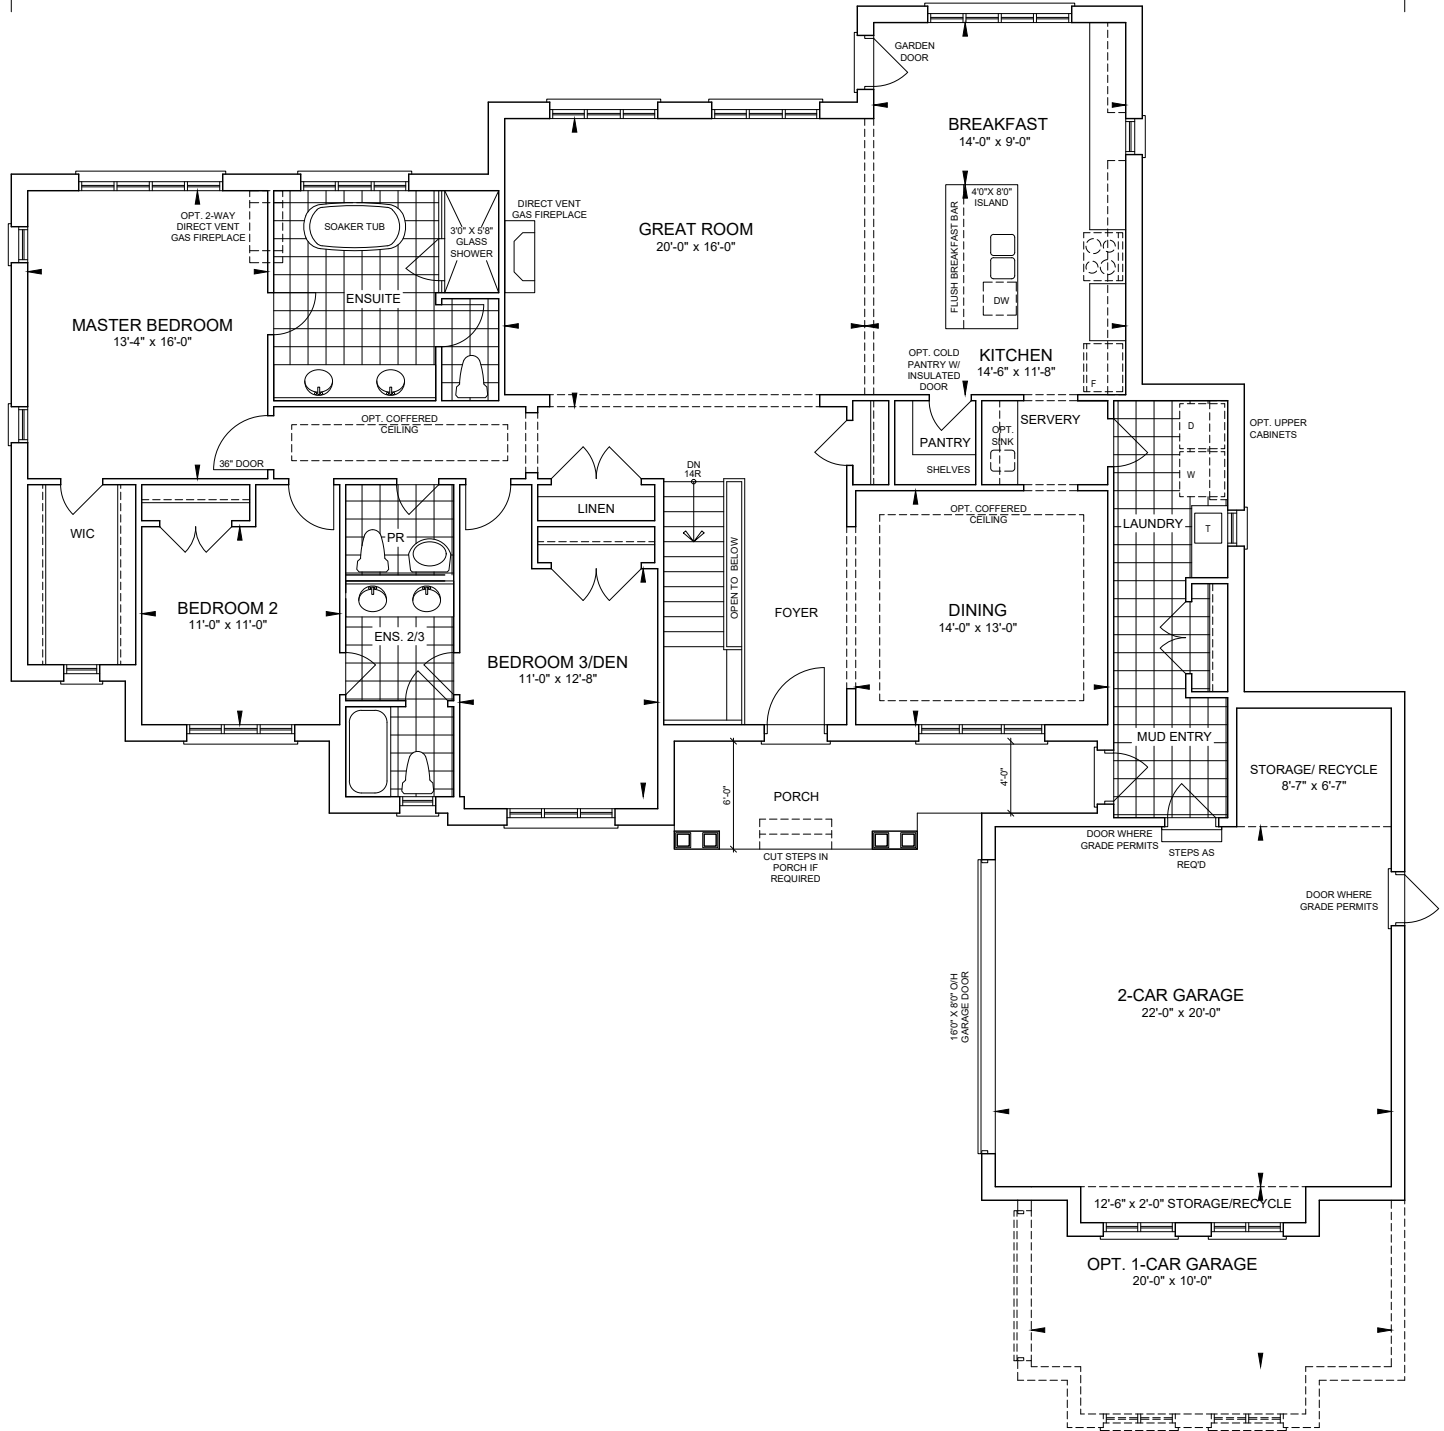

Bungalow B5

2421 sf.

Elevation B & C

Elevation B

Elevation C

myedenpark.ca

All prices, figures, sizes, specifications and information are subject to change without notice. All areas and stated dimensions are approximate. Mechanical location, actual usable floor space, living area and square footage may vary from stated floor area. Illustrations are artist's concept. E. & O. E.

**FOURTEEN
ESTATES**

Bungalow B5

2421 sf.

Basement Elev. B

Bungalow B5

2421 sf.

Ground Floor Elev. B

Bungalow B5

2421 sf.

Basement Elev. C

Bungalow B5

2421 sf.

Ground Floor Elev. C