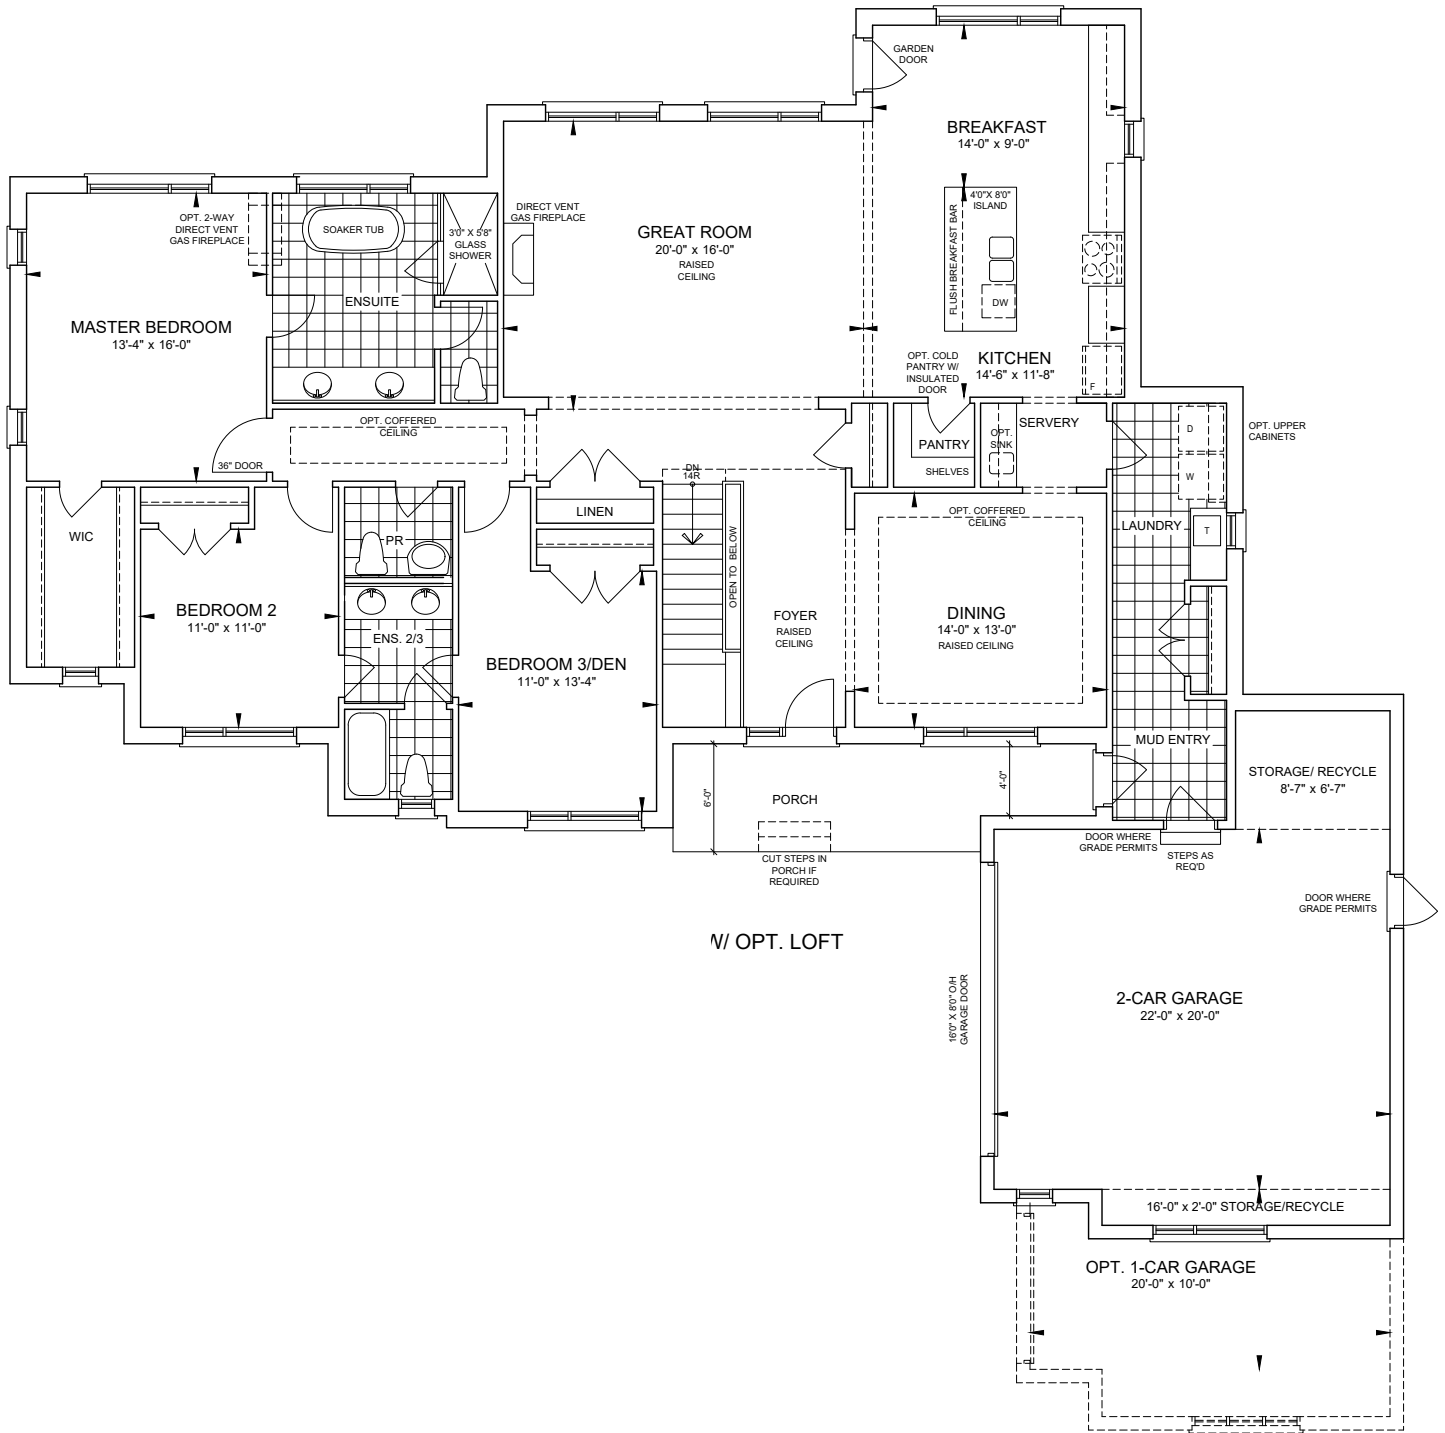

Bungalow B5

2421 sf.

Elevation B & C

Elevation B

Elevation C

myedenpark.ca

All prices, figures, sizes, specifications and information are subject to change without notice. All areas and stated dimensions are approximate. Mechanical location, actual usable floor space, living area and square footage may vary from stated floor area. Illustrations are artist's concept. E. & O. E.

**FOURTEEN
ESTATES**

Bungalow B5

2421 sf.

Basement Elev. B

Bungalow B5

2421 sf.

Ground Floor Elev. B

Bungalow B5

2421 sf.

Basement Elev. C

Bungalow B5

2421 sf.

Ground Floor Elev. C