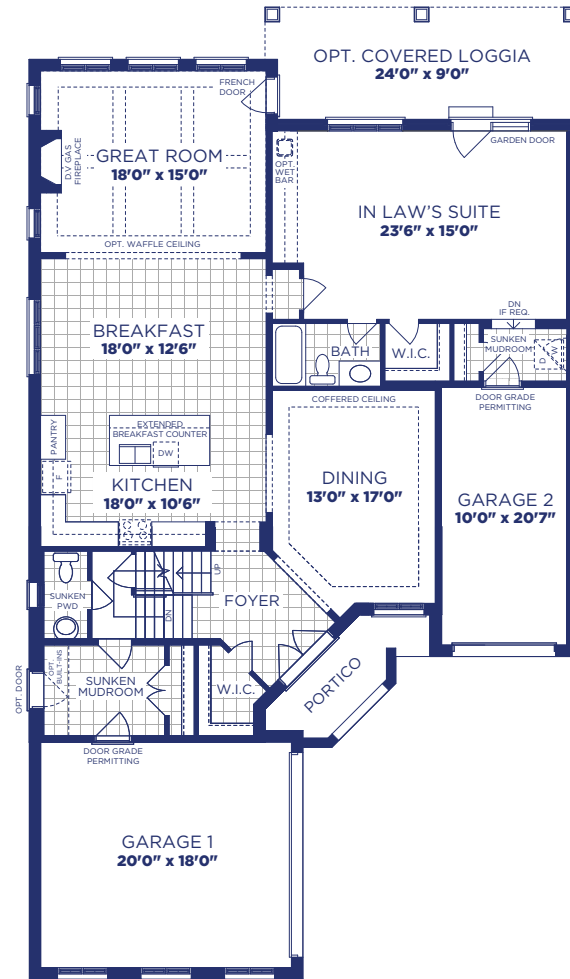

50' Flexhouz™ Model 5004 Elevation B 4199 SQ. FT.

LOWER FLOOR PLAN, EL. 'B'

STANDARD MAIN FLOOR PLAN, EL. 'B'

OPT. MAIN FLOOR PLAN, EL. 'B'

UPPER FLOOR PLAN, EL. 'B'