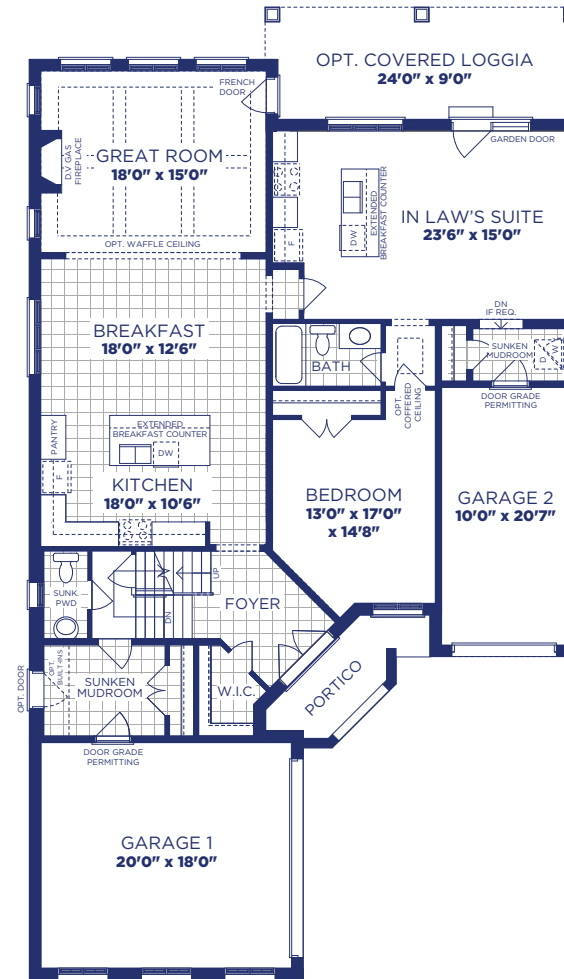

50' Flexhouz™ Model 5004 Elevation B 4199 SQ. FT.

LOWER FLOOR PLAN, EL. 'B'

STANDARD MAIN FLOOR PLAN, EL. 'B'

OPT. MAIN FLOOR PLAN, EL. 'B'

UPPER FLOOR PLAN, EL. 'B'