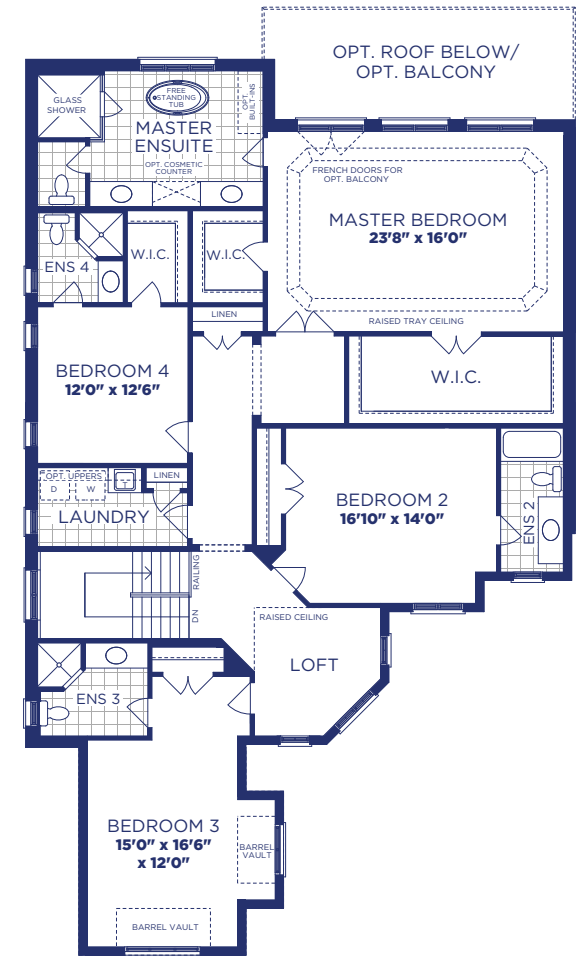

50' Flexhouz™ Model 5004 Elevation B 4199 SQ. FT.

LOWER FLOOR PLAN, EL. 'B'

STANDARD MAIN FLOOR PLAN, EL. 'B'

OPT. MAIN FLOOR PLAN, EL. 'B'

UPPER FLOOR PLAN, EL. 'B'