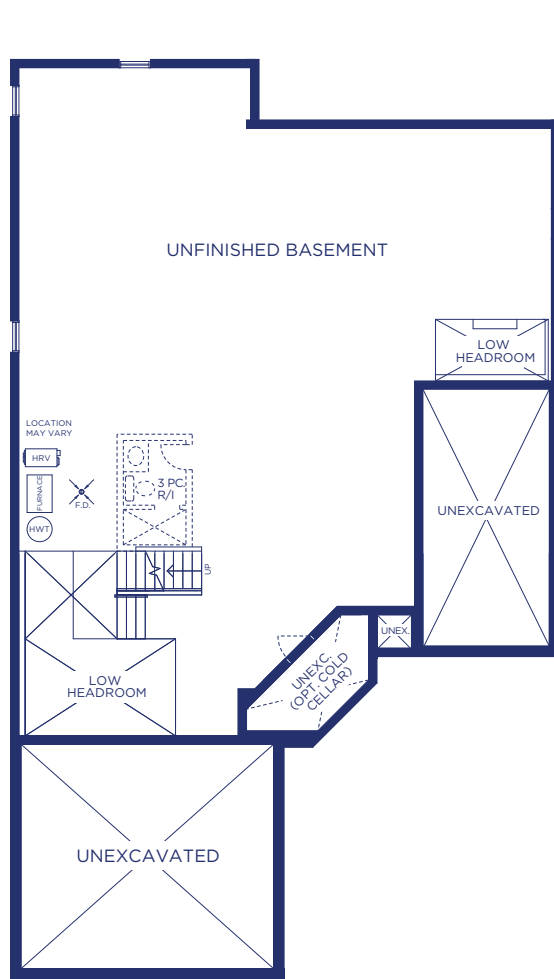

50' Flexhouz™ Model 5004 Elevation B 4199 SQ. FT.

LOWER FLOOR PLAN, EL. 'B'

STANDARD MAIN FLOOR PLAN, EL. 'B'

OPT. MAIN FLOOR PLAN, EL. 'B'

UPPER FLOOR PLAN, EL. 'B'