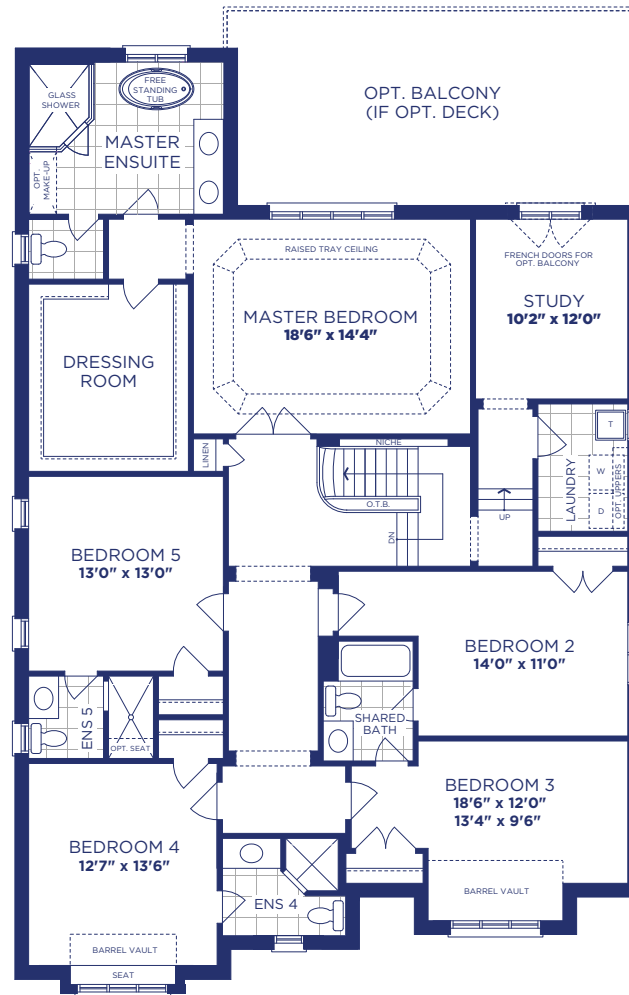

Today Model 5002 Elevation B
ALTERNATE MAIN AND UPPER FLOOR 4004 SQ. FT. | 5 Bedroom | 4.5 Bath

ALTERNATE MAIN FLOOR PLAN
 WITH STUDY, EL. 'B'

ALTERNATE UPPER FLOOR PLAN
 WITH STUDY, EL 'B'