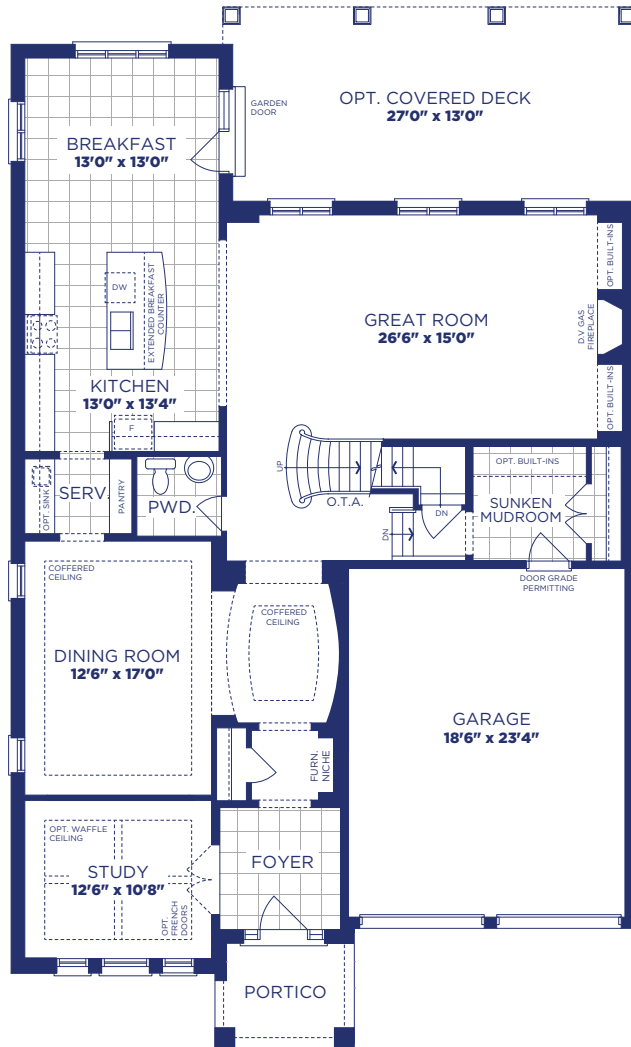

Today Model 5002 Elevation B
ALTERNATE MAIN AND UPPER FLOOR 4004 SQ. FT. | 5 Bedroom | 4.5 Bath

ALTERNATE MAIN FLOOR PLAN
 WITH STUDY, EL. 'B'

ALTERNATE UPPER FLOOR PLAN
 WITH STUDY, EL 'B'