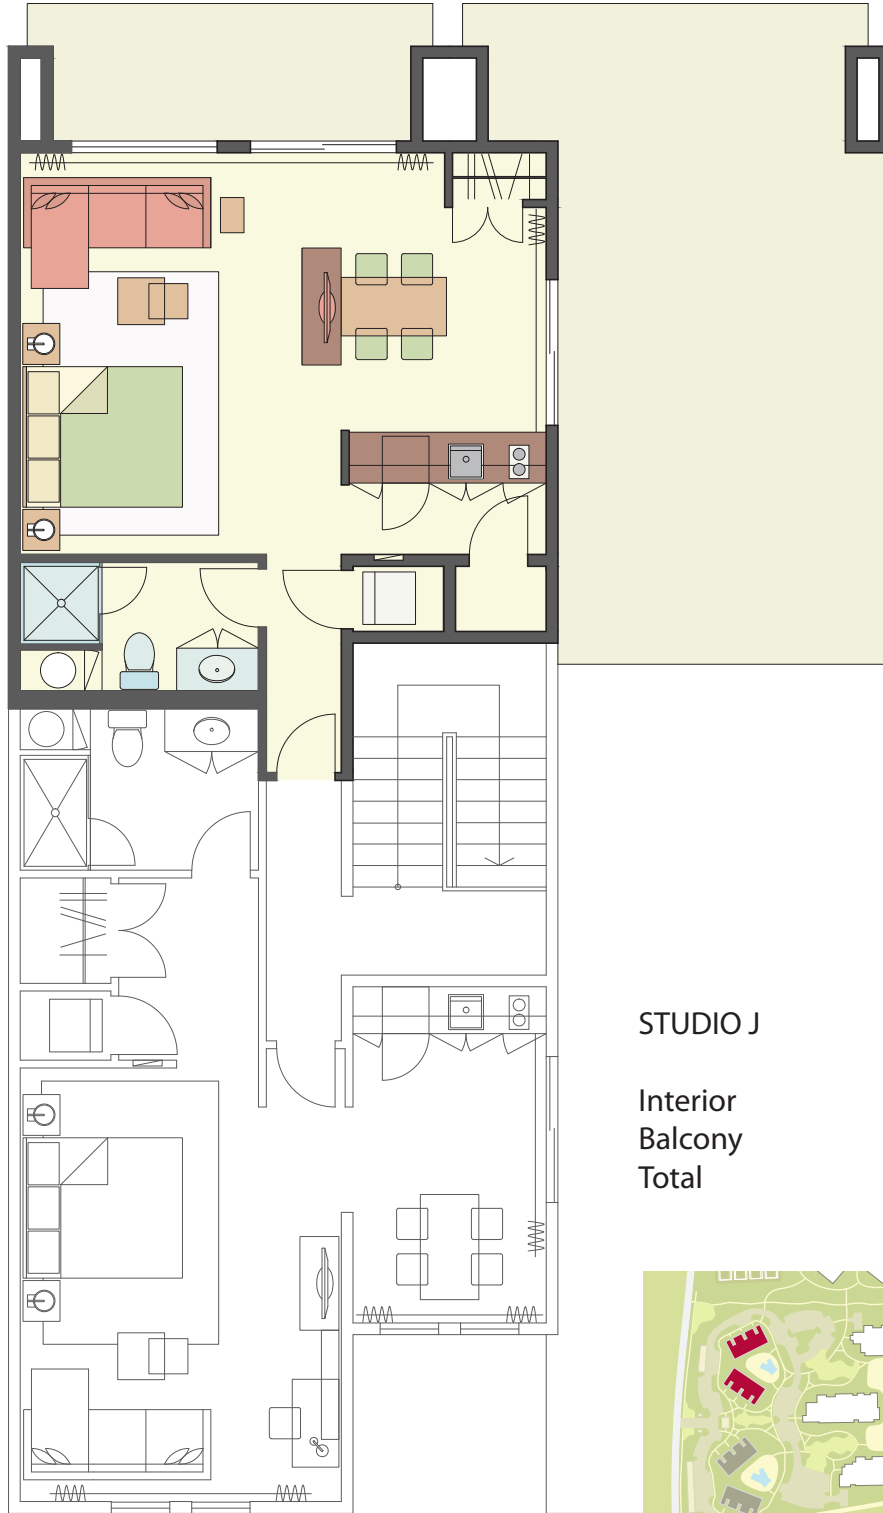

RESIDENCE STYLE "J"

STUDIO J

Interior
Balcony
Total

Sq. ft
506
558
1064