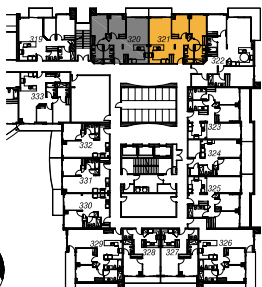

HURON

910 SQ. FT. | TWO BEDROOM

TRINITY RAVINE TOWERS

PODIUM - SUITES 222, 320, 420
SUITES 223, 321, 421
(REVERSE FLOOR PLAN)

DISCLAIMER: All prices, figures, sizes, specifications and information are subject to change without notice. All areas and stated dimensions are approximate. Actual usable floorspace, living area and square footage may vary from stated floor area. The unit shown may be the reverse of the unit purchased. E. & O. E.