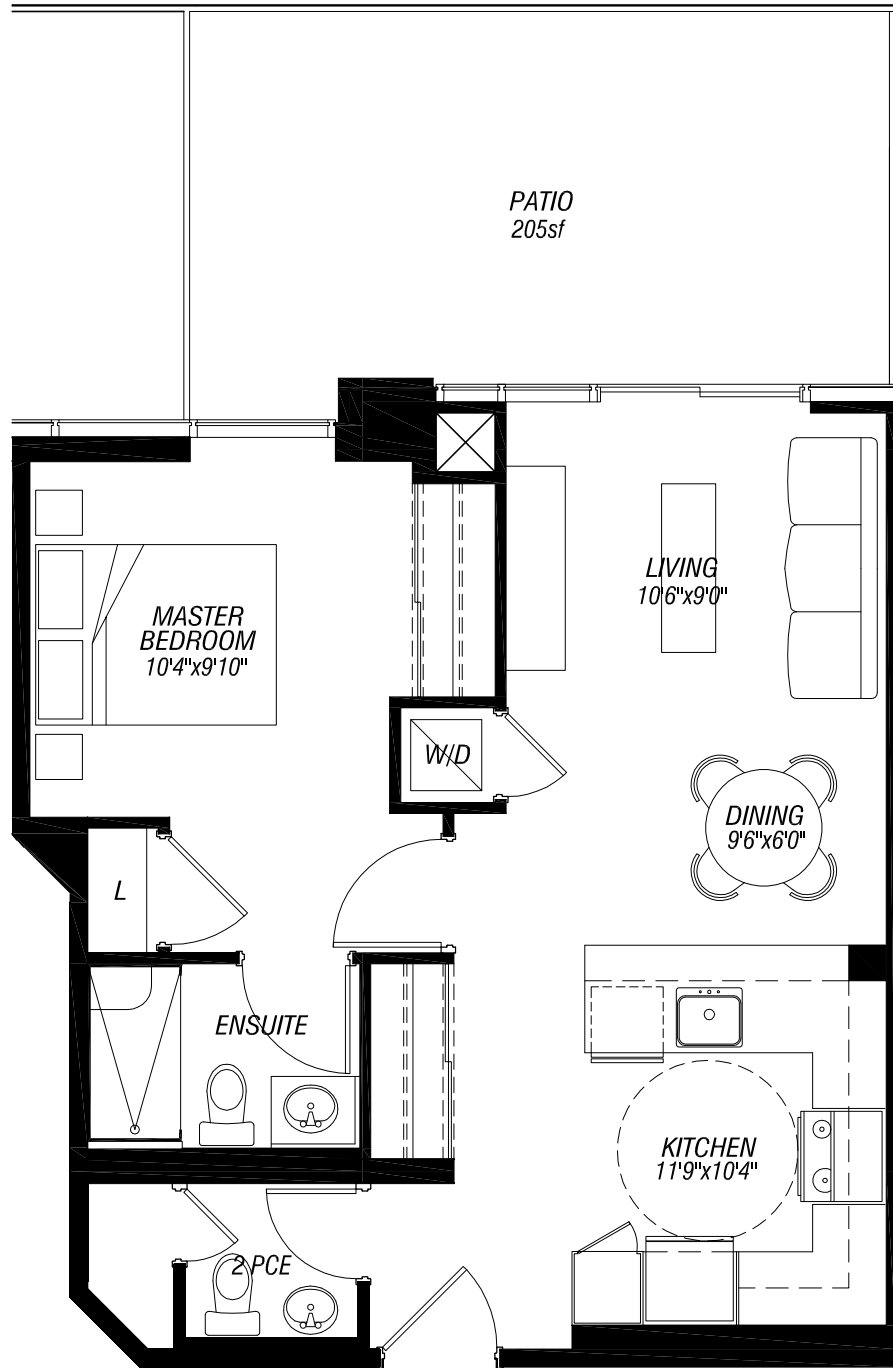

# OLIVE

609 SQ. FT. | ONE BEDROOM

TOWER 2 - SUITE 503

TRINITY RAVINE TOWERS

DISCLAIMER: All prices, figures, sizes, specifications and information are subject to change without notice. All areas and stated dimensions are approximate. Actual usable floorspace, living area and square footage may vary from stated floor area. The unit shown may be the reverse of the unit purchased. E. & O. E.