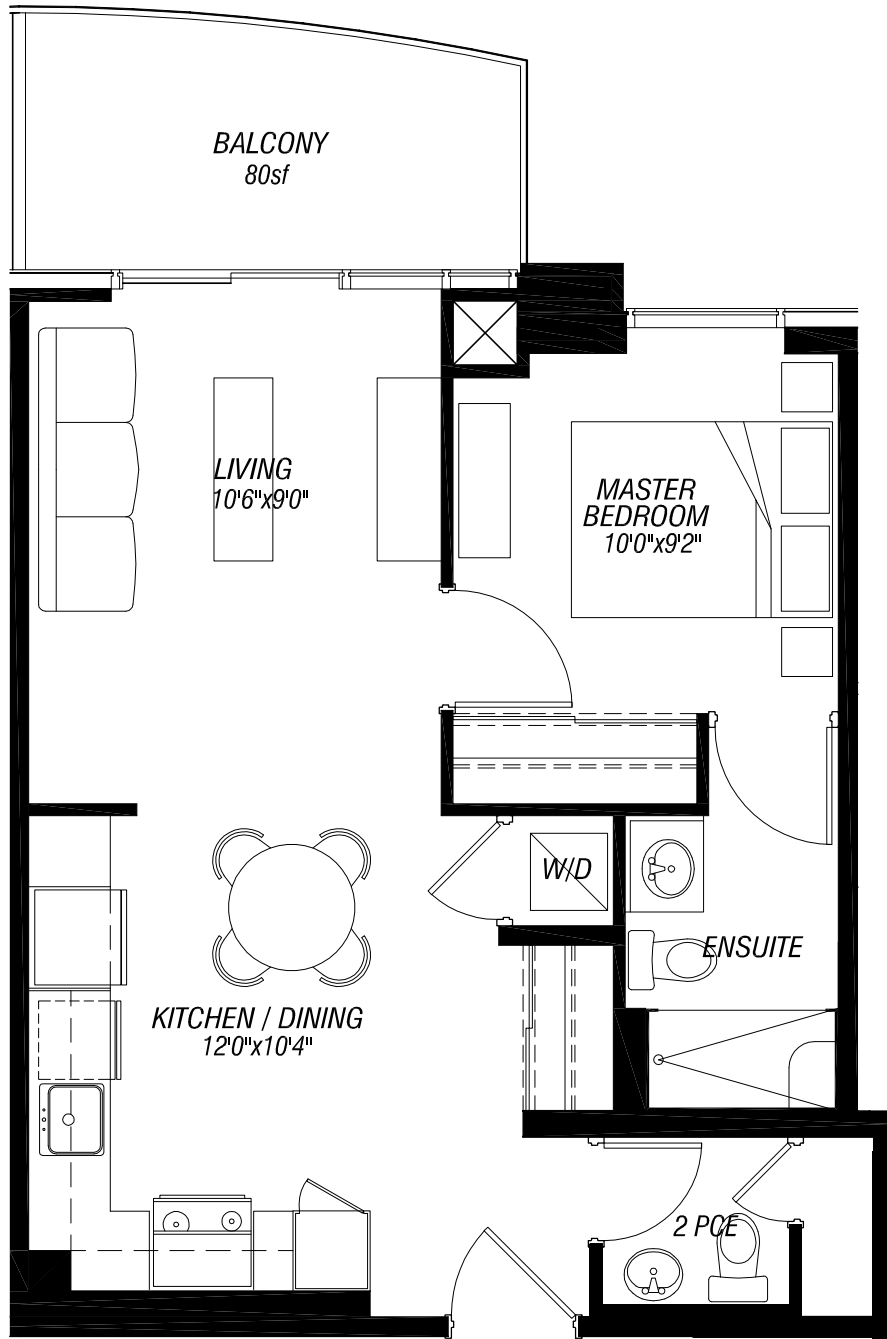

# ASPEN

565 SQ. FT. | ONE BEDROOM

TRINITY RAVINE TOWERS

SUITE 02 ON FLOORS 6 & UP

DISCLAIMER: All prices, figures, sizes, specifications and information are subject to change without notice. All areas and stated dimensions are approximate. Actual usable floorspace, living area and square footage may vary from stated floor area. The unit shown may be the reverse of the unit purchased. E. & O. E.