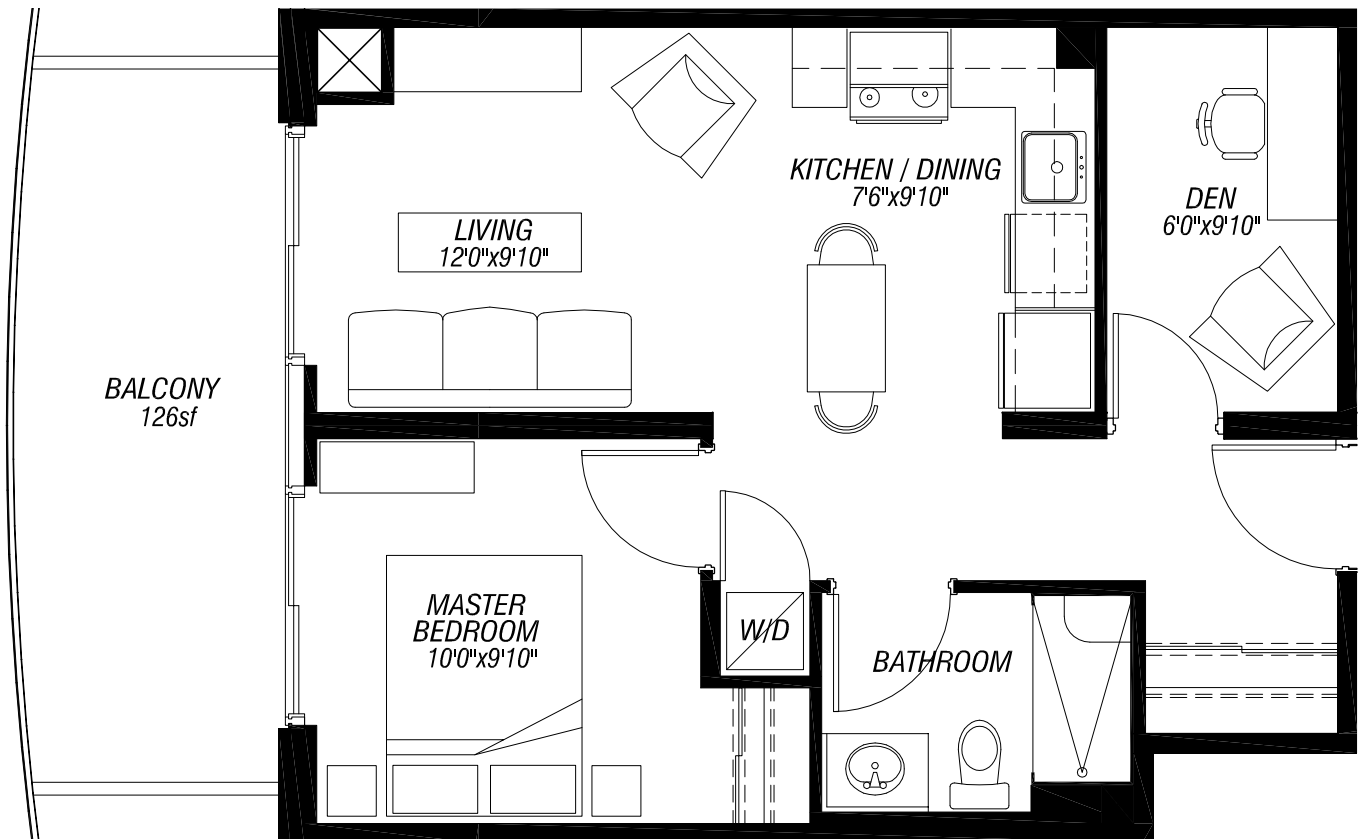

# BIRCH

555 SQ. FT. | ONE BEDROOM + DEN

DEN - SUITE 505 ONLY  
(553 SQ. FT.)

TOWER 2 - SUITE 505

SUITE 05 ON FLOORS 6 & UP

TRINITY RAVINE TOWERS

DISCLAIMER: All prices, figures, sizes, specifications and information are subject to change without notice. All areas and stated dimensions are approximate. Actual usable floorspace, living area and square footage may vary from stated floor area. The unit shown may be the reverse of the unit purchased. E. & O. E.