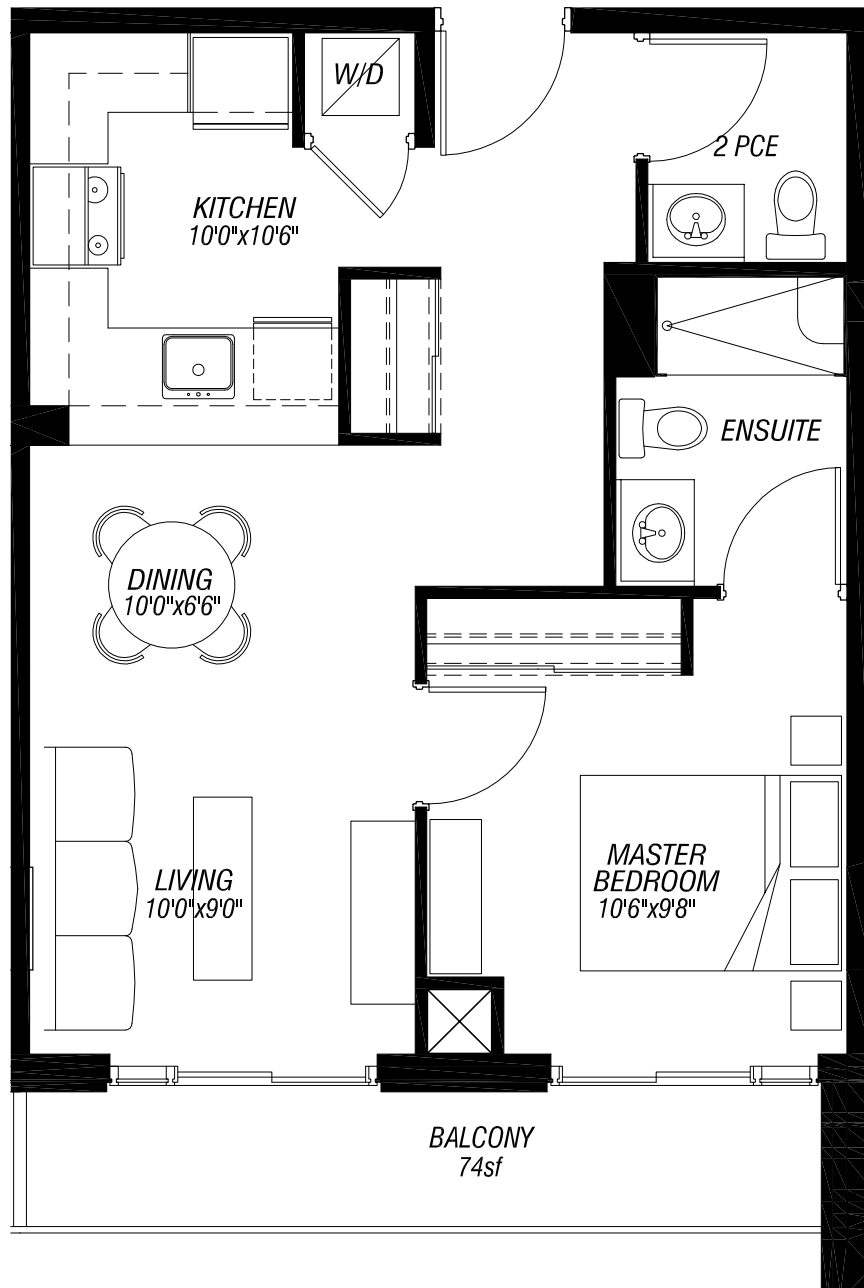

# ROUSSEAU

585 SQ. FT. | ONE BEDROOM

TRINITY RAVINE TOWERS

PODIUM - SUITES 229, 327, 427  
SUITES 230, 328, 428  
(REVERSE FLOOR PLAN)

DISCLAIMER: All prices, figures, sizes, specifications and information are subject to change without notice. All areas and stated dimensions are approximate. Actual usable floorspace, living area and square footage may vary from stated floor area. The unit shown may be the reverse of the unit purchased. E. & O. E.