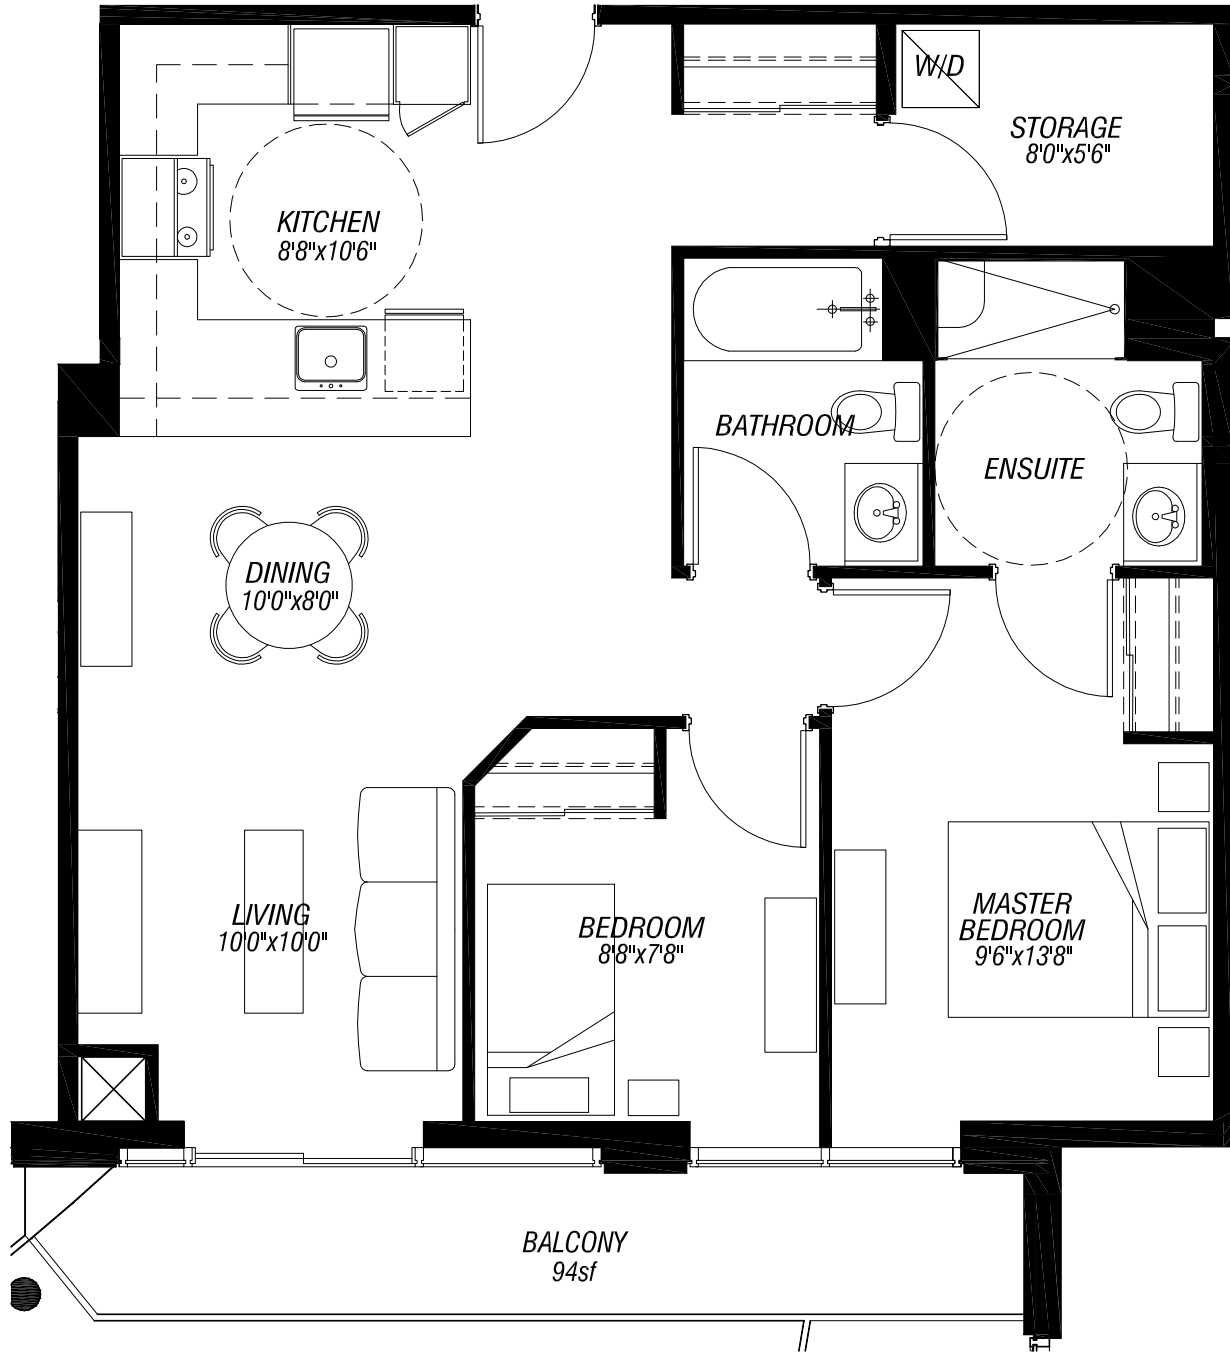

# SIMCO

856 SQ. FT. | TWO BEDROOM

PODIUM - SUITES 235, 333, 433

TRINITY RAVINE TOWERS

DISCLAIMER: All prices, figures, sizes, specifications and information are subject to change without notice. All areas and stated dimensions are approximate. Actual usable floorspace, living area and square footage may vary from stated floor area. The unit shown may be the reverse of the unit purchased. E. & O. E.