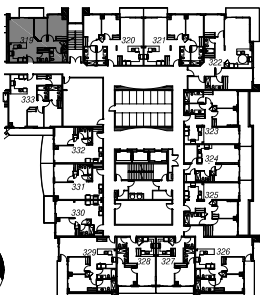

# SIMCO

856 SQ. FT. | TWO BEDROOM

PODIUM - SUITES 235, 333, 433

TRINITY RAVINE TOWERS

DISCLAIMER: All prices, figures, sizes, specifications and information are subject to change without notice. All areas and stated dimensions are approximate. Actual usable floorspace, living area and square footage may vary from stated floor area. The unit shown may be the reverse of the unit purchased. E. & O. E.