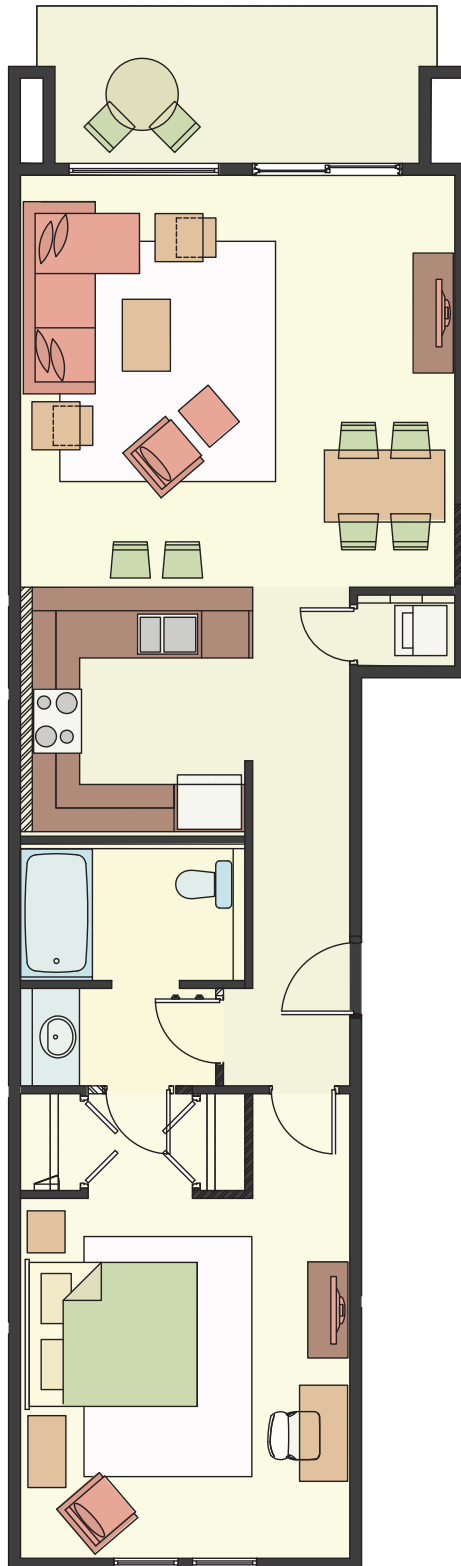

RESIDENCE STYLE "A"

ONE-BEDROOM A

	Sq. ft
Interior	900
Balcony	90
Total	990