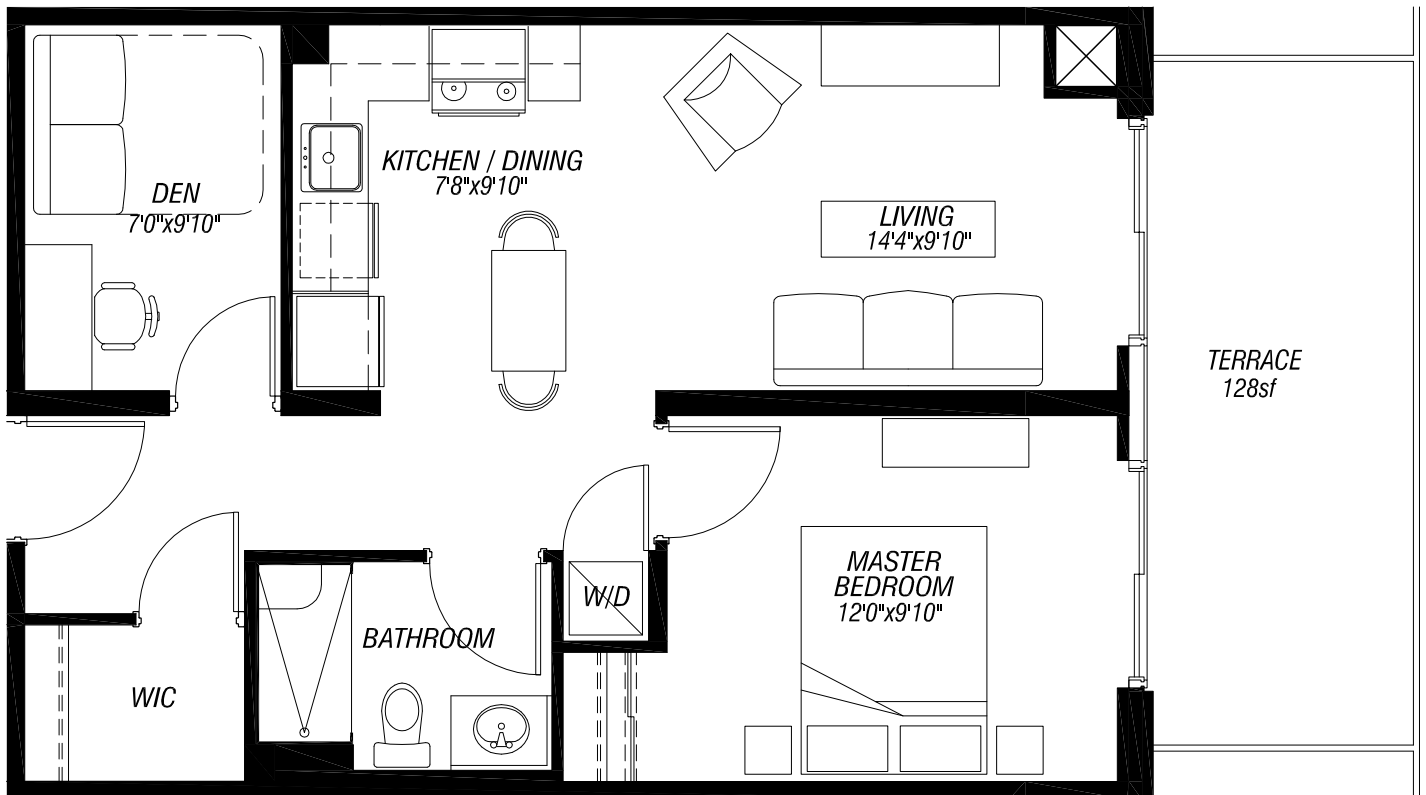

ONTARIO

635 SQ. FT. | ONE BEDROOM + DEN

PODIUM - SUITES 226, 324, 424

TRINITY RAVINE TOWERS

DISCLAIMER: All prices, figures, sizes, specifications and information are subject to change without notice. All areas and stated dimensions are approximate. Actual usable floorspace, living area and square footage may vary from stated floor area. The unit shown may be the reverse of the unit purchased. E. & O. E.