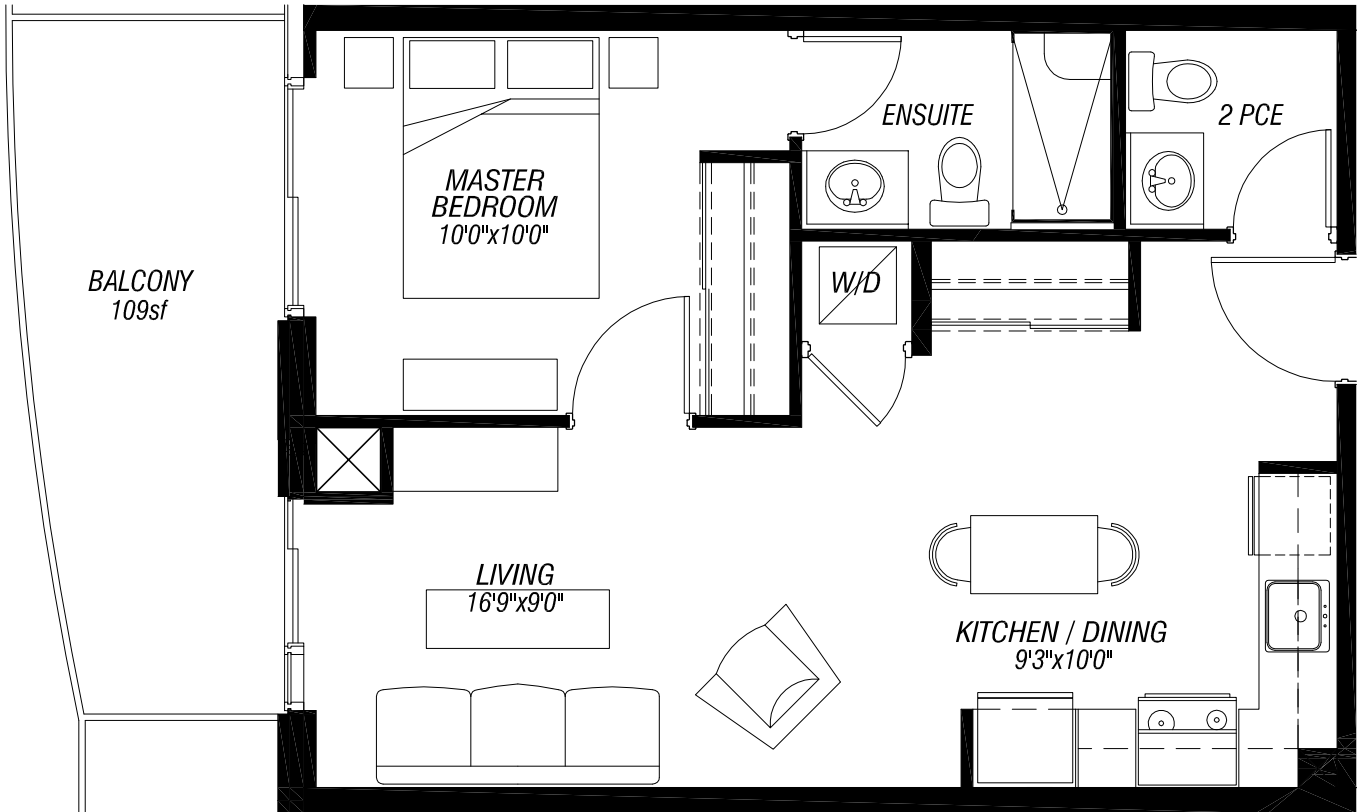

RIDEAU

544 SQ. FT. | ONE BEDROOM

TRINITY RAVINE TOWERS

PODIUM - SUITES 233, 331, 431
 SUITES 234, 332, 432
 (REVERSE BALCONY)

DISCLAIMER: All prices, figures, sizes, specifications and information are subject to change without notice. All areas and stated dimensions are approximate. Actual usable floorspace, living area and square footage may vary from stated floor area. The unit shown may be the reverse of the unit purchased. E. & O. E.