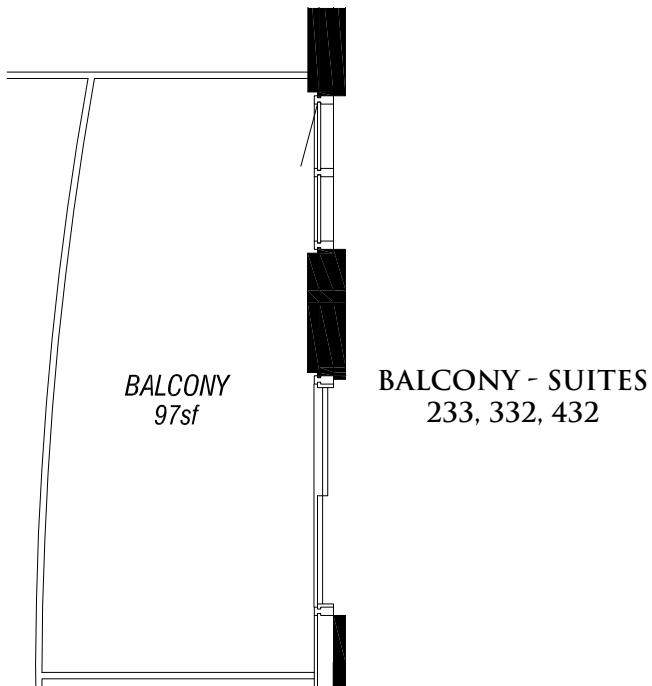

RIDEAU

544 SQ. FT. | ONE BEDROOM

TRINITY RAVINE TOWERS

PODIUM - SUITES 233, 331, 431
 SUITES 234, 332, 432
 (REVERSE BALCONY)

DISCLAIMER: All prices, figures, sizes, specifications and information are subject to change without notice. All areas and stated dimensions are approximate. Actual usable floorspace, living area and square footage may vary from stated floor area. The unit shown may be the reverse of the unit purchased. E. & O. E.