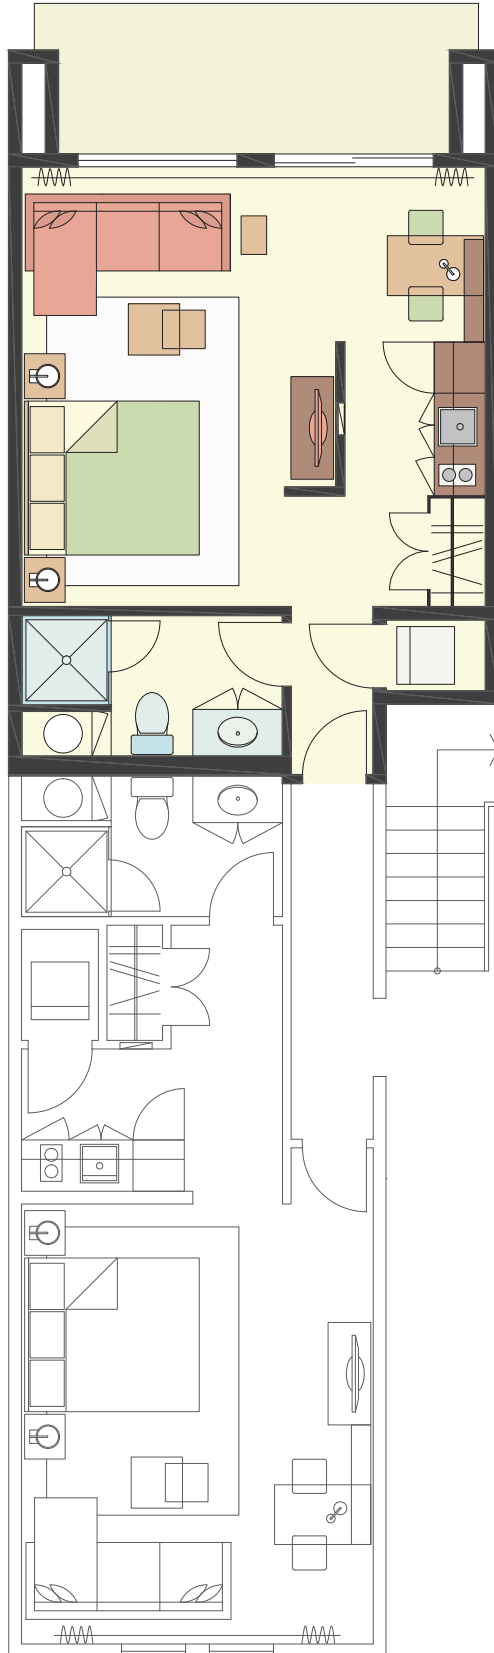

RESIDENCE STYLE "H"

STUDIO H

	Sq. ft
Interior	408
Balcony	92
Total	500