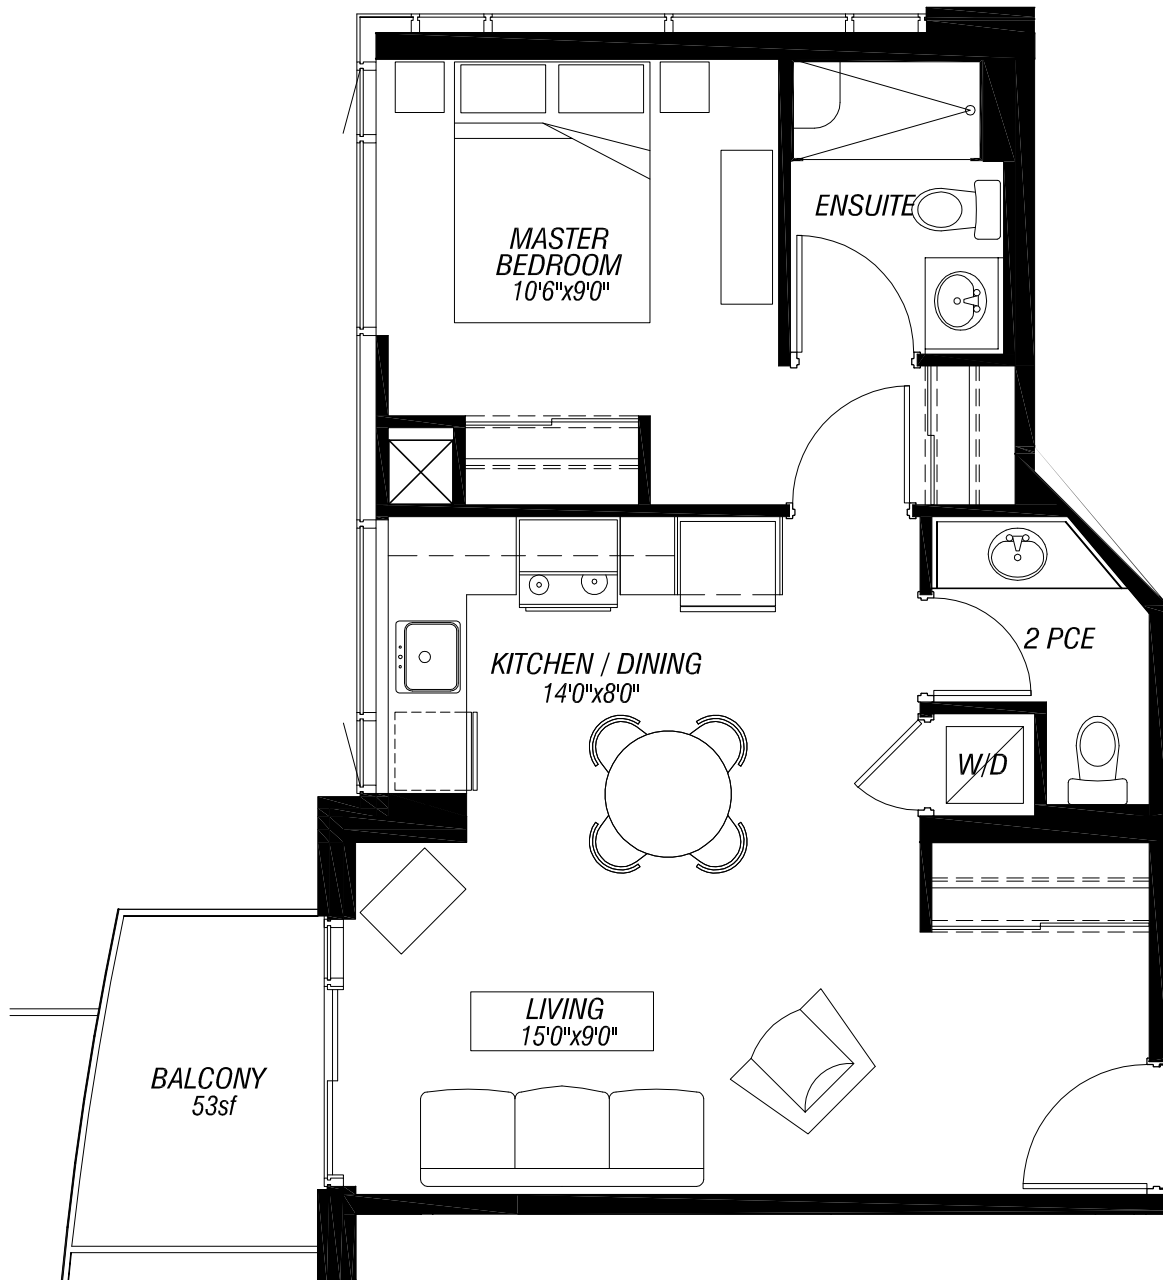

BALSAM

587 SQ. FT. | ONE BEDROOM

TOWER 2 - SUITE 504

TRINITY RAVINE TOWERS

DISCLAIMER: All prices, figures, sizes, specifications and information are subject to change without notice. All areas and stated dimensions are approximate. Actual usable floorspace, living area and square footage may vary from stated floor area. The unit shown may be the reverse of the unit purchased. E. & O. E.