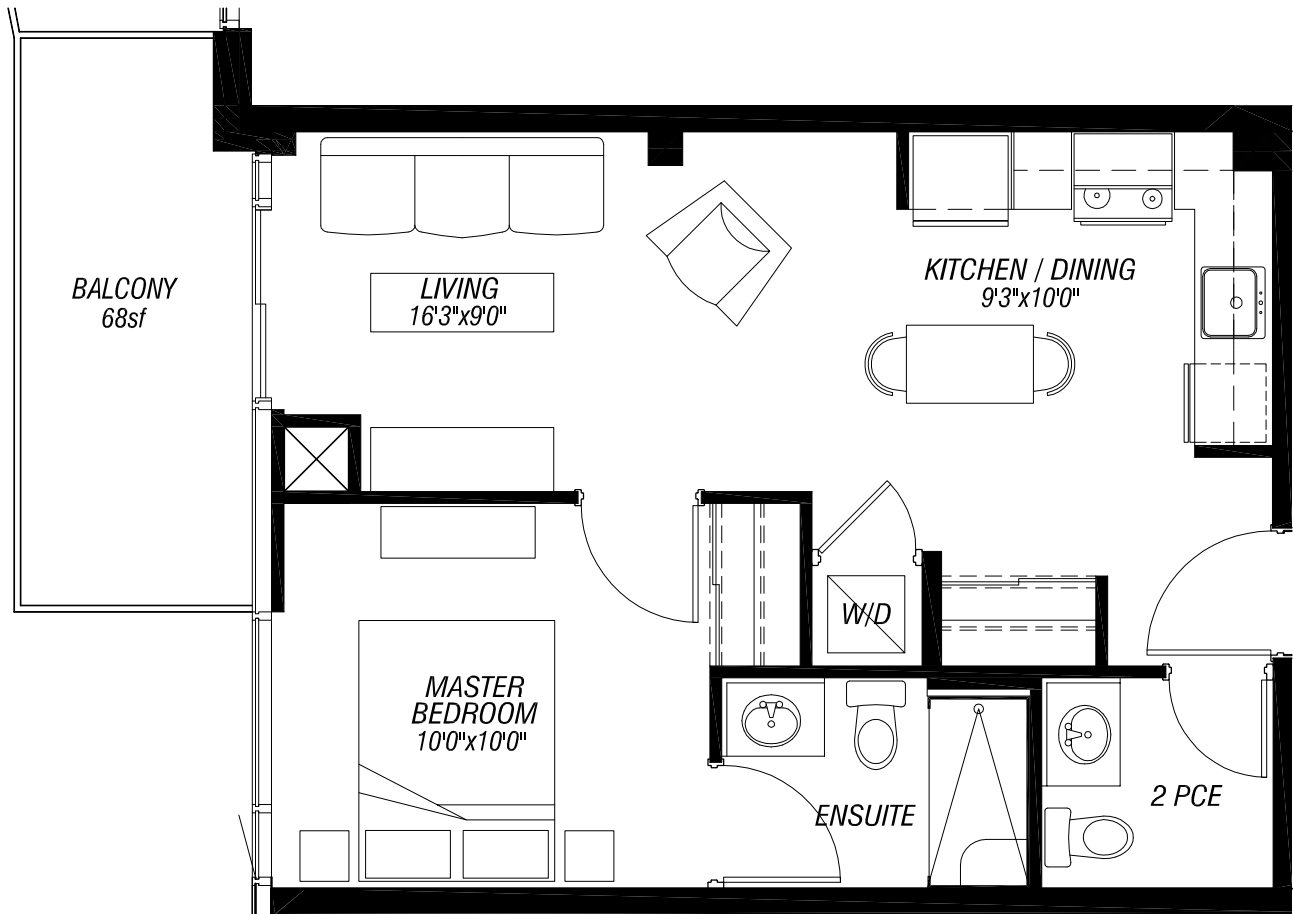

MUSKOKA

527 SQ. FT. | ONE BEDROOM

PODIUM - SUITES 232, 330, 430

TRINITY RAVINE TOWERS

DISCLAIMER: All prices, figures, sizes, specifications and information are subject to change without notice. All areas and stated dimensions are approximate. Actual usable floorspace, living area and square footage may vary from stated floor area. The unit shown may be the reverse of the unit purchased. E. & O. E.