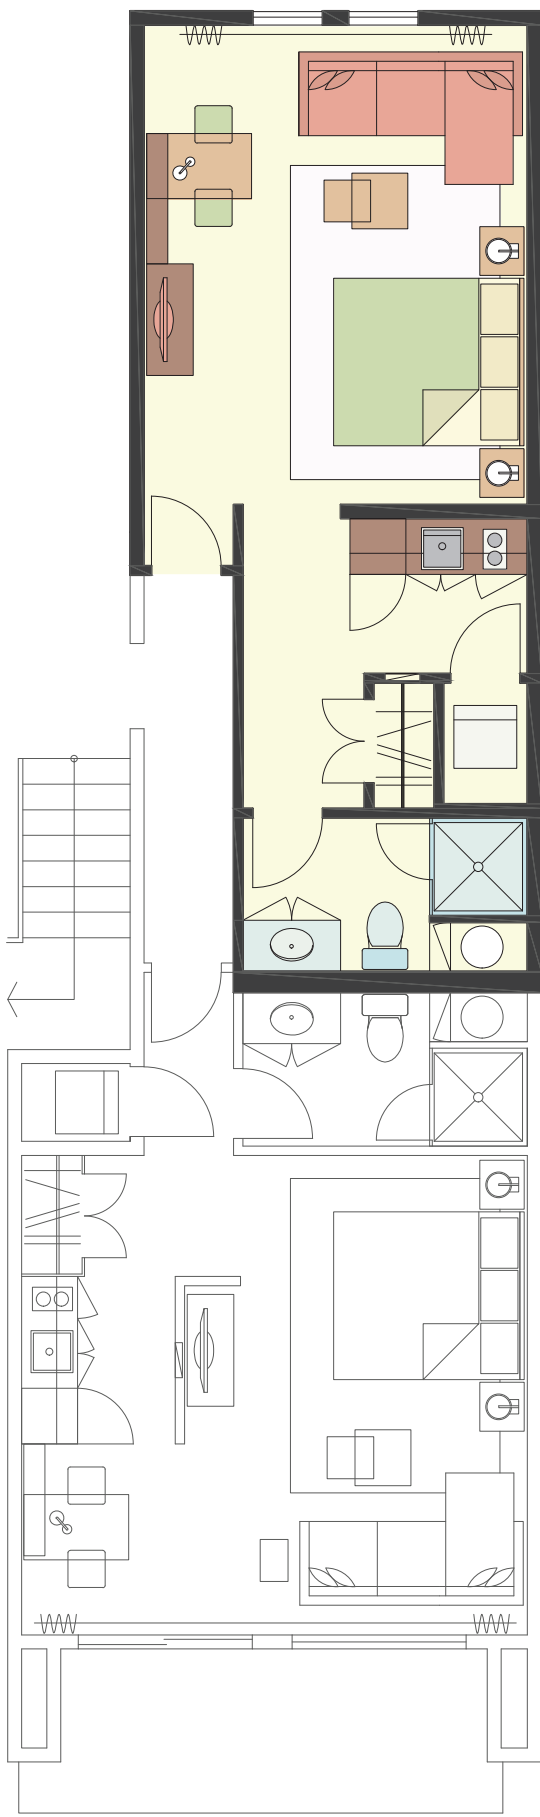

RESIDENCE STYLE "I"

STUDIO I

Total

Sq. ft
414