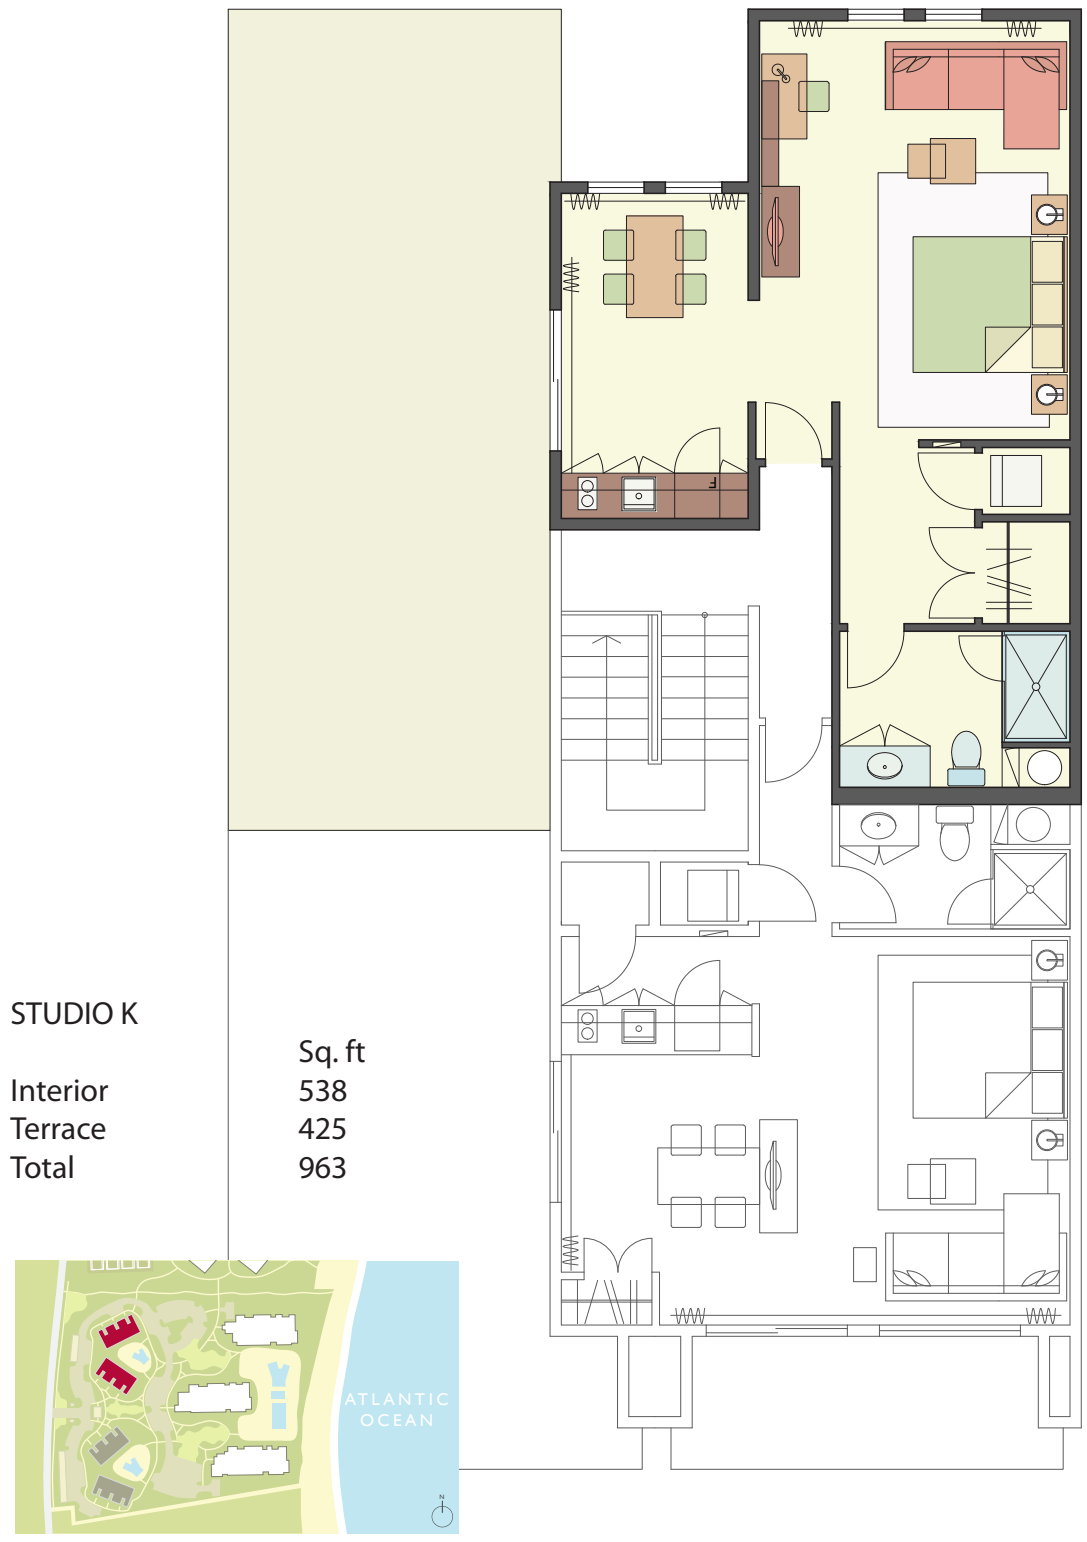

# RESIDENCE STYLE "K"

STUDIO K

Interior  
Terrace  
Total

Sq. ft  
538  
425  
963

ATLANTIC OCEAN