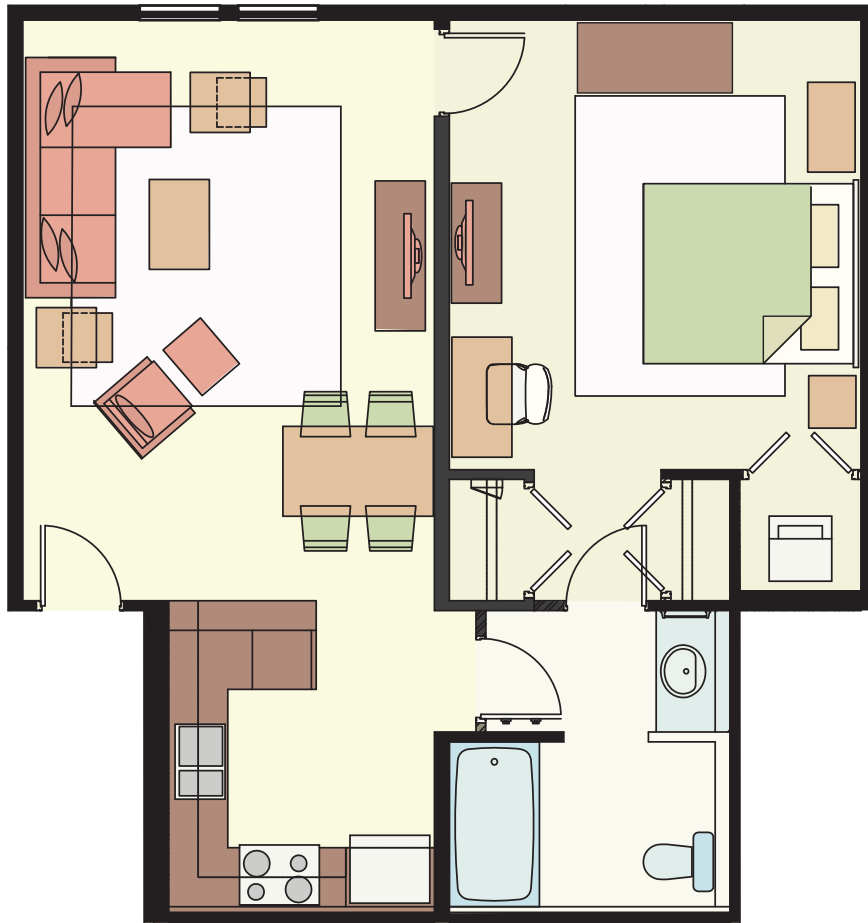

# RESIDENCE STYLE "B"

ONE-BEDROOM B

Total

Sq. ft  
742